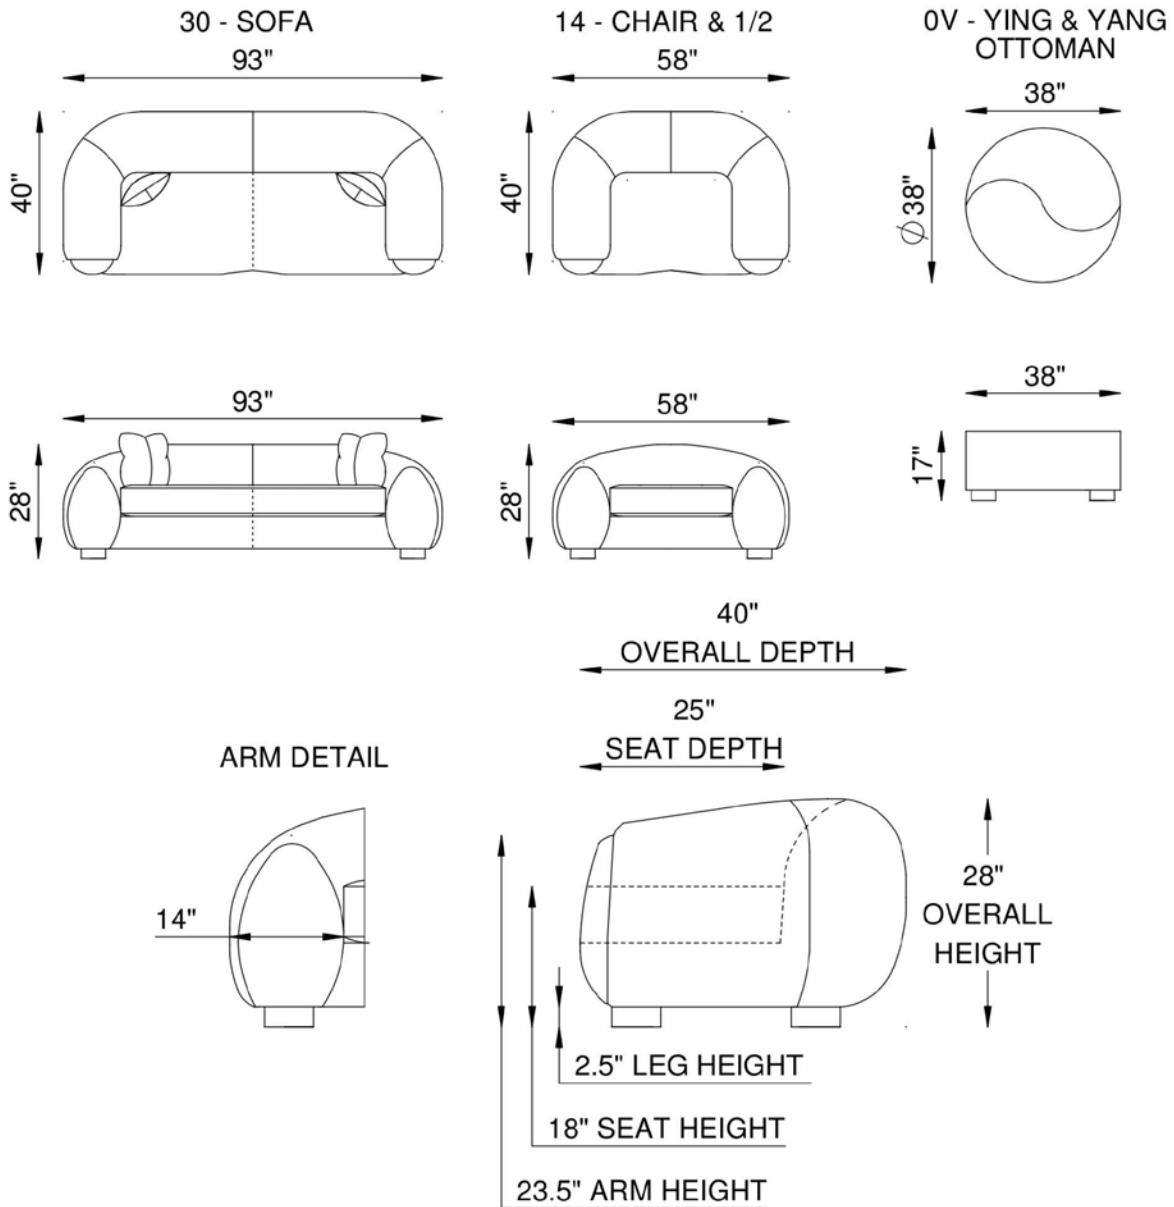

Amore

At Eleanor Rigby Home you can choose from our curated range of fabrics and leathers or provide your own. We offer a range of customization options, from hand-stitched leather to hand-finished treatments, metal and wood finishes. We welcome client specific designs and offer in-house design support and hands-on oversight throughout every phase of production. Visit eleanorrigbyhome.com to see all options and our customer service link for questions.