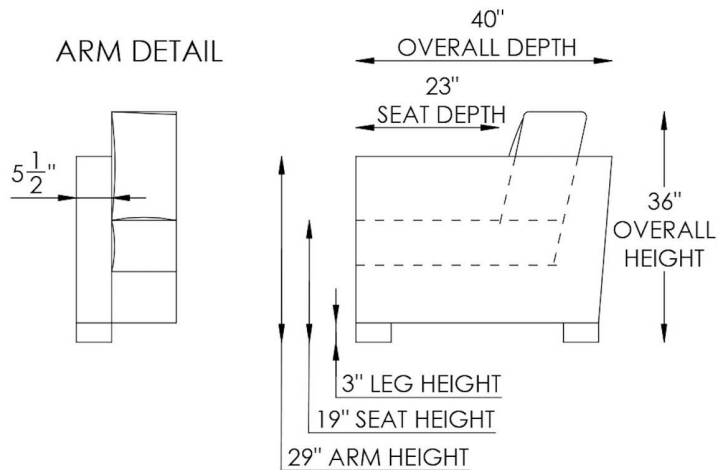

Arizona

At Eleanor Rigby Home you can choose from our curated range of fabrics and leathers or provide your own. We offer a range of customization options, from hand-stitched leather to hand-finished treatments, metal and wood finishes. We welcome client specific designs and offer in-house design support and hands-on oversight throughout every phase of production. Visit eleanorrigbyhome.com to see all options and our customer service link for questions.