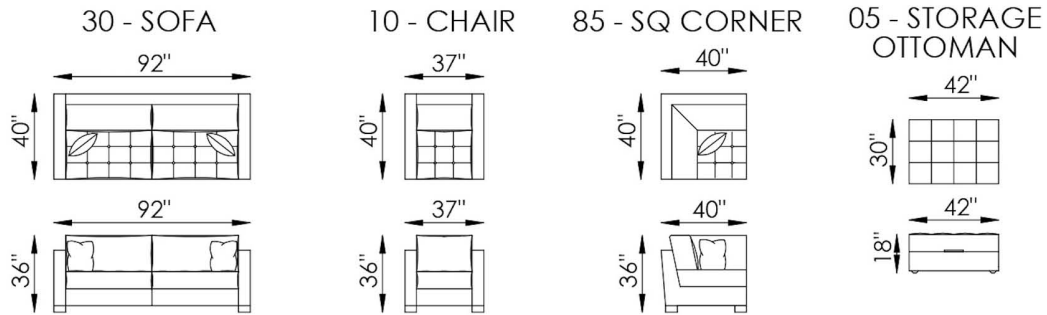

Arizona

At Eleanor Rigby Home you can choose from our curated range of fabrics and leathers or provide your own. We offer a range of customization options, from hand-stitched leather to hand-finished treatments, metal and wood finishes. We welcome client specific designs and offer in-house design support and hands-on oversight throughout every phase of production. Visit eleanorrigbyhome.com to see all options and our customer service link for questions.