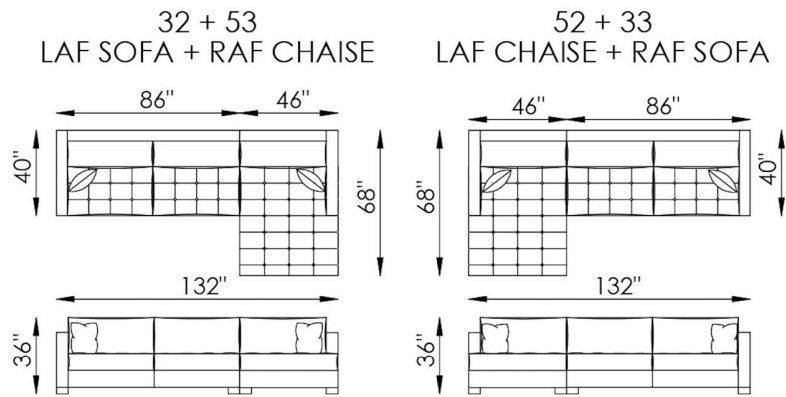

Arizona

At Eleanor Rigby Home you can choose from our curated range of fabrics and leathers or provide your own. We offer a range of customization options, from hand-stitched leather to hand-finished treatments, metal and wood finishes. We welcome client specific designs and offer in-house design support and hands-on oversight throughout every phase of production. Visit eleanorrigbyhome.com to see all options and our customer service link for questions.