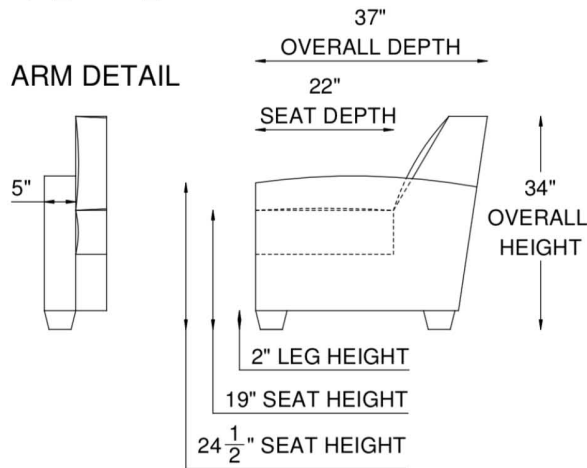

Ascot

At Eleanor Rigby Home you can choose from our curated range of fabrics and leathers or provide your own. We offer a range of customization options, from hand-stitched leather to hand-finished treatments, metal and wood finishes. We welcome client specific designs and offer in-house design support and hands-on oversight throughout every phase of production. Visit Eleanorrigbyhome.com to see all options and to our customer service link for questions.