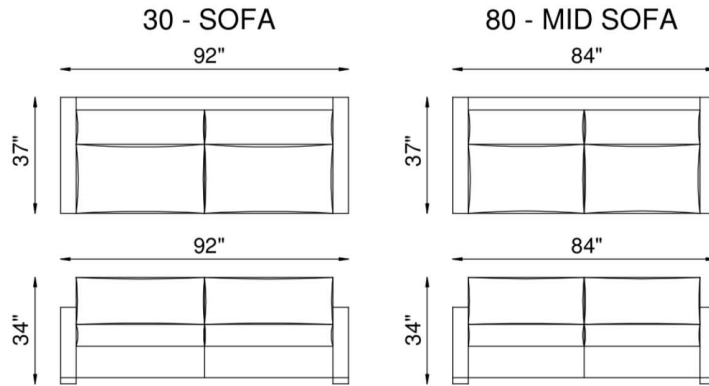

Ascot

1E - ACCENT CHAIR

00 - OTTOMAN