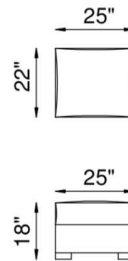

00 - OTTOMAN