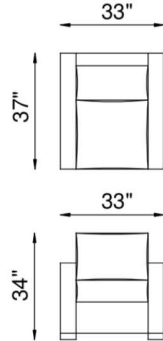

1E - ACCENT CHAIR

ARM DETAIL