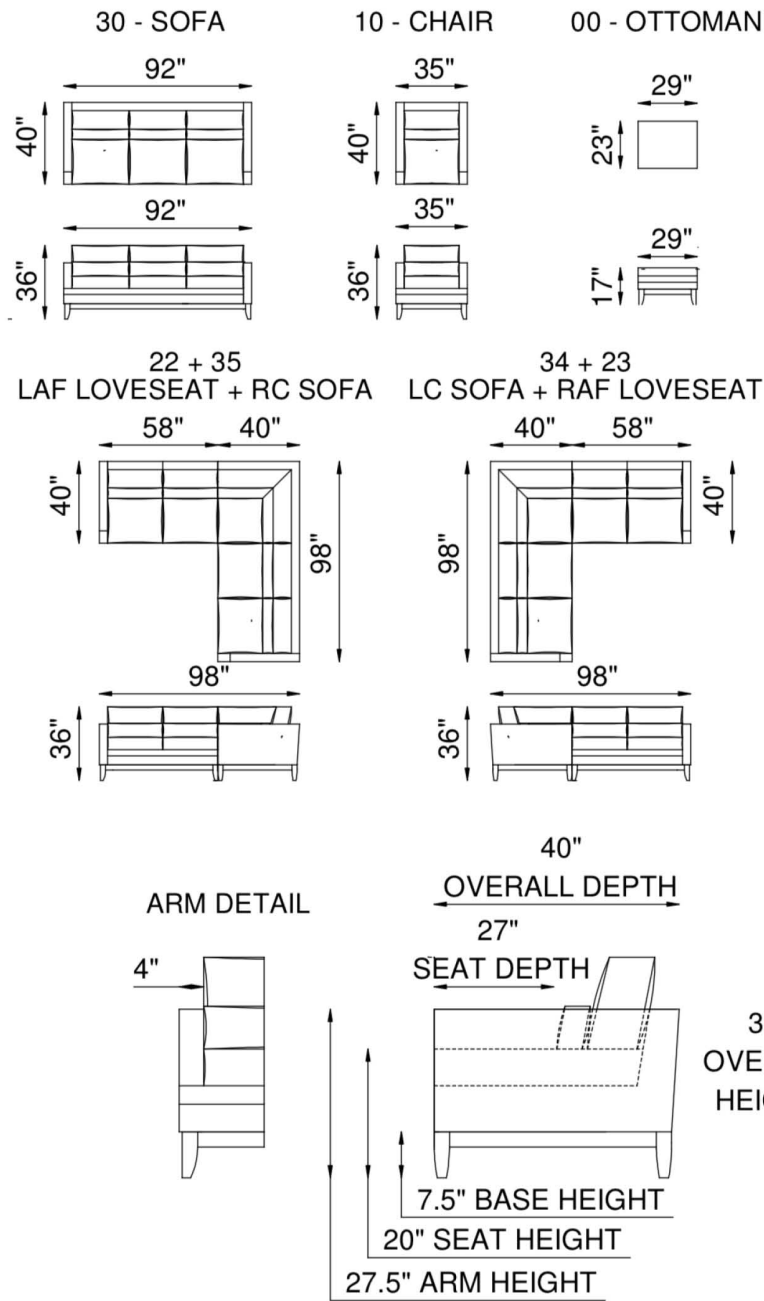

Aventador

At Eleanor Rigby Home you can choose from our curated range of fabrics and leathers or provide your own. We offer a range of customization options, from hand-stitched leather to hand-finished treatments, metal and wood finishes. We welcome client specific designs and offer in-house design support and hands-on oversight throughout every phase of production. Visit Eleanorrigbyhome.com to see all options and to our customer service link for questions.