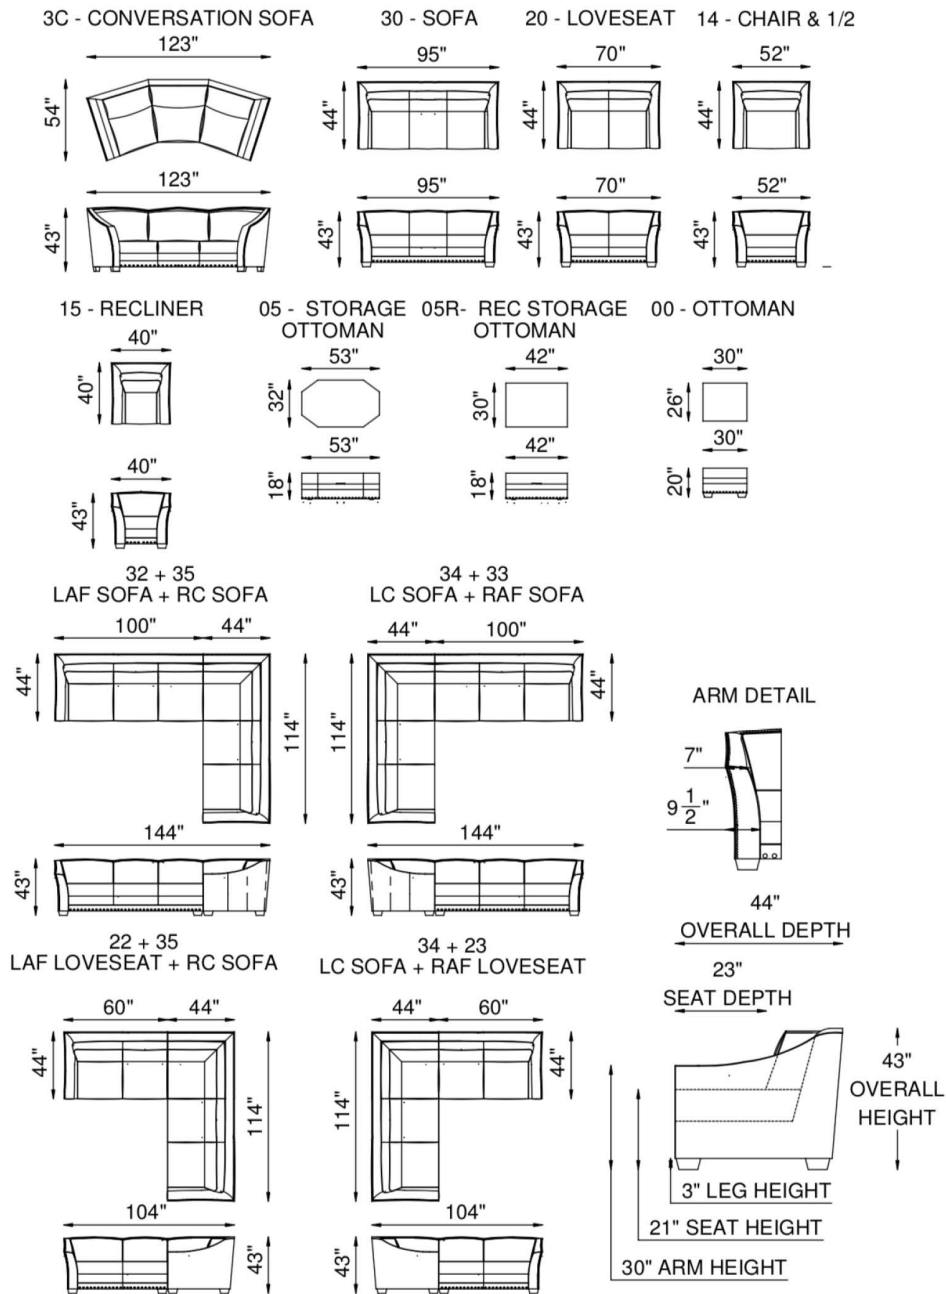

Basilica

At Eleanor Rigby Home you can choose from our curated range of fabrics and leathers or provide your own. We offer a range of customization options, from hand-stitched leather to hand-finished treatments, metal and wood finishes. We welcome client specific designs and offer in-house design support and hands-on oversight throughout every phase of production. Visit Eleanorrigbyhome.com to see all options and to our customer service link for questions.