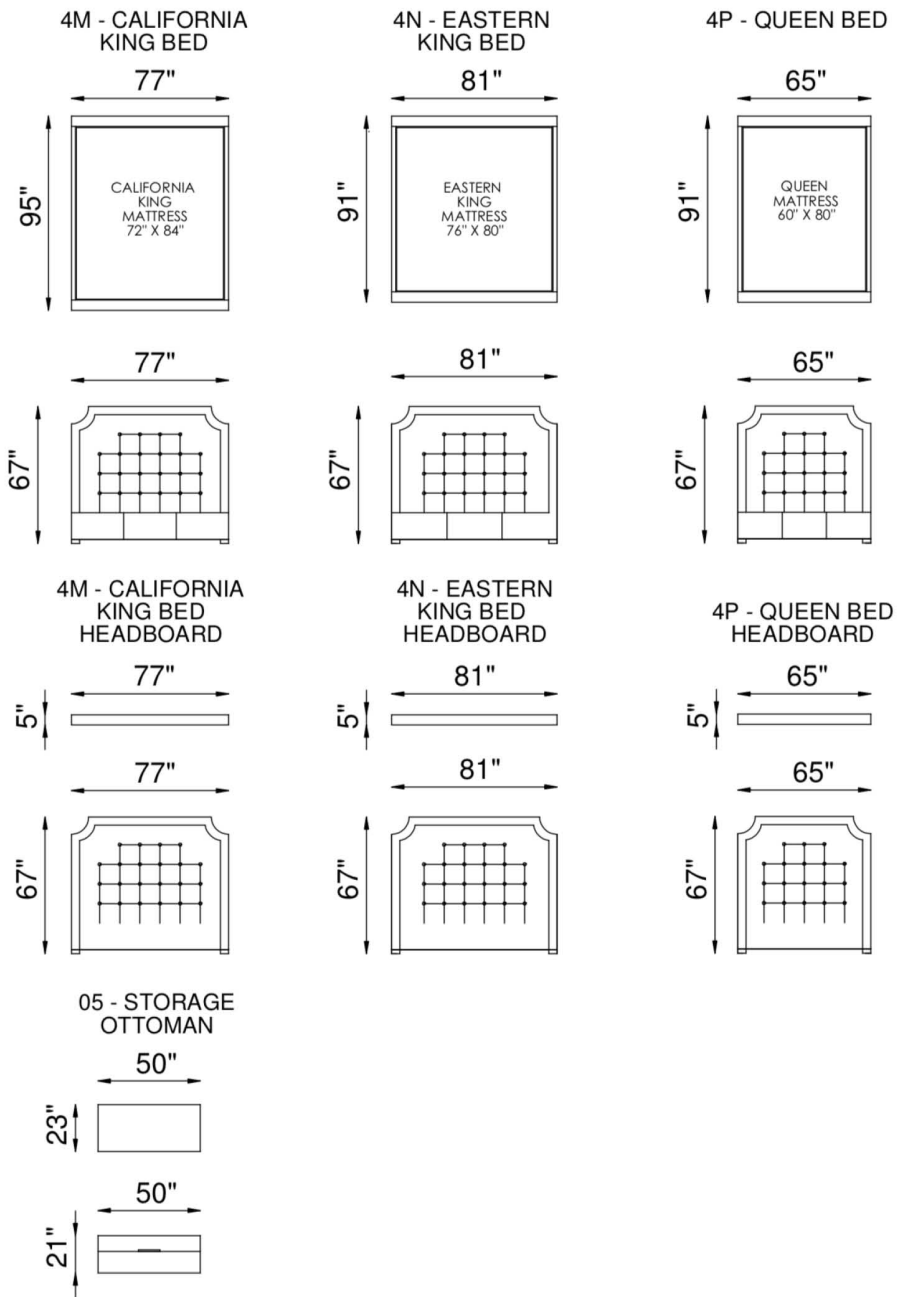

Bentley

At Eleanor Rigby Home you can choose from our curated range of fabrics and leathers or provide your own. We offer a range of customization options, from hand-stitched leather to hand-finished treatments, metal and wood finishes. We welcome client specific designs and offer in-house design support and hands-on oversight throughout every phase of production. Visit Eleanorrigbyhome.com to see all options and to our customer service link for questions.