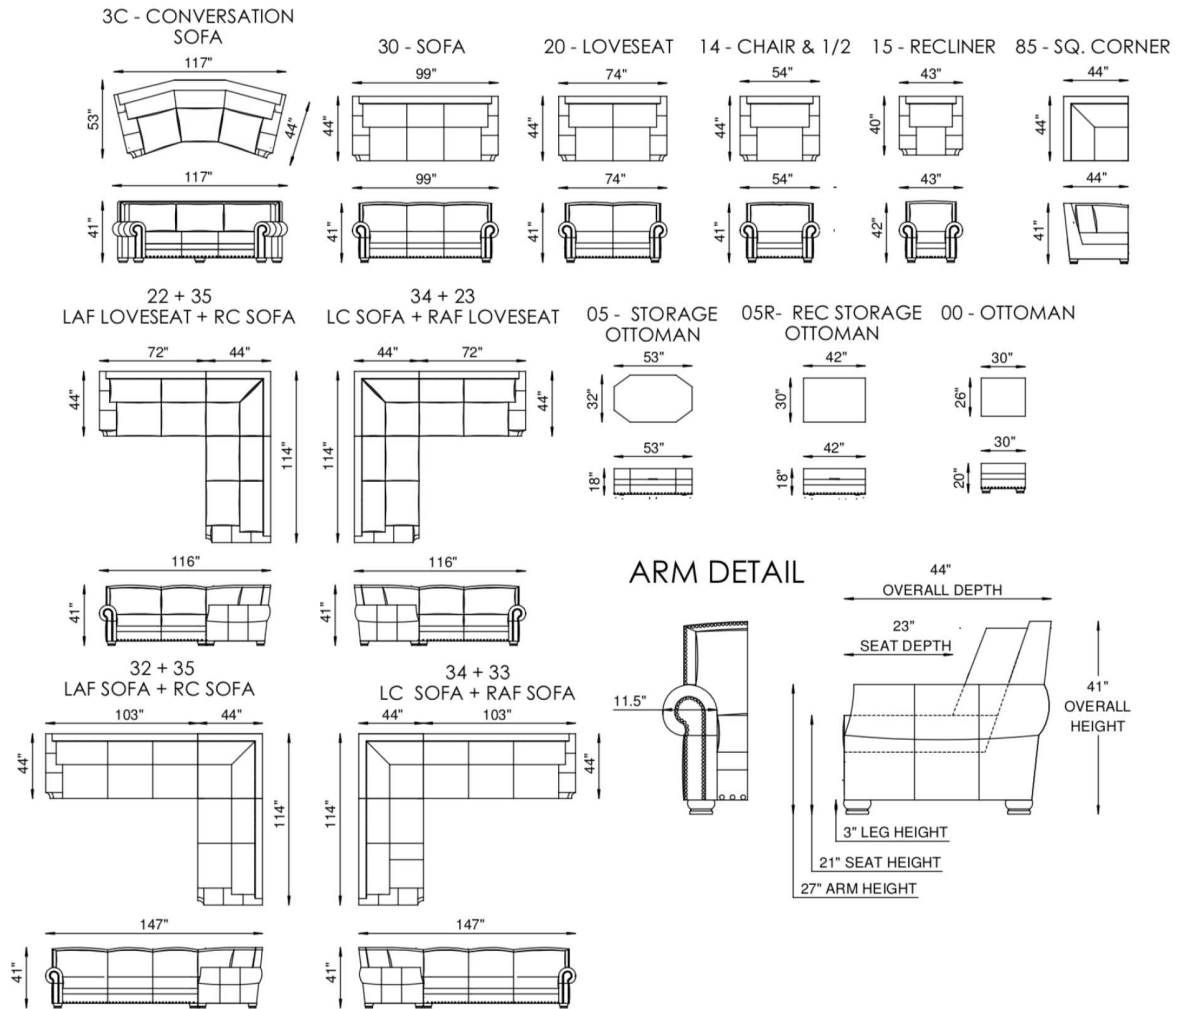

Bethesda

At Eleanor Rigby Home you can choose from our curated range of fabrics and leathers or provide your own. We offer a range of customization options, from hand-stitched leather to hand-finished treatments, metal and wood finishes. We welcome client specific designs and offer in-house design support and hands-on oversight throughout every phase of production. Visit Eleanorrigbyhome.com to see all options and to our customer service link for questions.