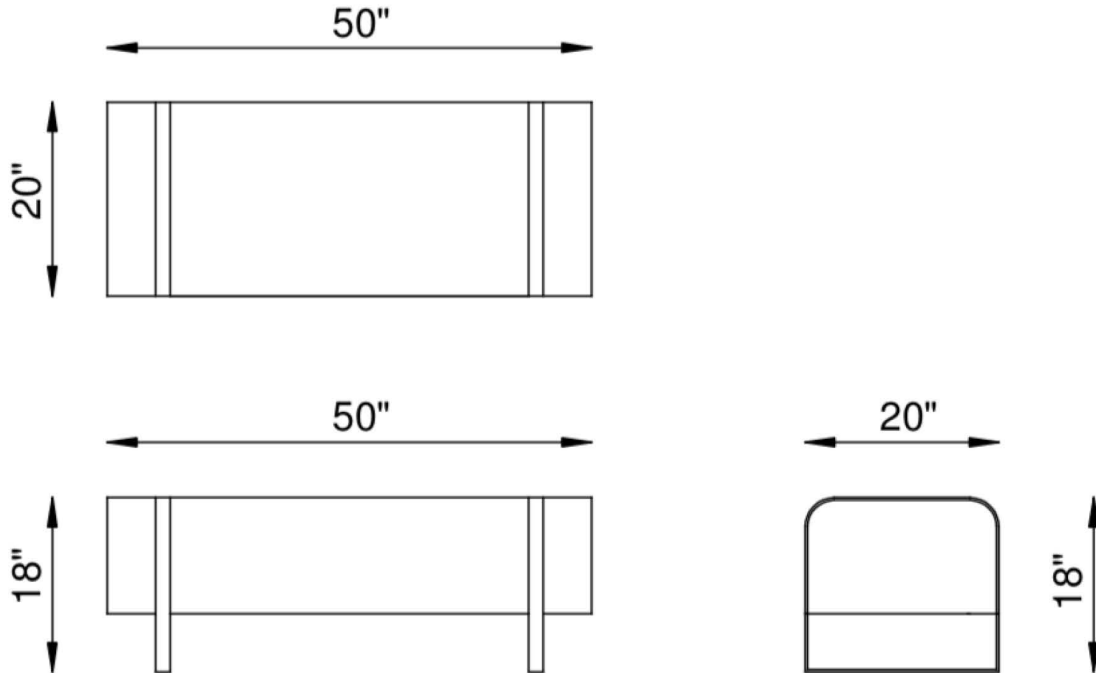

High resiliency solid foam wrapped in polyester fiber.

BASE

Satin brass finish.

FRAME

Combination of hardwood/furniture grade laminate - corner blocked, glued & stapled.

Bing

0A - BENCH OTTOMAN

At Eleanor Rigby Home you can choose from our curated range of fabrics and leathers or provide your own. We offer a range of customization options, from hand-stitched leather to hand-finished treatments, metal and wood finishes. We welcome client specific designs and offer in-house design support and hands-on oversight throughout every phase of production. Visit Eleanorrigbyhome.com to see all options and to our customer service link for questions.