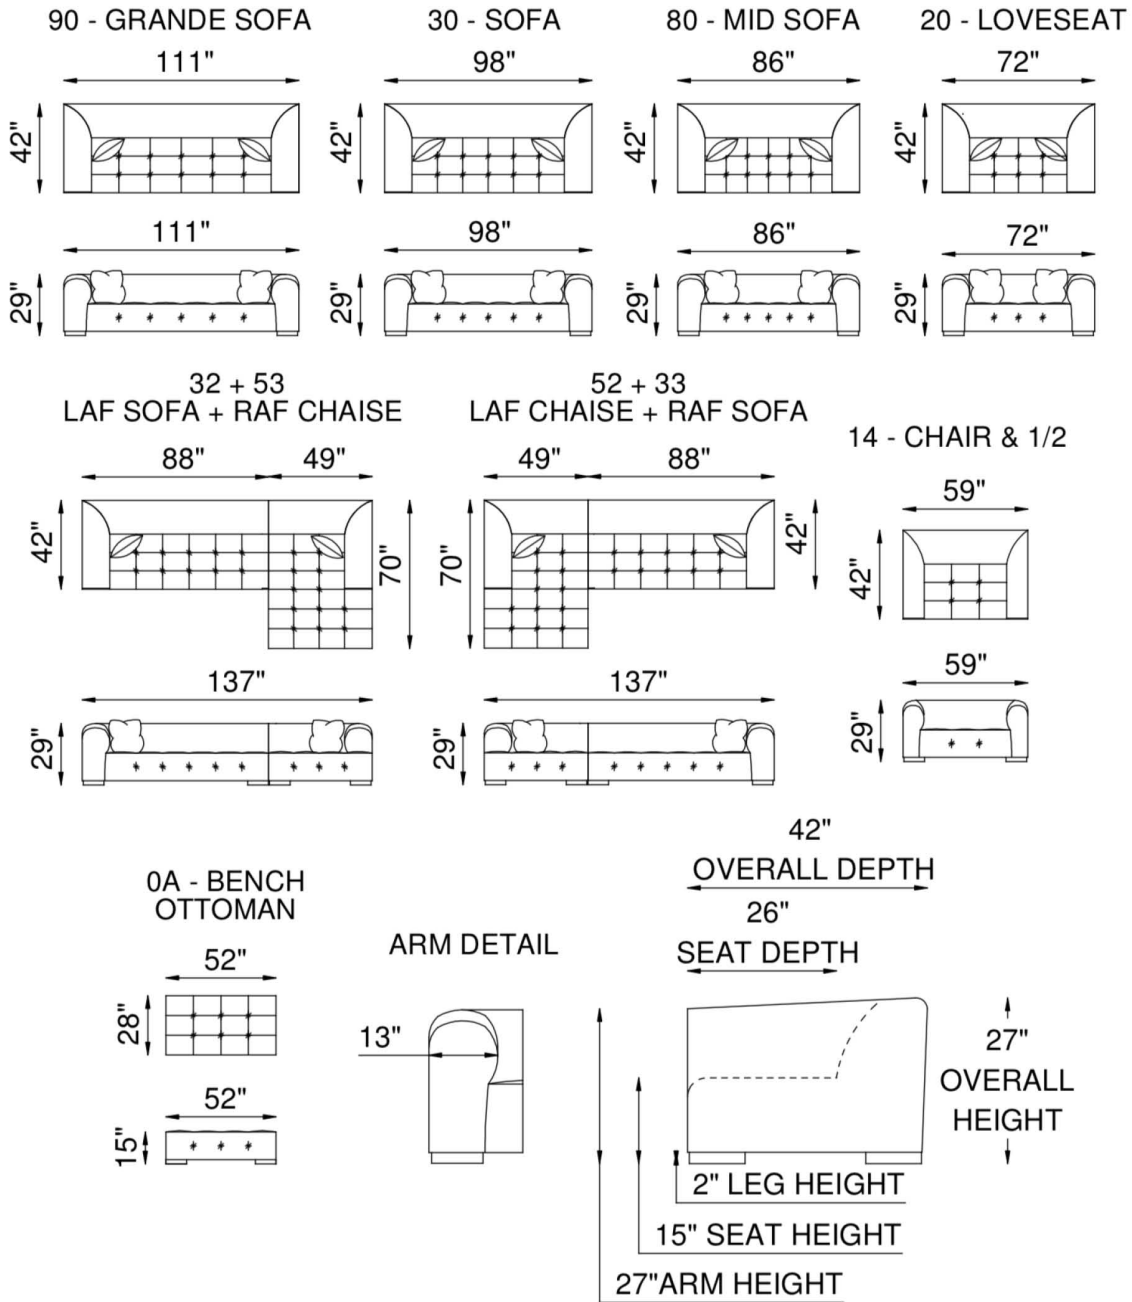

Bondstreet

At Eleanor Rigby Home you can choose from our curated range of fabrics and leathers or provide your own. We offer a range of customization options, from hand-stitched leather to hand-finished treatments, metal and wood finishes. We welcome client specific designs and offer in-house design support and hands-on oversight throughout every phase of production. Visit Eleanorrigbyhome.com to see all options and to our customer service link for questions.