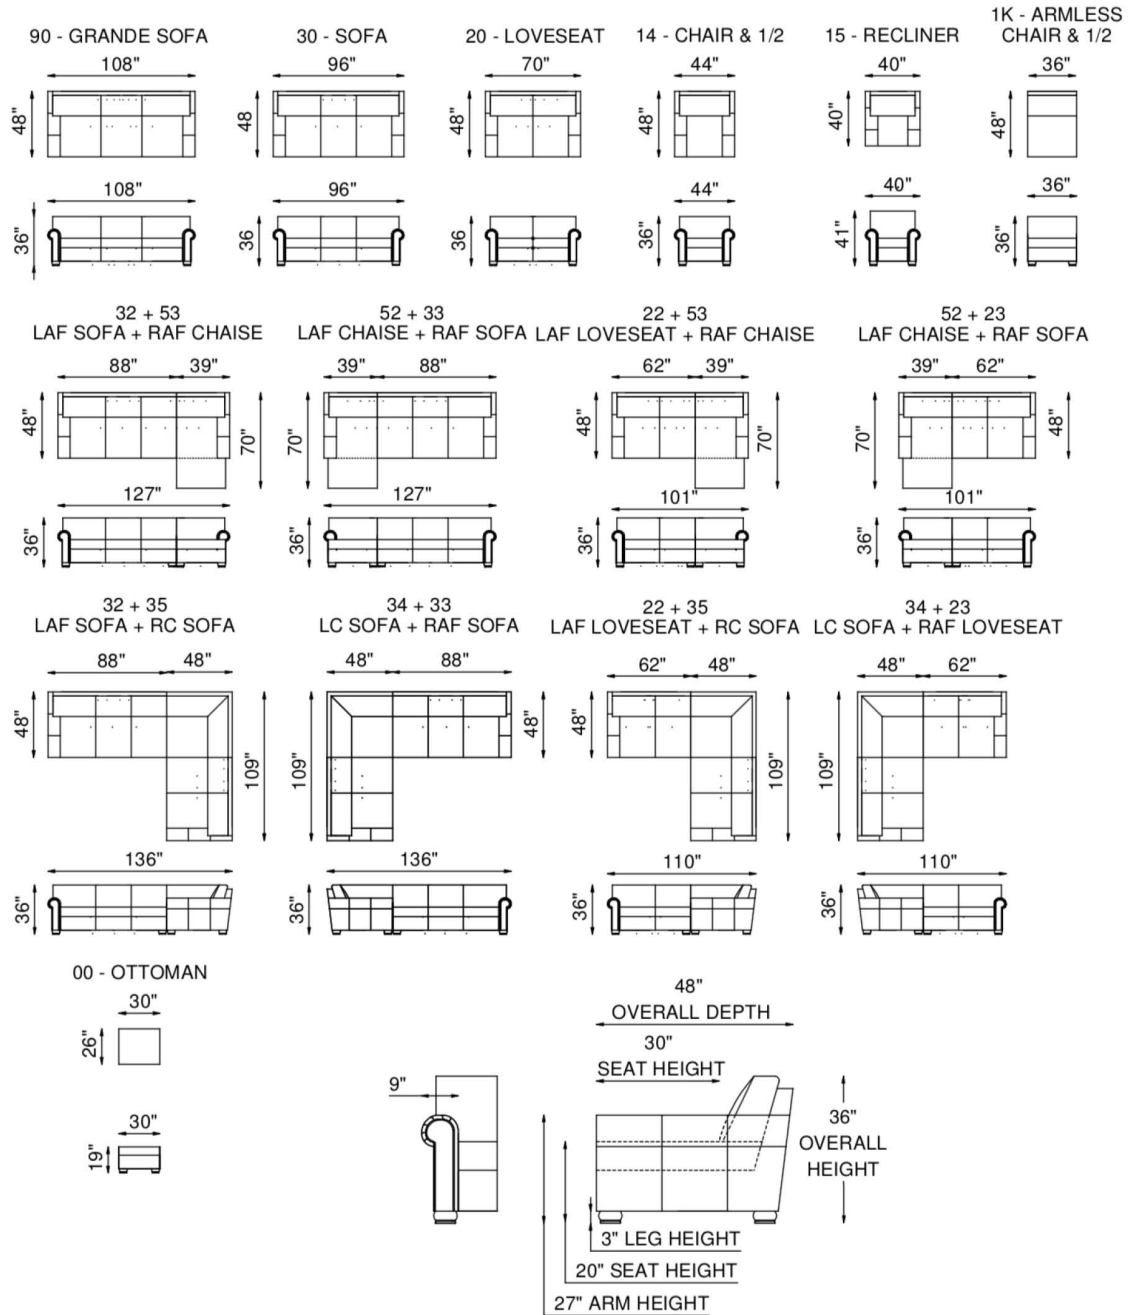

Bordeaux

At Eleanor Rigby Home you can choose from our curated range of fabrics and leathers or provide your own. We offer a range of customization options, from hand-stitched leather to hand-finished treatments, metal and wood finishes. We welcome client specific designs and offer in-house design support and hands-on oversight throughout every phase of production. Visit Eleanorrigbyhome.com to see all options and to our customer service link for questions.