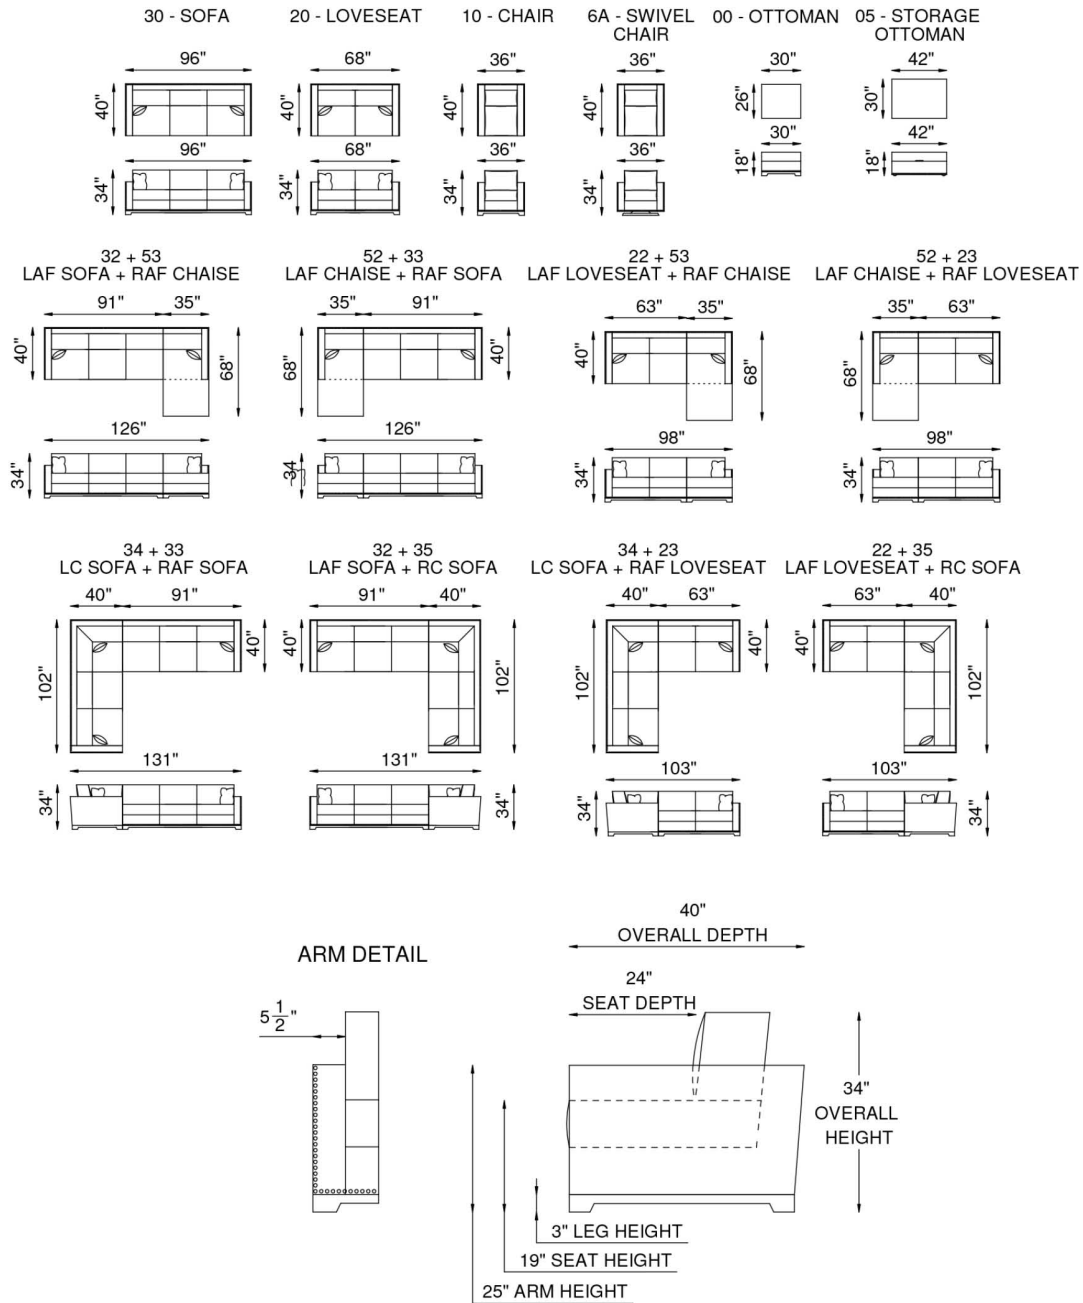

Brooklyn

At Eleanor Rigby Home you can choose from our curated range of fabrics and leathers or provide your own. We offer a range of customization options, from hand-stitched leather to hand-finished treatments, metal and wood finishes. We welcome client specific designs and offer in-house design support and hands-on oversight throughout every phase of production. Visit Eleanorrigbyhome.com to see all options and to our customer service link for questions.