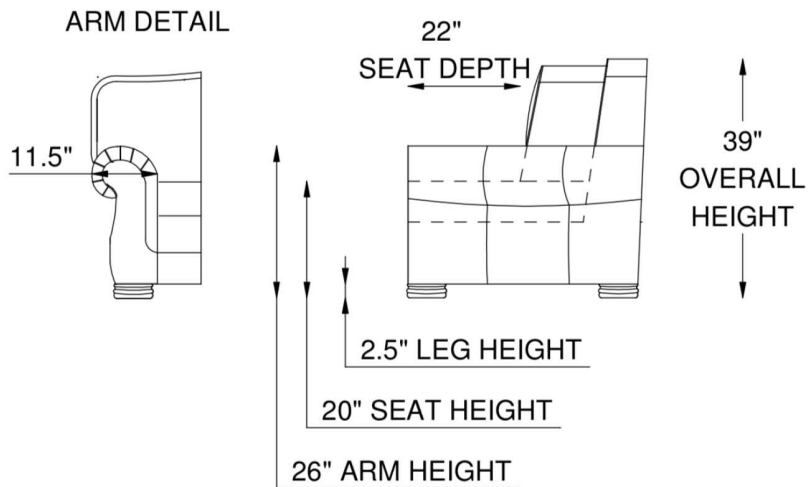

41"
OVERALL DEPTH

At Eleanor Rigby Home you can choose from our curated range of fabrics and leathers or provide your own. We offer a range of customization options, from hand-stitched leather to hand-finished treatments, metal and wood finishes. We welcome client specific designs and offer in-house design support and hands-on oversight throughout every phase of production. Visit Eleanorrigbyhome.com to see all options and to our customer service link for questions.