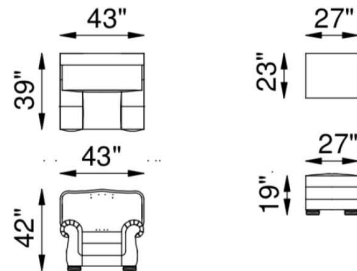

15 - RECLINER   00 - OTTOMAN

41"
OVERALL DEPTH