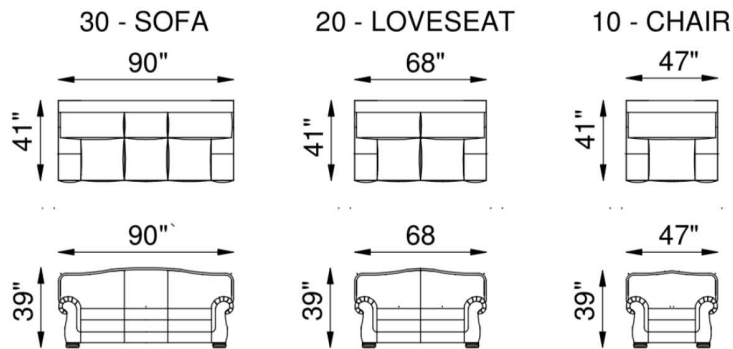

Buckingham

15 - RECLINER   00 - OTTOMAN