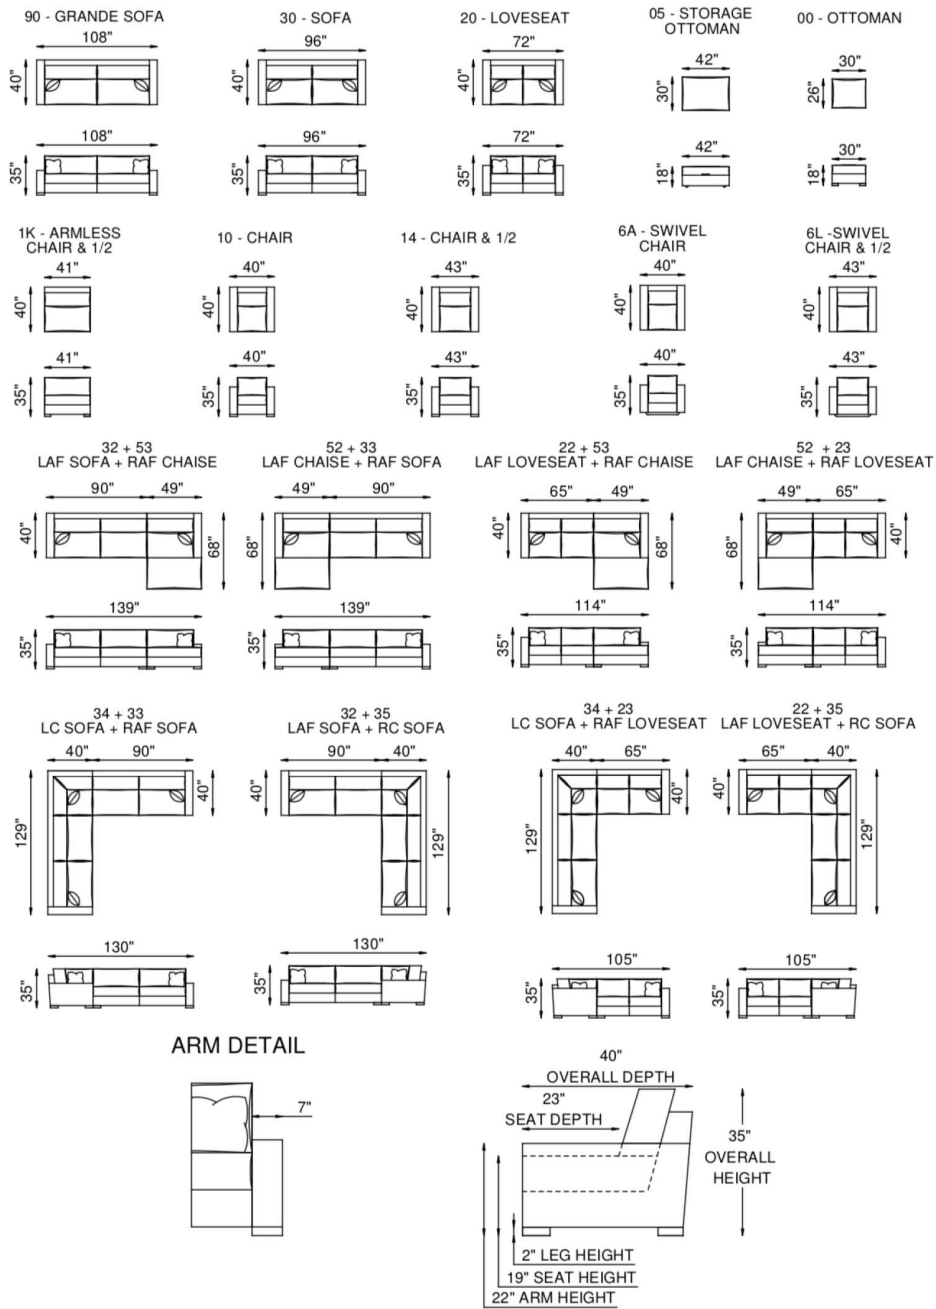

Buttercup

At Eleanor Rigby Home you can choose from our curated range of fabrics and leathers or provide your own. We offer a range of customization options, from hand-stitched leather to hand-finished treatments, metal and wood finishes. We welcome client specific designs and offer in-house design support and hands-on oversight throughout every phase of production. Visit Eleanorrigbyhome.com to see all options and to our customer service link for questions.