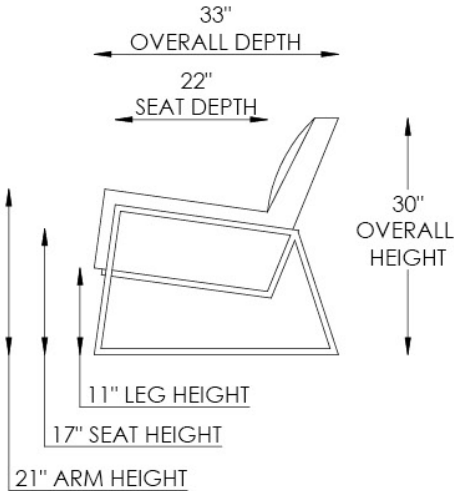

00 - OTTOMAN