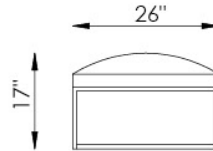

00 - OTTOMAN