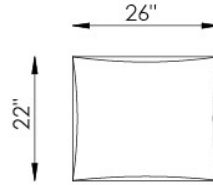

00 - OTTOMAN