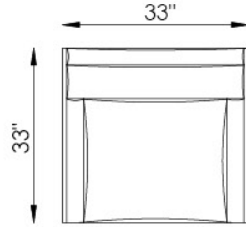

California

1E - ACCENT CHAIR