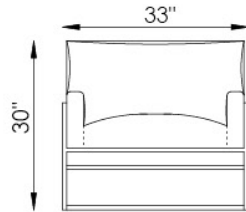

California

1E - ACCENT CHAIR