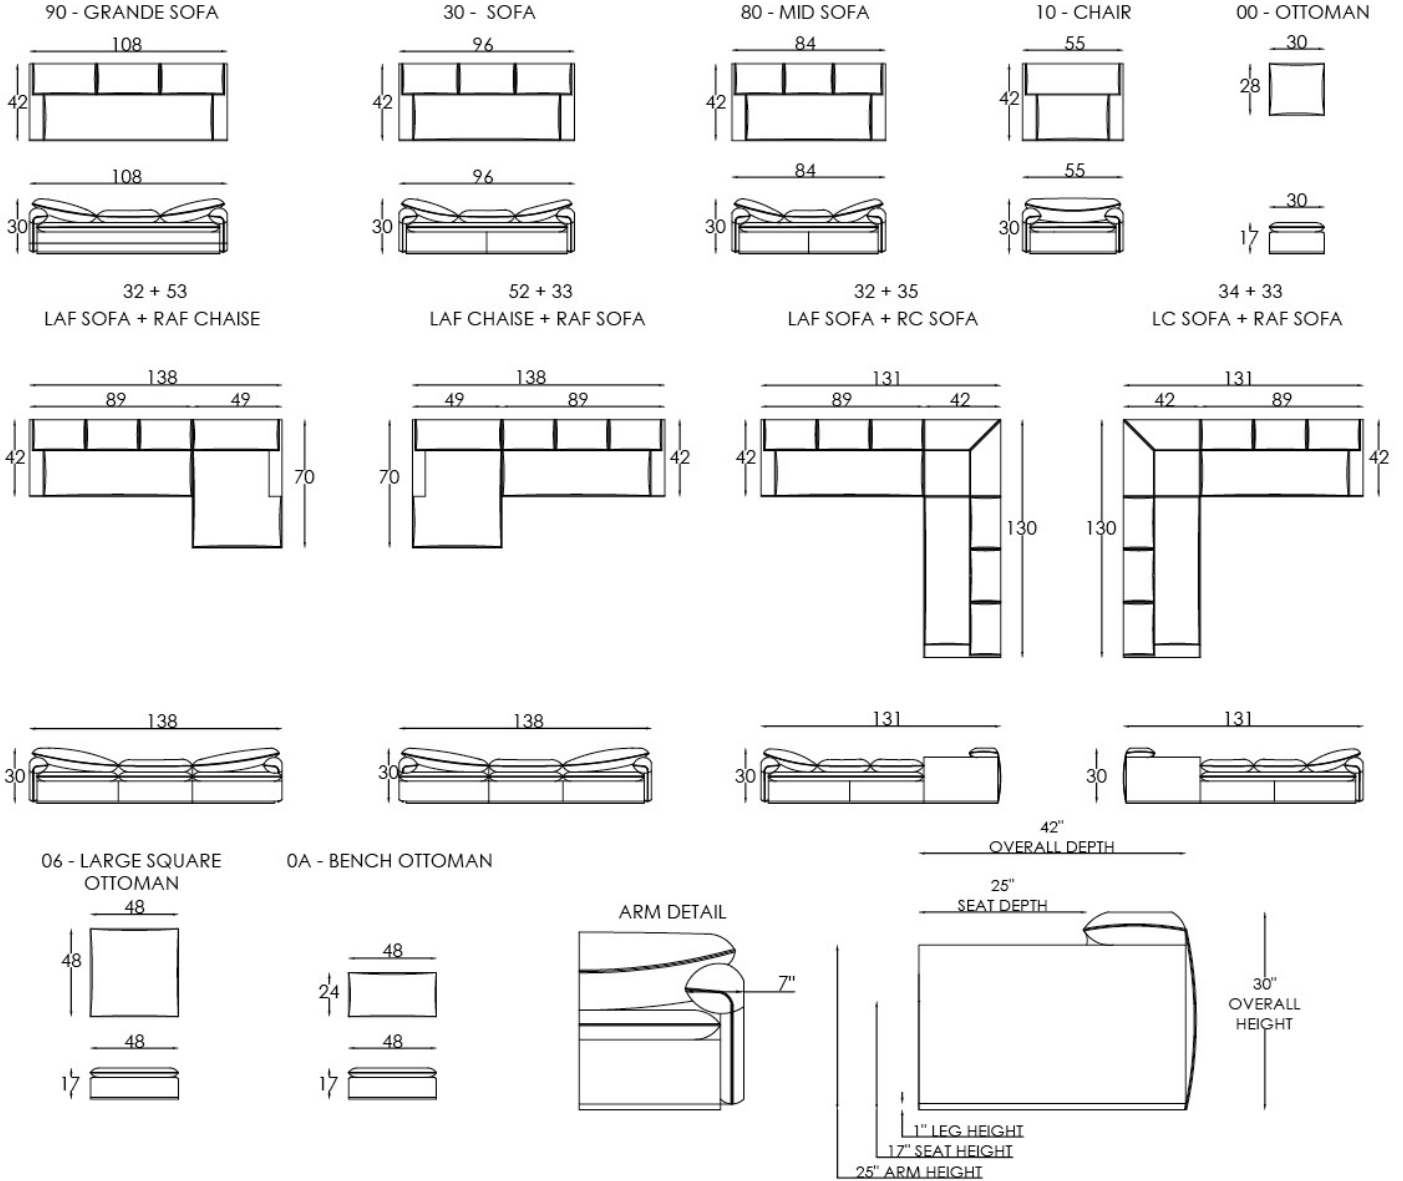

Callie

At Eleanor Rigby Home you can choose from our curated range of fabrics and leathers or provide your own. We offer a range of customization options, from hand-stitched leather to had-finished treatments, metal and wood finishes. We welcome client specific designs and offer in-house design support and hands-on oversight throughout every phase of production. Visit eleanorrigbyhome.com to see all options and our customer service link for questions.