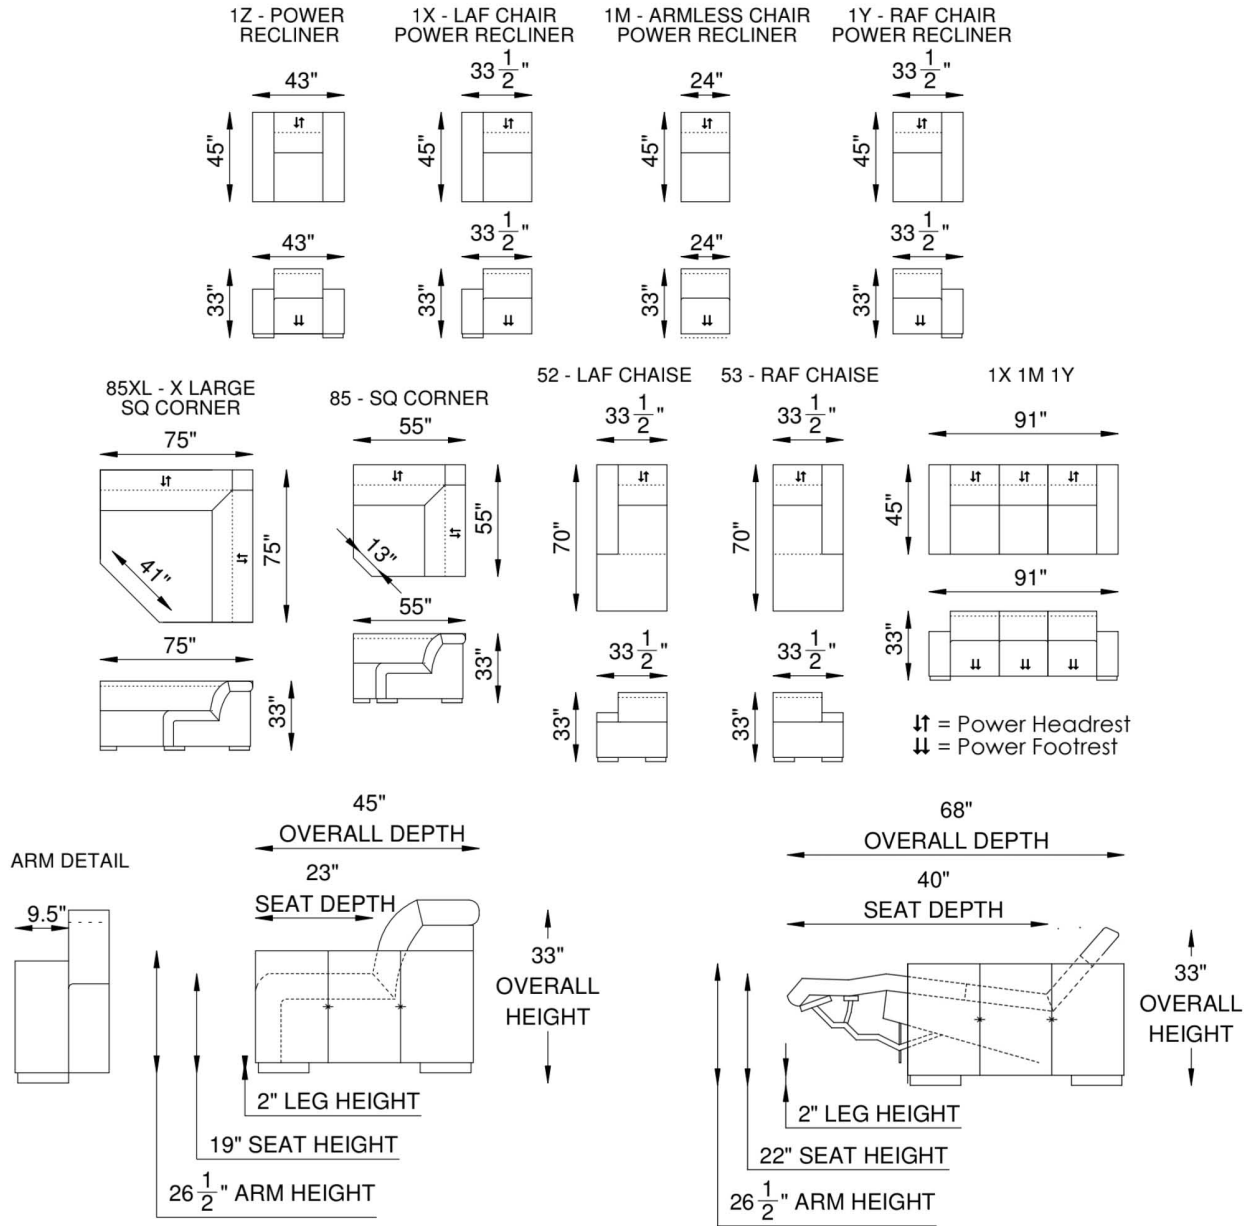

Feather/down/polyester blend in feather proof cotton ticking that is channeled to prevent bunching.

SEATS

Individually pocketed coil springs encased in high resiliency foam, wrapped in feather/down/polyester blend envelopes that are channeled to prevent bunching.

FRAME

Combination of hardwood/furniture grade laminate - corner blocked, glued & stapled.

NOTES:

The Capri motion modular pieces are available in 3 different seat widths, 24", 26" and 35"

Capri A

NOTES: 85 SQUARE WEDGE FOOTRESTS ON EITHER SIDE OF THIS WEDGE CANNOT BE OPENED AT THE SAME TIME. IF REQUIRED PLEASE SELECT 85XL CORNER WEDGE.