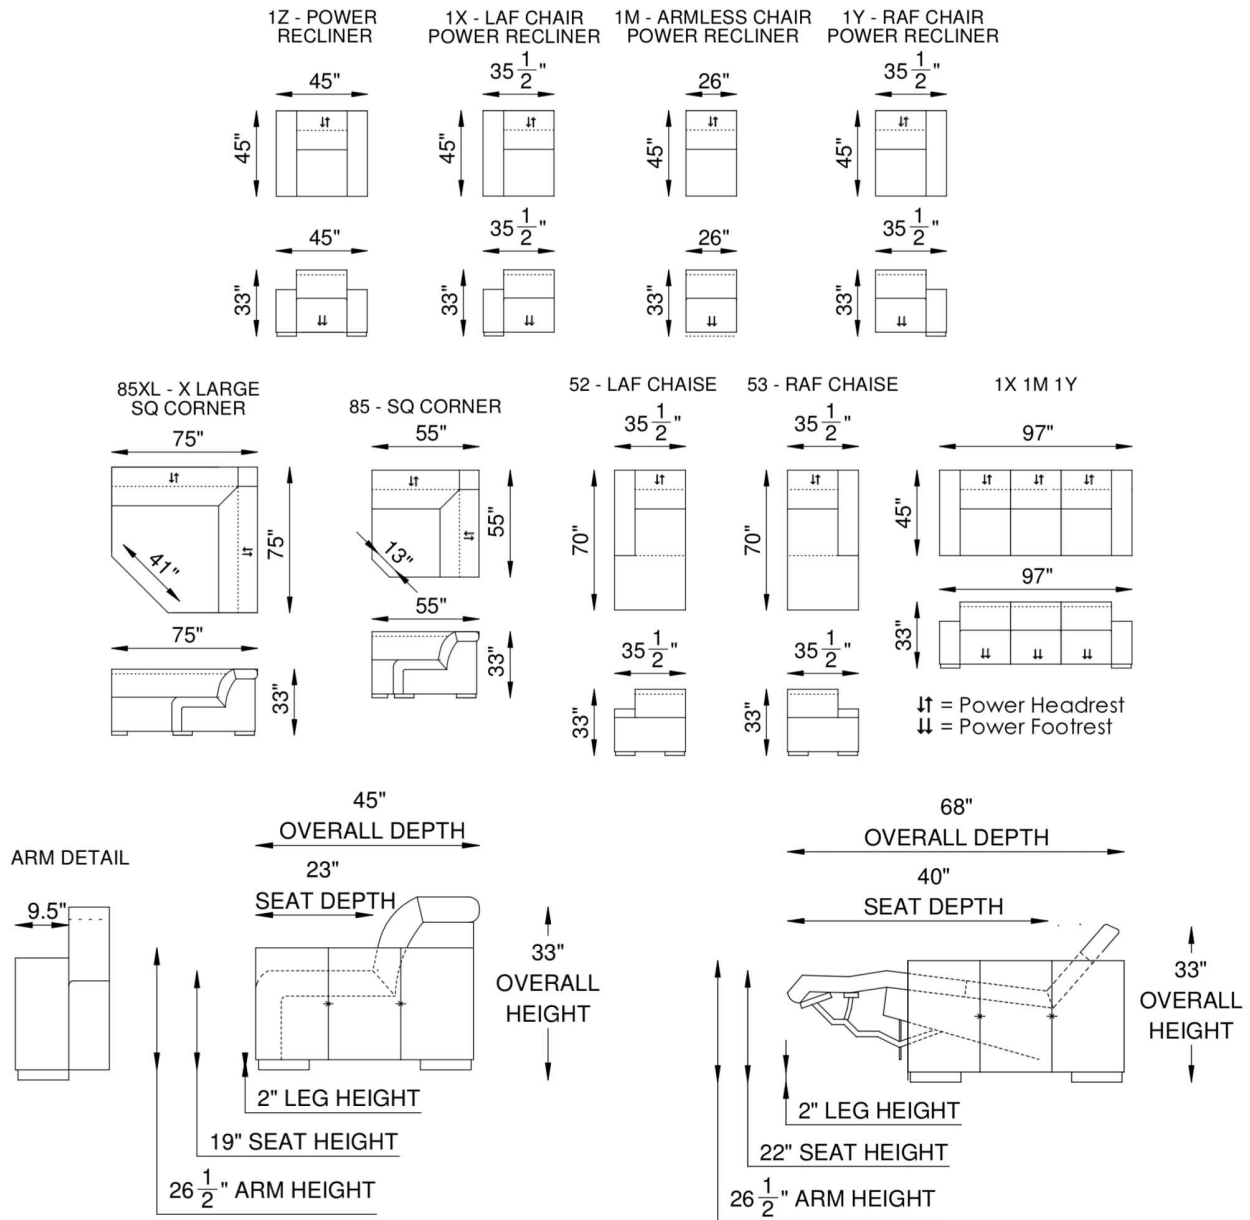

Feather/down/polyester blend in feather proof cotton ticking that is channeled to prevent bunching.

SEATS

Individually pocketed coil springs encased in high resiliency foam, wrapped in feather/down/polyester blend envelopes that are channeled to prevent bunching.

FRAME

Combination of hardwood/furniture grade laminate - corner blocked, glued & stapled.

NOTES:

The Capri motion modular pieces are available in 3 different seat widths, 24", 26" and 35"

Capri B

NOTES: 85 SQUARE WEDGE FOOTRESTS ON EITHER SIDE OF THIS WEDGE CANNOT BE OPENED AT THE SAME TIME. IF REQUIRED PLEASE SELECT 85XL CORNER WEDGE.