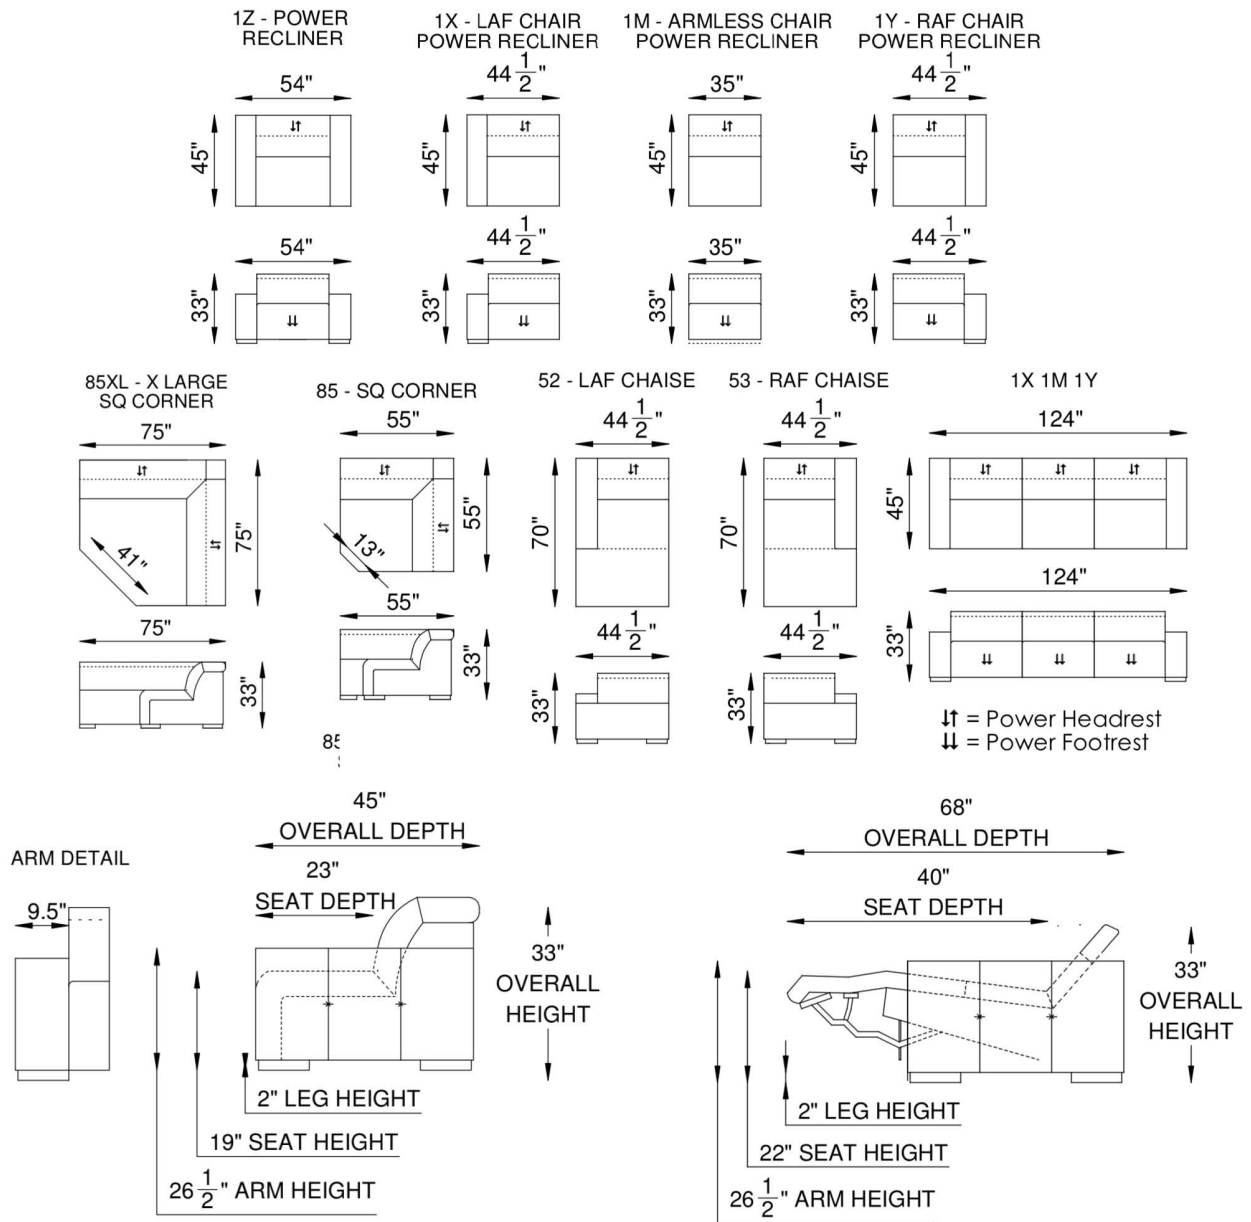

FRAME

Combination of hardwood/furniture grade laminate - corner blocked, glued & stapled.

NOTES:

The Capri motion modular pieces are available in 3 different seat widths, 24", 26" and 35"

Capri C

NOTES: 85 SQUARE WEDGE FOOTRESTS ON EITHER SIDE OF THIS WEDGE CANNOT BE OPENED AT THE SAME TIME. IF REQUIRED PLEASE SELECT 85XL CORNER WEDGE.