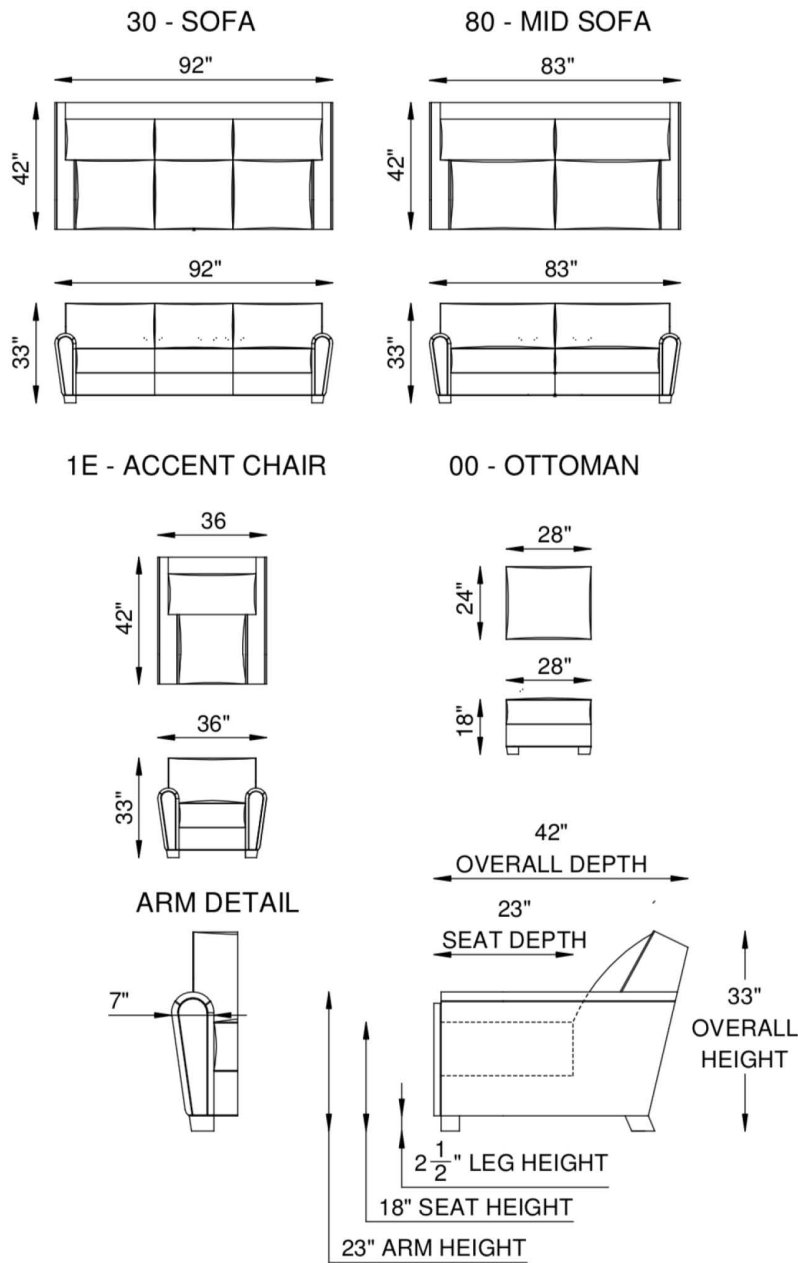

Carlyle

At Eleanor Rigby Home you can choose from our curated range of fabrics and leathers or provide your own. We offer a range of customization options, from hand-stitched leather to hand-finished treatments, metal and wood finishes. We welcome client specific designs and offer in-house design support and hands-on oversight throughout every phase of production. Visit Eleanorrigbyhome.com to see all options and to our customer service link for questions.