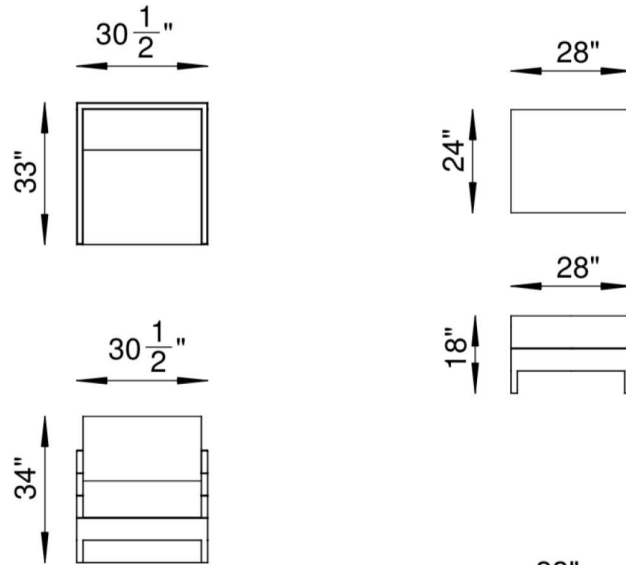

Carmel

1E - ACCENT CHAIR   00 - OTTOMAN