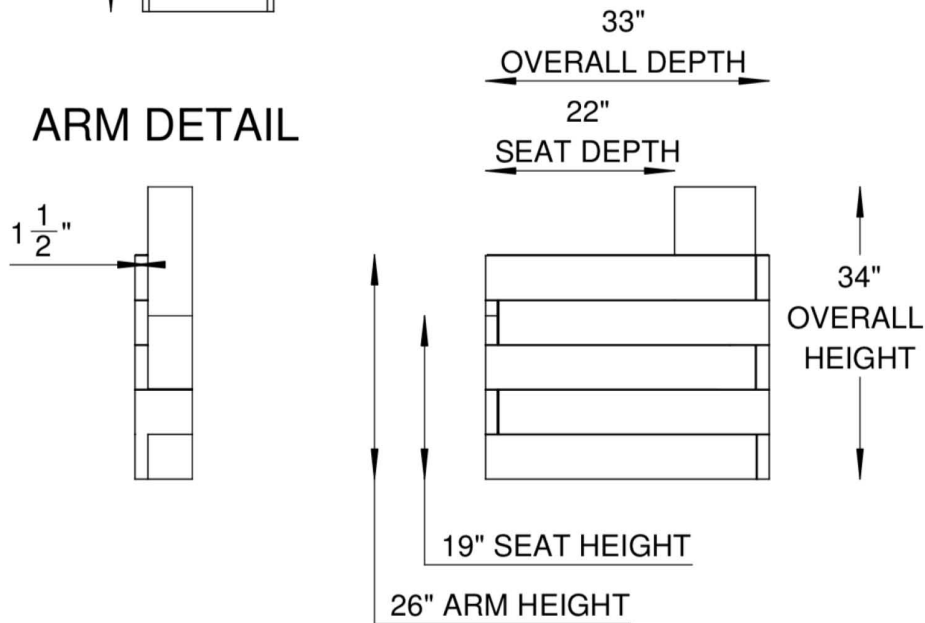

ARM DETAIL

At Eleanor Rigby Home you can choose from our curated range of fabrics and leathers or provide your own. We offer a range of customization options, from hand-stitched leather to hand-finished treatments, metal and wood finishes. We welcome client specific designs and offer in-house design support and hands-on oversight throughout every phase of production. Visit Eleanorrigbyhome.com to see all options and to our customer service link for questions.