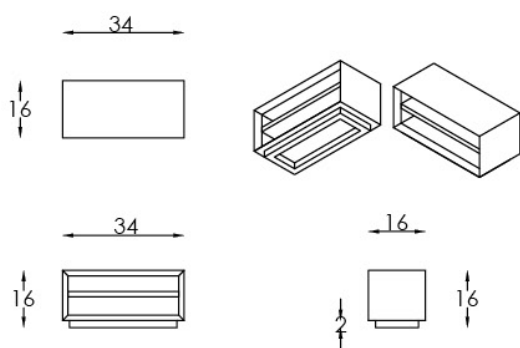

BASE

Ash #2 wood.

Cascade

91 - ARMLESS GRANDE SOFA

9S - BOOKCASE - (L/R)

9R - BOOKCASE

At Eleanor Rigby Home you can choose from our curated range of fabrics and leathers or provide your own. We offer a range of customization options, from hand-stitched leather to had-finished treatments, metal and wood finishes. We welcome client specific designs and offer in-house design support and hands-on oversight throughout every phase of production. Visit eleanorrigbyhome.com to see all options and our customer service link for questions.