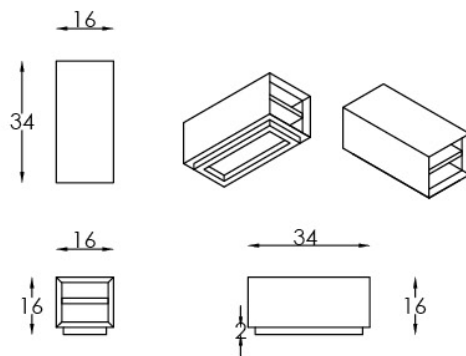

BASE

Ash #2 wood.

Cascade

91 - ARMLESS GRANDE SOFA

9S - BOOKCASE - (L/R)

9R - BOOKCASE

At Eleanor Rigby Home you can choose from our curated range of fabrics and leathers or provide your own. We offer a range of customization options, from hand-stitched leather to had-finished treatments, metal and wood finishes. We welcome client specific designs and offer in-house design support and hands-on oversight throughout every phase of production. Visit eleanorrigbyhome.com to see all options and our customer service link for questions.