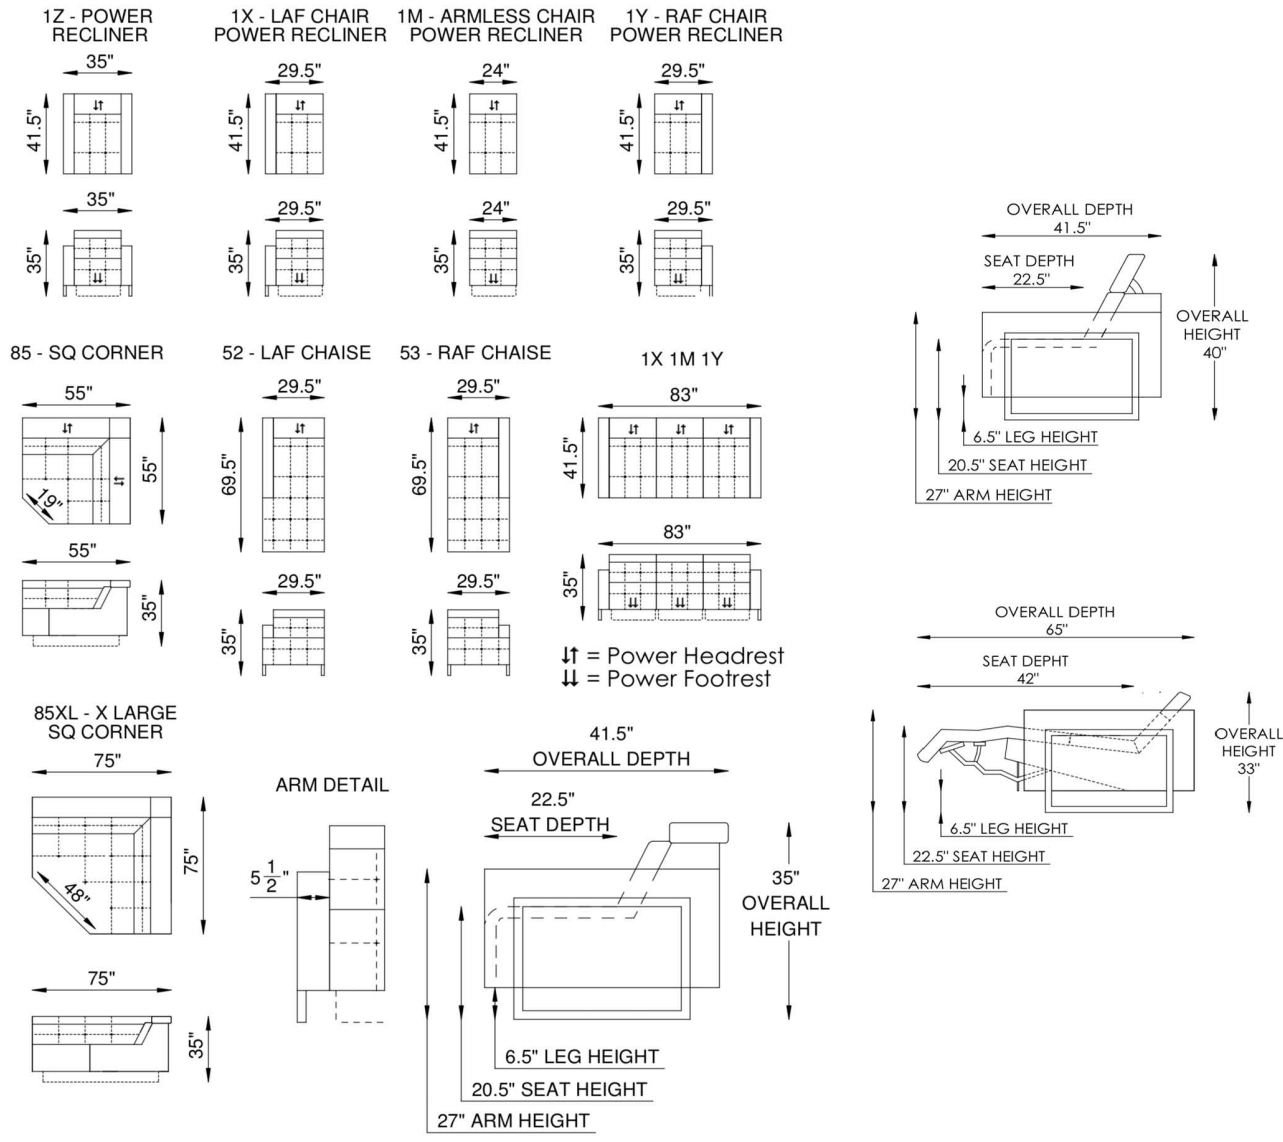

BASE

Satin brass finish.

FRAME

Combination of hardwood/furniture grade laminate - corner blocked, glued & stapled.

NOTES:

The Casino Royale motion modular pieces are available in 3 different seat widths, 24" ,26" and 35".

Eleanor Rigby
HOME

Casino Royale A

NOTES: 85 SQUARE WEDGE FOOTRESTS ON EITHER SIDE OF THIS WEDGE CANNOT BE OPENED AT THE SAME TIME. IF REQUIRED PLEASE SELECT 85XL CORNER WEDGE.

At Eleanor Rigby Home you can choose from our curated range of fabrics and leathers or provide your own. We offer a range of customization options, from hand-stitched leather to hand-finished treatments, metal and wood finishes. We welcome client specific designs and offer in-house design support and hands-on oversight throughout every phase of production. Visit Eleanorrigbyhome.com to see all options and to our customer service link for questions.