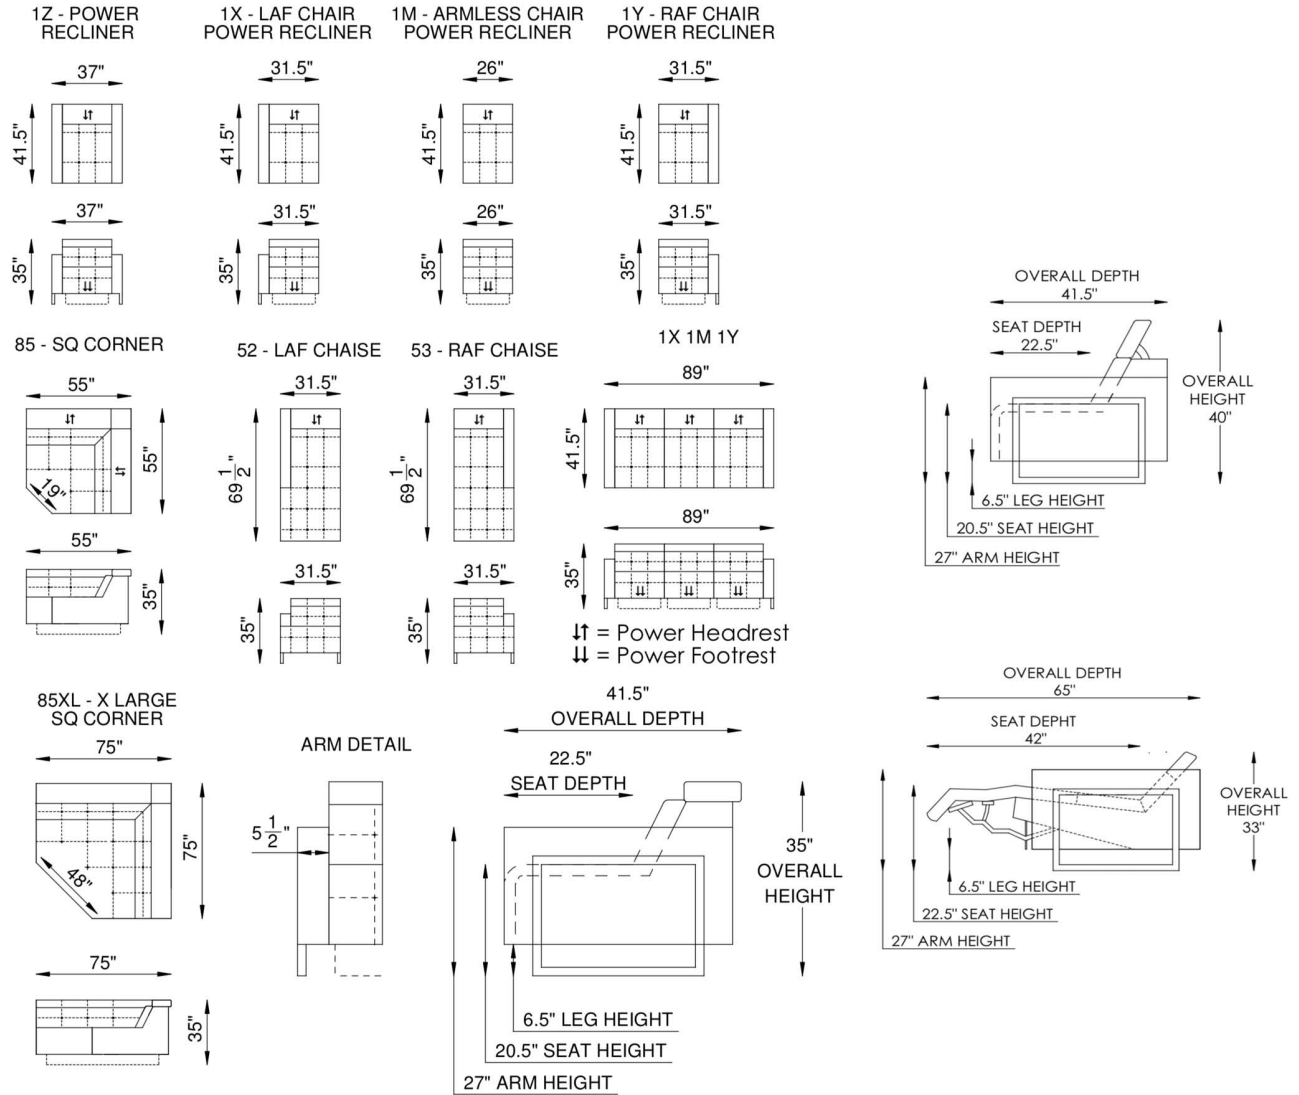

BASE

Satin brass finish.

FRAME

Combination of hardwood/furniture grade laminate - corner blocked, glued & stapled.

NOTES:

The Casino Royale motion modular pieces are available in 3 different seat widths, 24" ,26" and 35".

Eleanor Rigby
HOME

Casino Royale B

NOTES: 85 SQUARE WEDGE FOOTRESTS ON EITHER SIDE OF THIS WEDGE CANNOT BE OPENED AT THE SAME TIME. IF REQUIRED PLEASE SELECT 85XL CORNER WEDGE.

At Eleanor Rigby Home you can choose from our curated range of fabrics and leathers or provide your own. We offer a range of customization options, from hand-stitched leather to hand-finished treatments, metal and wood finishes. We welcome client specific designs and offer in-house design support and hands-on oversight throughout every phase of production. Visit Eleanorrigbyhome.com to see all options and to our customer service link for questions.