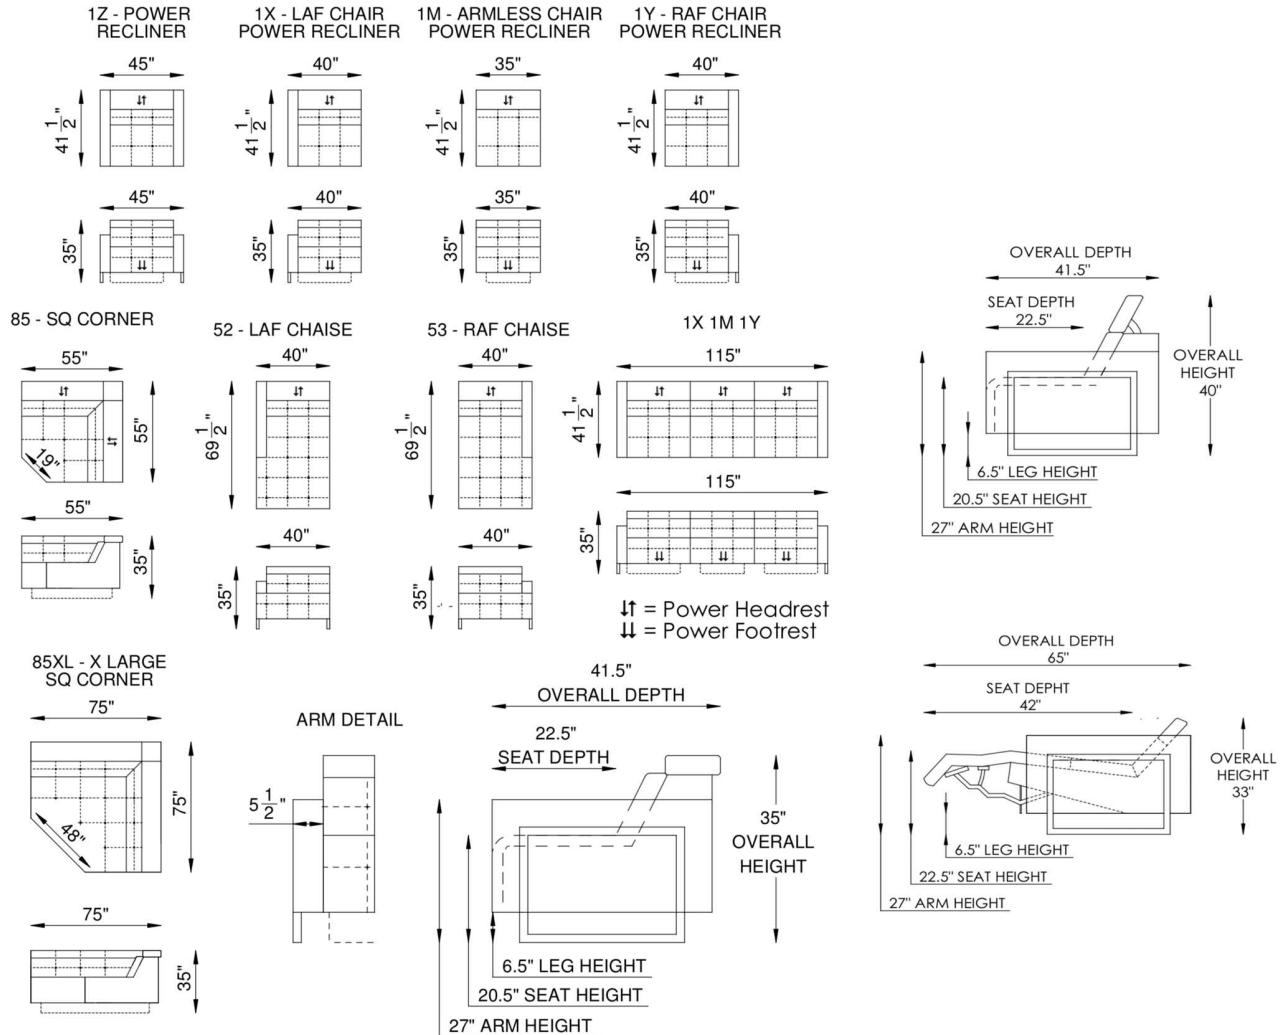

Casino Royale C

NOTES: 85 SQUARE WEDGE FOOTRESTS ON EITHER SIDE OF THIS WEDGE CANNOT BE OPENED AT THE SAME TIME. IF REQUIRED PLEASE SELECT 85XL CORNER WEDGE.

At Eleanor Rigby Home you can choose from our curated range of fabrics and leathers or provide your own. We offer a range of customization options, from hand-stitched leather to hand-finished treatments, metal and wood finishes. We welcome client specific designs and offer in-house design support and hands-on oversight throughout every phase of production. Visit Eleanorrigbyhome.com to see all options and to our customer service link for questions.