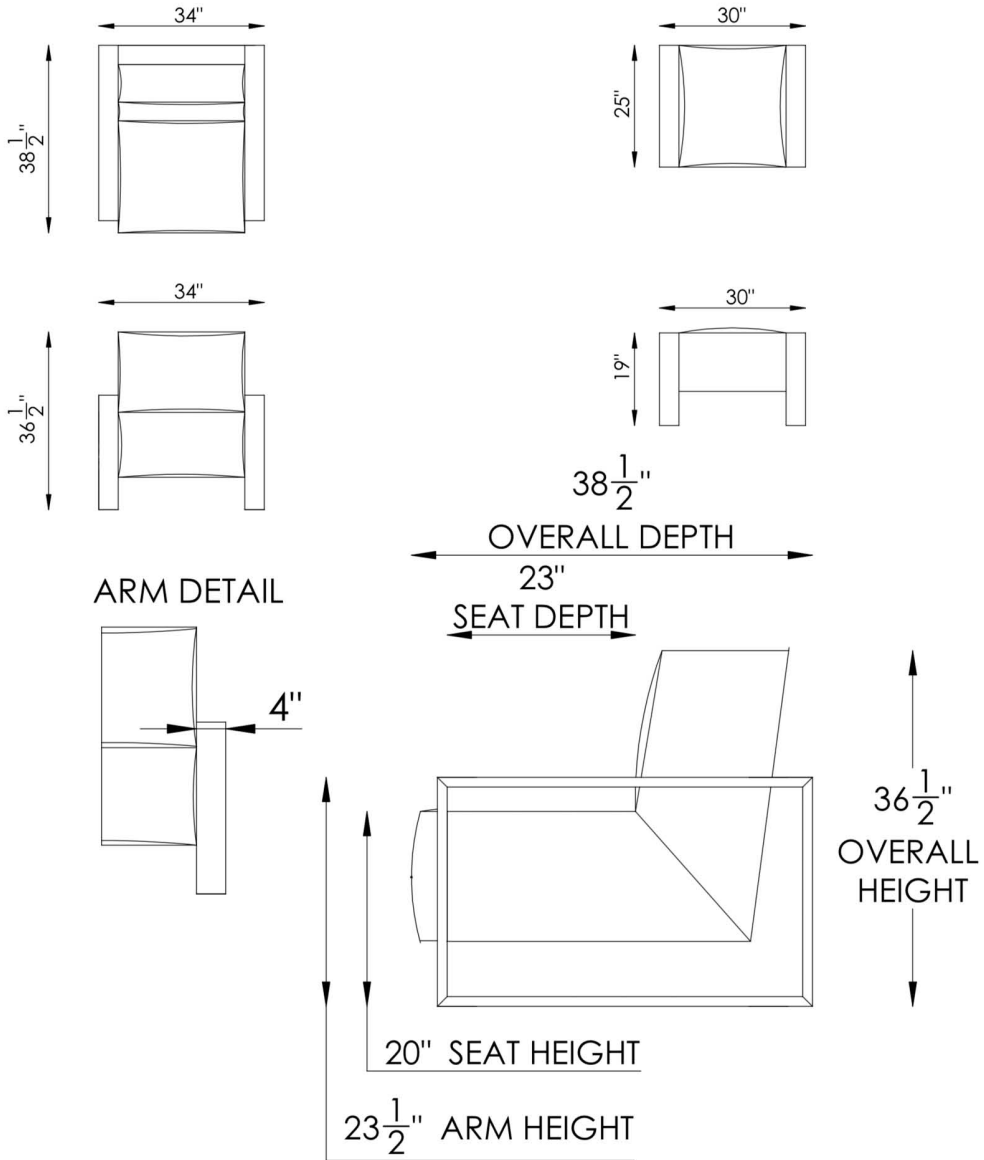

Celeste

1E - ACCENT CHAIR

00- OTTOMAN

At Eleanor Rigby Home you can choose from our curated range of fabrics and leathers or provide your own. We offer a range of customization options, from hand-stitched leather to hand-finished treatments, metal and wood finishes. We welcome client specific designs and offer in-house design support and hands-on oversight throughout every phase of production. Visit eleanorrigbyhome.com to see all options and our customer service link for questions.