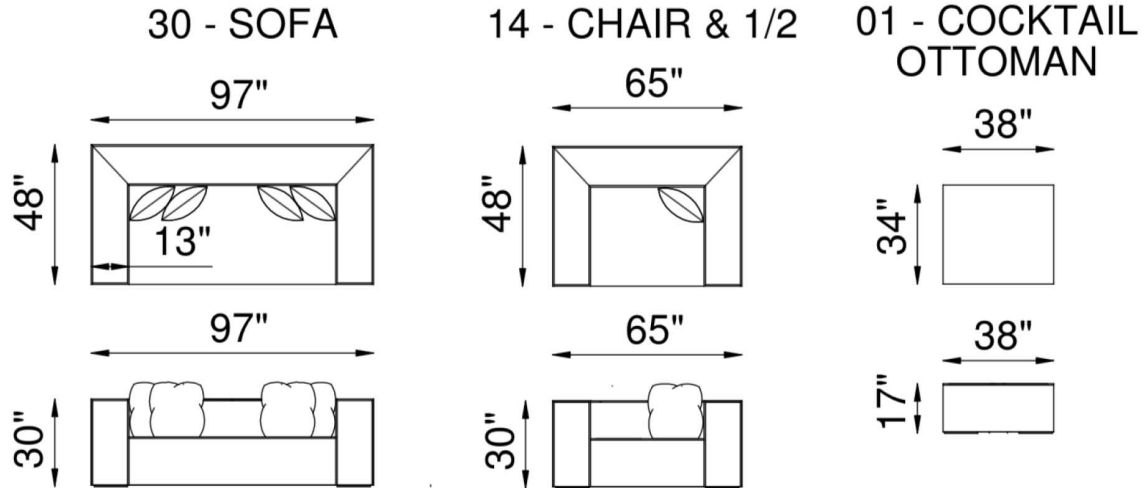

Chelsea

At Eleanor Rigby Home you can choose from our curated range of fabrics and leathers or provide your own. We offer a range of customization options, from hand-stitched leather to hand-finished treatments, metal and wood finishes. We welcome client specific designs and offer in-house design support and hands-on oversight throughout every phase of production. Visit Eleanorrigbyhome.com to see all options and to our customer service link for questions.