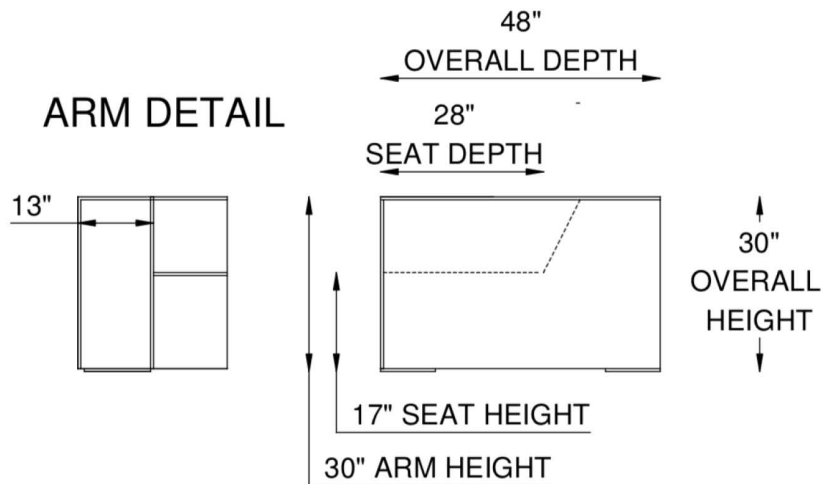

Chelsea

At Eleanor Rigby Home you can choose from our curated range of fabrics and leathers or provide your own. We offer a range of customization options, from hand-stitched leather to hand-finished treatments, metal and wood finishes. We welcome client specific designs and offer in-house design support and hands-on oversight throughout every phase of production. Visit Eleanorrigbyhome.com to see all options and to our customer service link for questions.