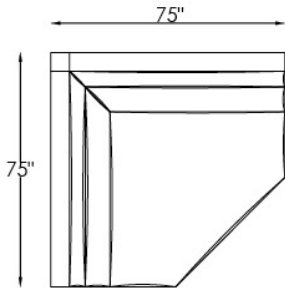

Cosmopolitan A

1Z CHAIR
POWER RECLINER

1X LAF CHAIR
POWER RECLINER

1M ARMLESS CHAIR
POWER RECLINER

1Y RAF CHAIR
POWER RECLINER

52 LAF CHAISE

53 RAF CHAISE

85 X LARGE
SQ CORNER