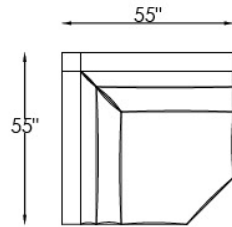

85 SQ CORNER