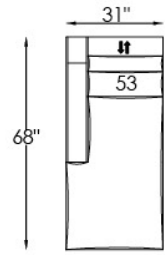

Cosmopolitan A

1Z CHAIR
POWER RECLINER

1X LAF CHAIR
POWER RECLINER

1M ARMLESS CHAIR
POWER RECLINER

1Y RAF CHAIR
POWER RECLINER

52 LAF CHAISE

53 RAF CHAISE

85 X LARGE
SQ CORNER