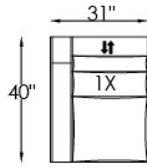

FRAME

Combination of hardwood/furniture grade laminate - corner blocked, glued & stapled.

NOTES:

The Senator motion modular pieces are available in 3 different seat widths, 24", 26" and 35".
Hand Tooled specialty leathers are only available in Maestro Artisano Leathers.

Cosmopolitan A

1Z CHAIR
POWER RECLINER

1X LAF CHAIR
POWER RECLINER

1M ARMLESS CHAIR
POWER RECLINER

1Y RAF CHAIR
POWER RECLINER

52 LAF CHAISE

53 RAF CHAISE

85 X LARGE
SQ CORNER