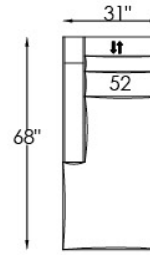

Cosmopolitan A

1Z CHAIR
POWER RECLINER

1X LAF CHAIR
POWER RECLINER

1M ARMLESS CHAIR
POWER RECLINER

1Y RAF CHAIR
POWER RECLINER

52 LAF CHAISE

53 RAF CHAISE

85 X LARGE
SQ CORNER