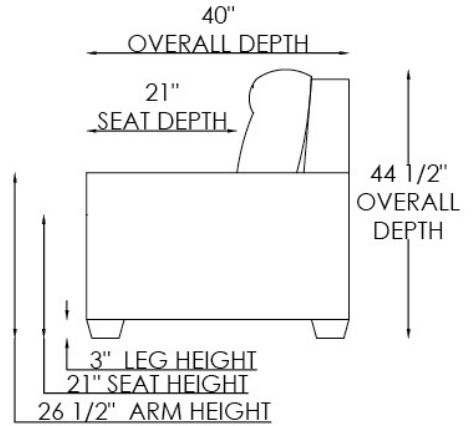

At Eleanor Rigby Home you can choose from our curated range of fabrics and leathers or provide your own. We offer a range of customization options, from hand-stitched leather to had-finished treatments, metal and wood finishes. We welcome client specific designs and offer in-house design support and hands-on oversight throughout every phase of production. Visit eleanorrigbyhome.com to see all options and our customer service link for questions.

Eleanor Rigby
HOME