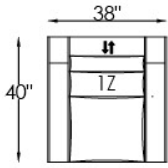

FRAME

Combination of hardwood/furniture grade laminate - corner blocked, glued & stapled.

NOTES:

The Senator motion modular pieces are available in 3 different seat widths, 24", 26" and 35".
Hand Tooled specialty leathers are only available in Maestro Artisano Leathers.

Cosmopolitan A

1Z CHAIR
POWER RECLINER

1X LAF CHAIR
POWER RECLINER

1M ARMLESS CHAIR
POWER RECLINER

1Y RAF CHAIR
POWER RECLINER

52 LAF CHAISE

53 RAF CHAISE

85 X LARGE
SQ CORNER