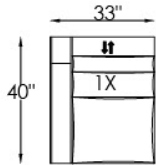

FRAME

Combination of hardwood/furniture grade laminate - corner blocked, glued & stapled.

NOTES:

The Senator motion modular pieces are available in 3 different seat widths, 24", 26" and 35".
Hand Tooled specialty leathers are only available in Maestro Artisano Leathers.

Cosmopolitan B

1Z CHAIR
POWER RECLINER

1X LAF CHAIR
POWER RECLINER

1M ARMLESS CHAIR
POWER RECLINER

1Y RAF CHAIR
POWER RECLINER

52 LAF CHAISE

53 RAF CHAISE

85 X LARGE
SQ CORNER