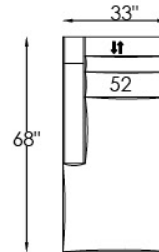

Cosmopolitan B

1Z CHAIR
POWER RECLINER

1X LAF CHAIR
POWER RECLINER

1M ARMLESS CHAIR
POWER RECLINER

1Y RAF CHAIR
POWER RECLINER

52 LAF CHAISE

53 RAF CHAISE

85 X LARGE
SQ CORNER