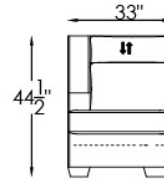

Cosmopolitan B

1Z CHAIR
POWER RECLINER

1X LAF CHAIR
POWER RECLINER

1M ARMLESS CHAIR
POWER RECLINER

1Y RAF CHAIR
POWER RECLINER

52 LAF CHAISE

53 RAF CHAISE

85 X LARGE
SQ CORNER