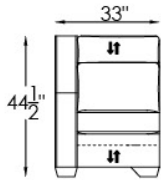

Cosmopolitan B

1Z CHAIR
POWER RECLINER

1X LAF CHAIR
POWER RECLINER

1M ARMLESS CHAIR
POWER RECLINER

1Y RAF CHAIR
POWER RECLINER

52 LAF CHAISE

53 RAF CHAISE

85 X LARGE
SQ CORNER