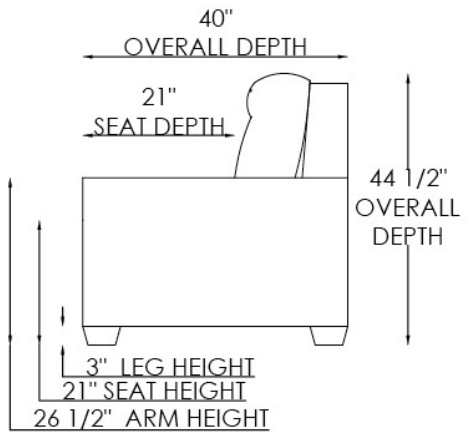

At Eleanor Rigby Home you can choose from our curated range of fabrics and leathers or provide your own. We offer a range of customization options, from hand-stitched leather to had-finished treatments, metal and wood finishes. We welcome client specific designs and offer in-house design support and hands-on oversight throughout every phase of production. Visit eleanorrigbyhome.com to see all options and our customer service link for questions.

Eleanor Rigby
HOME