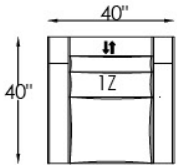

FRAME

Combination of hardwood/furniture grade laminate - corner blocked, glued & stapled.

NOTES:

The Senator motion modular pieces are available in 3 different seat widths, 24", 26" and 35".
Hand Tooled specialty leathers are only available in Maestro Artisano Leathers.

Cosmopolitan B

1Z CHAIR
POWER RECLINER

1X LAF CHAIR
POWER RECLINER

1M ARMLESS CHAIR
POWER RECLINER

1Y RAF CHAIR
POWER RECLINER

52 LAF CHAISE

53 RAF CHAISE

85 X LARGE
SQ CORNER