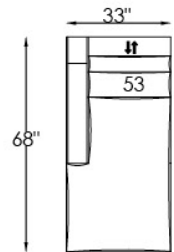

Cosmopolitan B

1Z CHAIR
POWER RECLINER

1X LAF CHAIR
POWER RECLINER

1M ARMLESS CHAIR
POWER RECLINER

1Y RAF CHAIR
POWER RECLINER

52 LAF CHAISE

53 RAF CHAISE

85 X LARGE
SQ CORNER