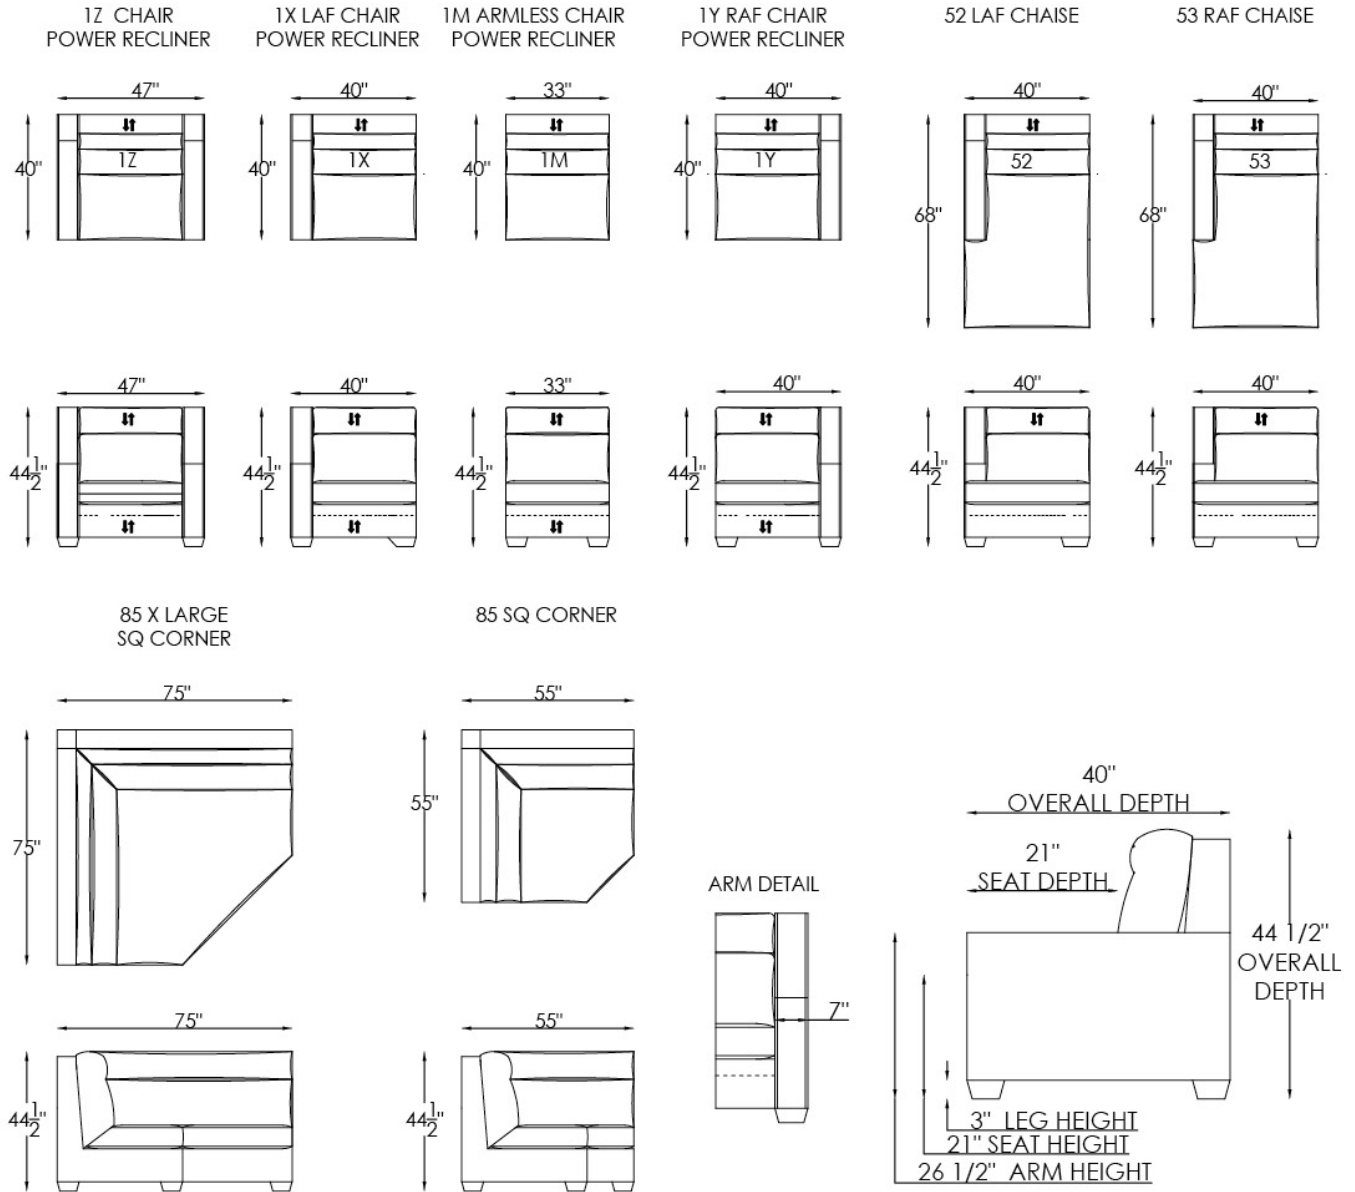

Cosmopolitan C

At Eleanor Rigby Home you can choose from our curated range of fabrics and leathers or provide your own. We offer a range of customization options, from hand-stitched leather to had-finished treatments, metal and wood finishes. We welcome client specific designs and offer in-house design support and hands-on oversight throughout every phase of production. Visit eleanorrigbyhome.com to see all options and our customer service link for questions.