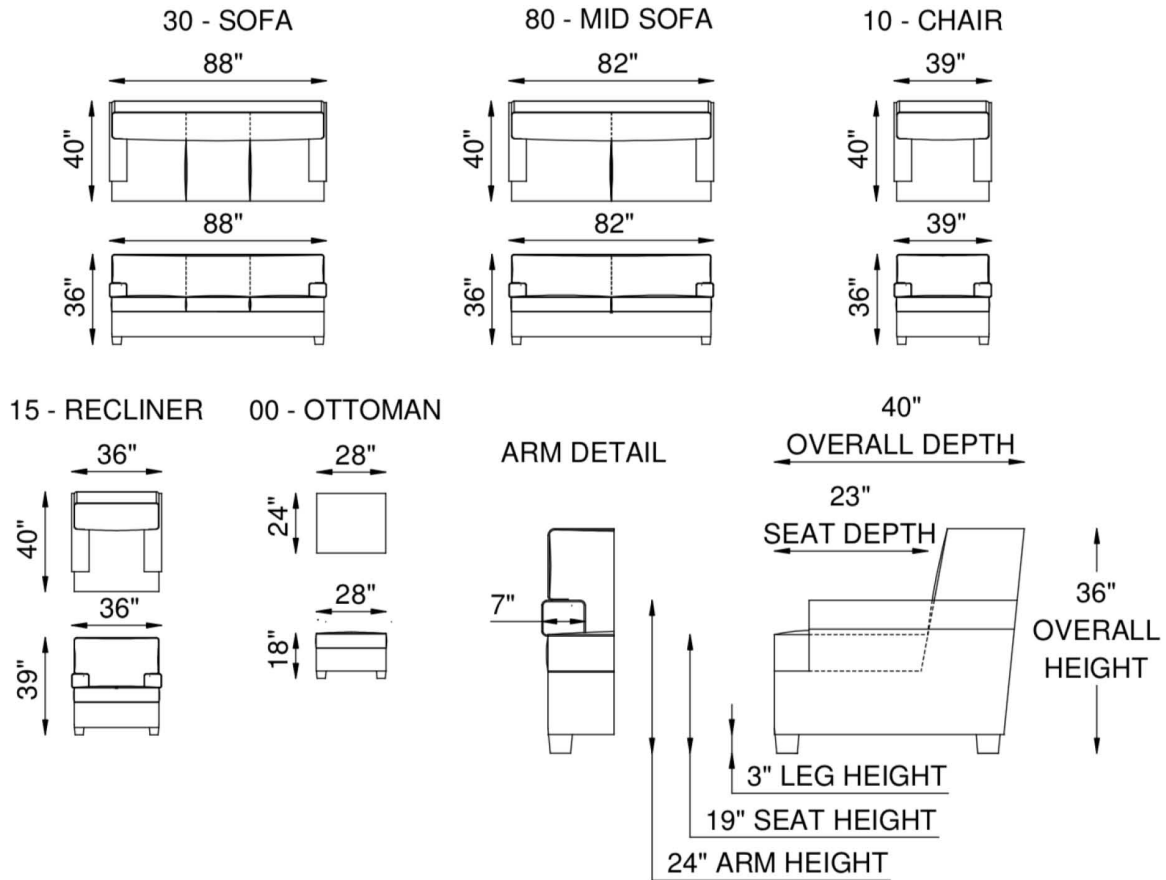

Curzon

At Eleanor Rigby Home you can choose from our curated range of fabrics and leathers or provide your own. We offer a range of customization options, from hand-stitched leather to hand-finished treatments, metal and wood finishes. We welcome client specific designs and offer in-house design support and hands-on oversight throughout every phase of production. Visit Eleanorrigbyhome.com to see all options and to our customer service link for questions.