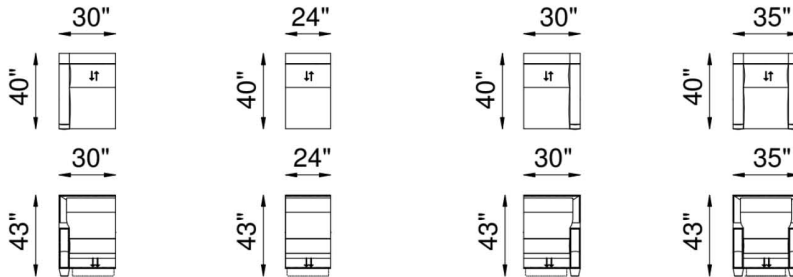

**FRAME**

Combination of hardwood/furniture grade laminate - corner blocked, glued & stapled.

**NOTES:**

The DaVinci motion modular pieces are available in 3 different seat widths, 24" ,26" and 36".

# DaVinci A

1X - LAF POWER RECLINER    1M - ARMLESS CHAIR RECLINER    1Y - RAF POWER RECLINER    1Z - POWER RECLINER

85XL - X LARGE SQ CORNER

85 - SQ CORNER

52 - LAF CHAISE

53 - RAF CHAISE

1X 1M 1Y

↑ = Power Headrest  
↓ = Power Footrest