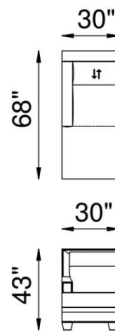

**FRAME**

Combination of hardwood/furniture grade laminate - corner blocked, glued & stapled.

**NOTES:**

The DaVinci motion modular pieces are available in 3 different seat widths, 24" ,26" and 36".

# DaVinci A

1X - LAF POWER RECLINER    1M - ARMLESS CHAIR RECLINER    1Y - RAF POWER RECLINER    1Z - POWER RECLINER

85XL - X LARGE SQ CORNER

85 - SQ CORNER

52 - LAF CHAISE

53 - RAF CHAISE

1X 1M 1Y

↑ = Power Headrest  
↓ = Power Footrest

ARM DETAIL

**NOTES: 85 SQUARE WEDGE FOOTRESTS ON EITHER SIDE OF THIS WEDGE CANNOT BE OPENED AT THE SAME TIME. IF REQUIRED PLEASE SELECT 85XL CORNER WEDGE.**

At Eleanor Rigby Home you can choose from our curated range of fabrics and leathers or provide your own. We offer a range of customization options, from hand-stitched leather to hand-finished treatments, metal and wood finishes. We welcome client specific designs and offer in-house design support and hands-on oversight throughout every phase of production. Visit [Eleanorrigbyhome.com](http://Eleanorrigbyhome.com) to see all options and to our customer service link for questions.