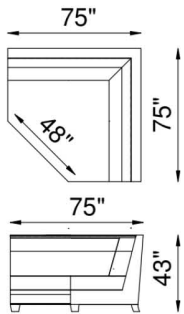

**FRAME**

Combination of hardwood/furniture grade laminate - corner blocked, glued & stapled.

**NOTES:**

The DaVinci motion modular pieces are available in 3 different seat widths, 24" ,26" and 36".

# DaVinci A

1X - LAF POWER RECLINER    1M - ARMLESS CHAIR RECLINER    1Y - RAF POWER RECLINER    1Z - POWER RECLINER

85XL - X LARGE SQ CORNER

85 - SQ CORNER

52 - LAF CHAISE

53 - RAF CHAISE

1X 1M 1Y

↑ = Power Headrest  
↓ = Power Footrest