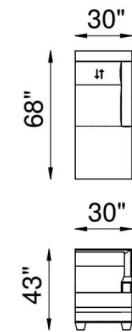

**FRAME**

Combination of hardwood/furniture grade laminate - corner blocked, glued & stapled.

**NOTES:**

The DaVinci motion modular pieces are available in 3 different seat widths, 24" ,26" and 36".

# DaVinci A

1X - LAF POWER RECLINER    1M - ARMLESS CHAIR RECLINER    1Y - RAF POWER RECLINER    1Z - POWER RECLINER

85XL - X LARGE SQ CORNER

85 - SQ CORNER

52 - LAF CHAISE

53 - RAF CHAISE

1X 1M 1Y

↑ = Power Headrest  
↓ = Power Footrest

ARM DETAIL

**NOTES: 85 SQUARE WEDGE FOOTRESTS ON EITHER SIDE OF THIS WEDGE CANNOT BE OPENED AT THE SAME TIME. IF REQUIRED PLEASE SELECT 85XL CORNER WEDGE.**

At Eleanor Rigby Home you can choose from our curated range of fabrics and leathers or provide your own. We offer a range of customization options, from hand-stitched leather to hand-finished treatments, metal and wood finishes. We welcome client specific designs and offer in-house design support and hands-on oversight throughout every phase of production. Visit [Eleanorrigbyhome.com](http://Eleanorrigbyhome.com) to see all options and to our customer service link for questions.