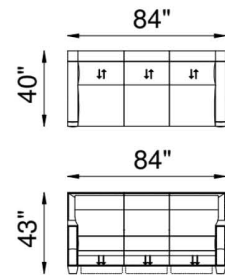

**FRAME**

Combination of hardwood/furniture grade laminate - corner blocked, glued & stapled.

**NOTES:**

The DaVinci motion modular pieces are available in 3 different seat widths, 24" ,26" and 36".

# DaVinci A

1X - LAF POWER RECLINER    1M - ARMLESS CHAIR RECLINER    1Y - RAF POWER RECLINER    1Z - POWER RECLINER

85XL - X LARGE SQ CORNER

85 - SQ CORNER

52 - LAF CHAISE

53 - RAF CHAISE

1X 1M 1Y

↑ = Power Headrest  
↓ = Power Footrest

ARM DETAIL

**NOTES: 85 SQUARE WEDGE FOOTRESTS ON EITHER SIDE OF THIS WEDGE CANNOT BE OPENED AT THE SAME TIME. IF REQUIRED PLEASE SELECT 85XL CORNER WEDGE.**

At Eleanor Rigby Home you can choose from our curated range of fabrics and leathers or provide your own. We offer a range of customization options, from hand-stitched leather to hand-finished treatments, metal and wood finishes. We welcome client specific designs and offer in-house design support and hands-on oversight throughout every phase of production. Visit [Eleanorrigbyhome.com](http://Eleanorrigbyhome.com) to see all options and to our customer service link for questions.