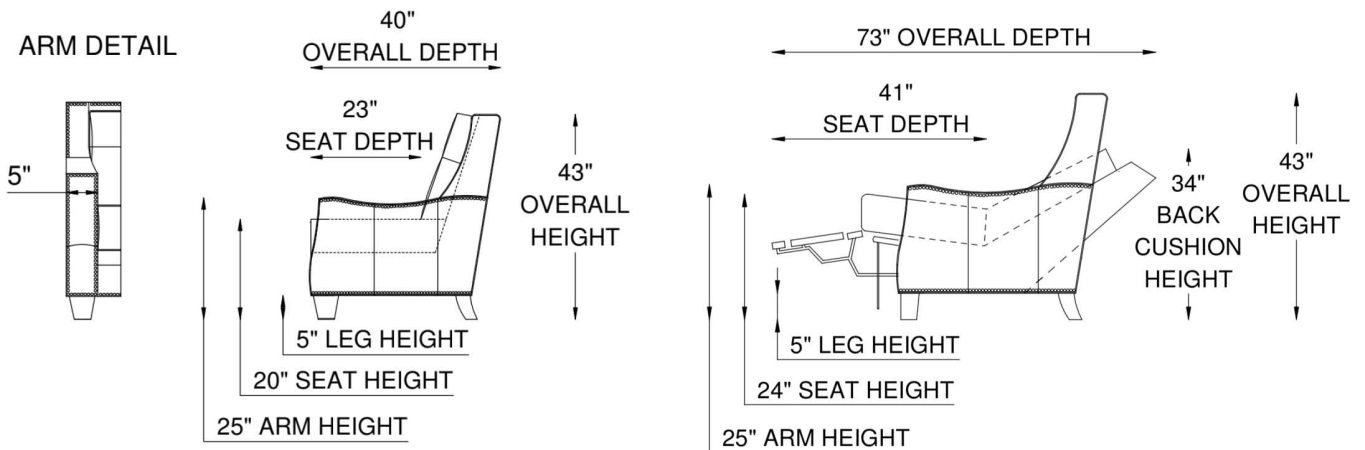

**FRAME**

Combination of hardwood/furniture grade laminate - corner blocked, glued & stapled.

**NOTES:**

The DaVinci motion modular pieces are available in 3 different seat widths, 24" ,26" and 36".

# DaVinci A

1X - LAF POWER RECLINER    1M - ARMLESS CHAIR RECLINER    1Y - RAF POWER RECLINER    1Z - POWER RECLINER

85XL - X LARGE SQ CORNER

85 - SQ CORNER

52 - LAF CHAISE

53 - RAF CHAISE

1X 1M 1Y

↑ = Power Headrest  
↓ = Power Footrest

ARM DETAIL

**NOTES: 85 SQUARE WEDGE FOOTRESTS ON EITHER SIDE OF THIS WEDGE CANNOT BE OPENED AT THE SAME TIME. IF REQUIRED PLEASE SELECT 85XL CORNER WEDGE.**

At Eleanor Rigby Home you can choose from our curated range of fabrics and leathers or provide your own. We offer a range of customization options, from hand-stitched leather to hand-finished treatments, metal and wood finishes. We welcome client specific designs and offer in-house design support and hands-on oversight throughout every phase of production. Visit [Eleanorrigbyhome.com](http://Eleanorrigbyhome.com) to see all options and to our customer service link for questions.