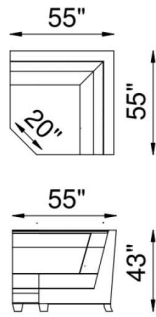

**FRAME**

Combination of hardwood/furniture grade laminate - corner blocked, glued & stapled.

**NOTES:**

The DaVinci motion modular pieces are available in 3 different seat widths, 24" ,26" and 36".

# DaVinci A

1X - LAF POWER RECLINER    1M - ARMLESS CHAIR RECLINER    1Y - RAF POWER RECLINER    1Z - POWER RECLINER

85XL - X LARGE SQ CORNER

85 - SQ CORNER

52 - LAF CHAISE

53 - RAF CHAISE

1X 1M 1Y

↑ = Power Headrest  
↓ = Power Footrest

ARM DETAIL

**NOTES: 85 SQUARE WEDGE FOOTRESTS ON EITHER SIDE OF THIS WEDGE CANNOT BE OPENED AT THE SAME TIME. IF REQUIRED PLEASE SELECT 85XL CORNER WEDGE.**

At Eleanor Rigby Home you can choose from our curated range of fabrics and leathers or provide your own. We offer a range of customization options, from hand-stitched leather to hand-finished treatments, metal and wood finishes. We welcome client specific designs and offer in-house design support and hands-on oversight throughout every phase of production. Visit [Eleanorrigbyhome.com](http://Eleanorrigbyhome.com) to see all options and to our customer service link for questions.