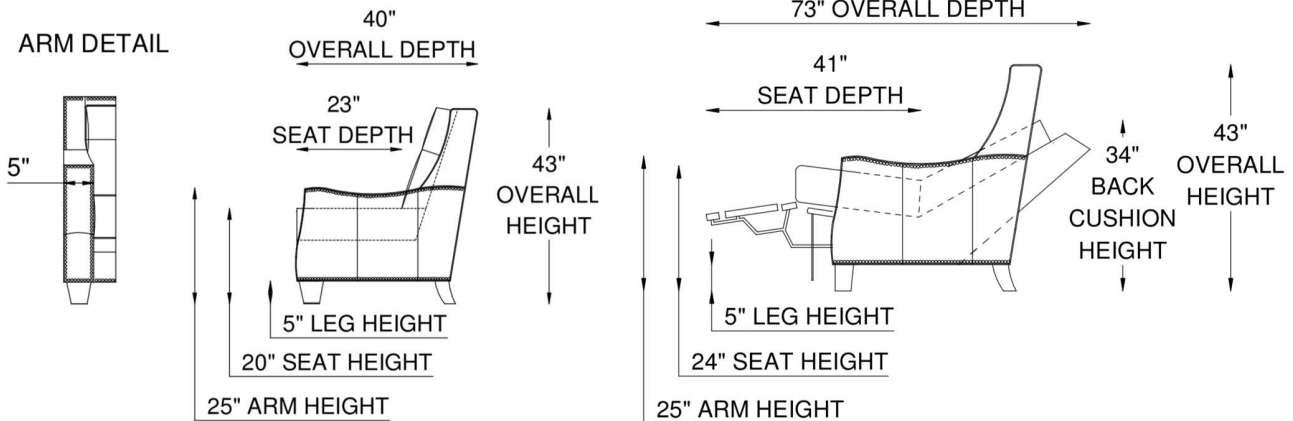

FRAME

Combination of hardwood/furniture grade laminate - corner blocked, glued & stapled.

NOTES:

The DaVinci motion modular pieces are available in 3 different seat widths, 24" ,26" and 36".

Eleanor Rigby
HOME

DaVinci B

1X - LAF POWER RECLINER 1M - ARMLESS CHAIR RECLINER 1Y - RAF POWER RECLINER 1Z - POWER RECLINER

85XL - X LARGE SQ CORNER

85 - SQ CORNER

52 - LAF CHAISE

53 - RAF CHAISE

1X 1M 1Y

↑ = Power Headrest
↓ = Power Footrest

ARM DETAIL

NOTES: 85 SQUARE WEDGE FOOTRESTS ON EITHER SIDE OF THIS WEDGE CANNOT BE OPENED AT THE SAME TIME. IF REQUIRED PLEASE SELECT 85XL CORNER WEDGE.

At Eleanor Rigby Home you can choose from our curated range of fabrics and leathers or provide your own. We offer a range of customization options, from hand-stitched leather to hand-finished treatments, metal and wood finishes. We welcome client specific designs and offer in-house design support and hands-on oversight throughout every phase of production. Visit Eleanorrigbyhome.com to see all options and to our customer service link for questions.