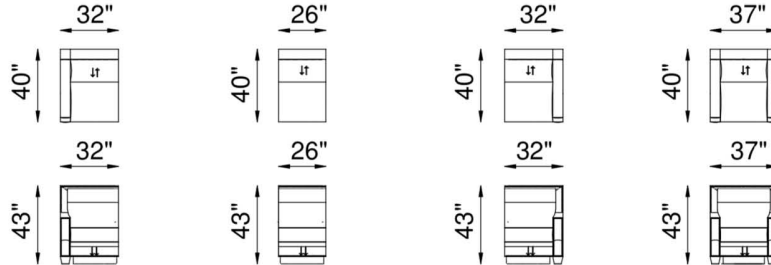

FRAME

Combination of hardwood/furniture grade laminate - corner blocked, glued & stapled.

NOTES:

The DaVinci motion modular pieces are available in 3 different seat widths, 24" ,26" and 36".

Eleanor Rigby
HOME

DaVinci B

1X - LAF POWER RECLINER 1M - ARMLESS CHAIR RECLINER 1Y - RAF POWER RECLINER 1Z - POWER RECLINER

85XL - X LARGE SQ CORNER

85 - SQ CORNER

52 - LAF CHAISE

53 - RAF CHAISE

1X 1M 1Y

↑ = Power Headrest
↓ = Power Footrest