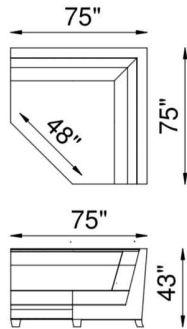

FRAME

Combination of hardwood/furniture grade laminate - corner blocked, glued & stapled.

NOTES:

The DaVinci motion modular pieces are available in 3 different seat widths, 24" ,26" and 36".

Eleanor Rigby
HOME

DaVinci B

1X - LAF POWER RECLINER 1M - ARMLESS CHAIR RECLINER 1Y - RAF POWER RECLINER 1Z - POWER RECLINER

85XL - X LARGE SQ CORNER

85 - SQ CORNER

52 - LAF CHAISE

53 - RAF CHAISE

1X 1M 1Y

↑ = Power Headrest
↓ = Power Footrest