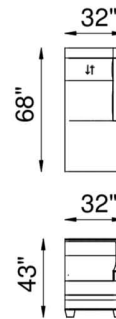

FRAME

Combination of hardwood/furniture grade laminate - corner blocked, glued & stapled.

NOTES:

The DaVinci motion modular pieces are available in 3 different seat widths, 24" ,26" and 36".

Eleanor Rigby
HOME

DaVinci B

1X - LAF POWER RECLINER 1M - ARMLESS CHAIR RECLINER 1Y - RAF POWER RECLINER 1Z - POWER RECLINER

85XL - X LARGE SQ CORNER

85 - SQ CORNER

52 - LAF CHAISE

53 - RAF CHAISE

1X 1M 1Y

↑ = Power Headrest
↓ = Power Footrest

ARM DETAIL

NOTES: 85 SQUARE WEDGE FOOTRESTS ON EITHER SIDE OF THIS WEDGE CANNOT BE OPENED AT THE SAME TIME. IF REQUIRED PLEASE SELECT 85XL CORNER WEDGE.

At Eleanor Rigby Home you can choose from our curated range of fabrics and leathers or provide your own. We offer a range of customization options, from hand-stitched leather to hand-finished treatments, metal and wood finishes. We welcome client specific designs and offer in-house design support and hands-on oversight throughout every phase of production. Visit Eleanorrigbyhome.com to see all options and to our customer service link for questions.