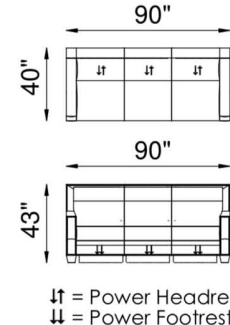

FRAME

Combination of hardwood/furniture grade laminate - corner blocked, glued & stapled.

NOTES:

The DaVinci motion modular pieces are available in 3 different seat widths, 24" ,26" and 36".

Eleanor Rigby
HOME

DaVinci B

1X - LAF POWER RECLINER 1M - ARMLESS CHAIR RECLINER 1Y - RAF POWER RECLINER 1Z - POWER RECLINER

85XL - X LARGE SQ CORNER

85 - SQ CORNER

52 - LAF CHAISE

53 - RAF CHAISE

1X 1M 1Y

↑ = Power Headrest
↓ = Power Footrest

ARM DETAIL

NOTES: 85 SQUARE WEDGE FOOTRESTS ON EITHER SIDE OF THIS WEDGE CANNOT BE OPENED AT THE SAME TIME. IF REQUIRED PLEASE SELECT 85XL CORNER WEDGE.

At Eleanor Rigby Home you can choose from our curated range of fabrics and leathers or provide your own. We offer a range of customization options, from hand-stitched leather to hand-finished treatments, metal and wood finishes. We welcome client specific designs and offer in-house design support and hands-on oversight throughout every phase of production. Visit Eleanorrigbyhome.com to see all options and to our customer service link for questions.