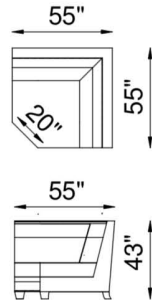

FRAME

Combination of hardwood/furniture grade laminate - corner blocked, glued & stapled.

NOTES:

The DaVinci motion modular pieces are available in 3 different seat widths, 24" ,26" and 36".

Eleanor Rigby
HOME

DaVinci B

1X - LAF POWER RECLINER 1M - ARMLESS CHAIR RECLINER 1Y - RAF POWER RECLINER 1Z - POWER RECLINER

85XL - X LARGE SQ CORNER

85 - SQ CORNER

52 - LAF CHAISE

53 - RAF CHAISE

1X 1M 1Y

↑ = Power Headrest
↓ = Power Footrest

ARM DETAIL

NOTES: 85 SQUARE WEDGE FOOTRESTS ON EITHER SIDE OF THIS WEDGE CANNOT BE OPENED AT THE SAME TIME. IF REQUIRED PLEASE SELECT 85XL CORNER WEDGE.

At Eleanor Rigby Home you can choose from our curated range of fabrics and leathers or provide your own. We offer a range of customization options, from hand-stitched leather to hand-finished treatments, metal and wood finishes. We welcome client specific designs and offer in-house design support and hands-on oversight throughout every phase of production. Visit Eleanorrigbyhome.com to see all options and to our customer service link for questions.