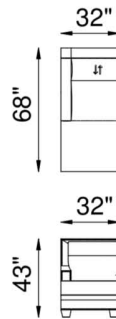

FRAME

Combination of hardwood/furniture grade laminate - corner blocked, glued & stapled.

NOTES:

The DaVinci motion modular pieces are available in 3 different seat widths, 24" ,26" and 36".

Eleanor Rigby
HOME

DaVinci B

1X - LAF POWER RECLINER 1M - ARMLESS CHAIR RECLINER 1Y - RAF POWER RECLINER 1Z - POWER RECLINER

85XL - X LARGE SQ CORNER

85 - SQ CORNER

52 - LAF CHAISE

53 - RAF CHAISE

1X 1M 1Y

↑ = Power Headrest
↓ = Power Footrest

ARM DETAIL

NOTES: 85 SQUARE WEDGE FOOTRESTS ON EITHER SIDE OF THIS WEDGE CANNOT BE OPENED AT THE SAME TIME. IF REQUIRED PLEASE SELECT 85XL CORNER WEDGE.

At Eleanor Rigby Home you can choose from our curated range of fabrics and leathers or provide your own. We offer a range of customization options, from hand-stitched leather to hand-finished treatments, metal and wood finishes. We welcome client specific designs and offer in-house design support and hands-on oversight throughout every phase of production. Visit Eleanorrigbyhome.com to see all options and to our customer service link for questions.