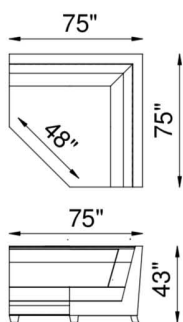

FRAME

Combination of hardwood/furniture grade laminate - corner blocked, glued & stapled.

NOTES:

The DaVinci motion modular pieces are available in 3 different seat widths, 24" ,26" and 36".

DaVinci C

1X - LAF POWER RECLINER 1M - ARMLESS CHAIR RECLINER 1Y - RAF POWER RECLINER 1Z - POWER RECLINER

85XL - X LARGE SQ CORNER

85 - SQ CORNER

52 - LAF CHAISE

53 - RAF CHAISE

1X 1M 1Y

↑ = Power Headrest
↓ = Power Footrest

ARM DETAIL

40\"/>