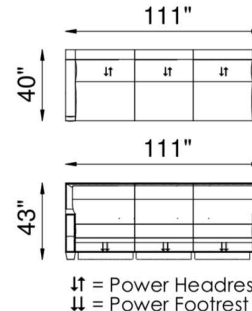

85XL - X LARGE SQ CORNER

85 - SQ CORNER

52 - LAF CHAISE

53 - RAF CHAISE

1X 1M 1Y

↑ = Power Headrest
↓ = Power Footrest

ARM DETAIL

40\"/>