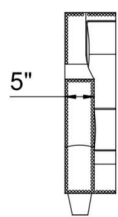

FRAME

Combination of hardwood/furniture grade laminate - corner blocked, glued & stapled.

NOTES:

The DaVinci motion modular pieces are available in 3 different seat widths, 24" ,26" and 36".

DaVinci C

1X - LAF POWER RECLINER 1M - ARMLESS CHAIR RECLINER 1Y - RAF POWER RECLINER 1Z - POWER RECLINER

85XL - X LARGE SQ CORNER

85 - SQ CORNER

52 - LAF CHAISE

53 - RAF CHAISE

1X 1M 1Y

↑ = Power Headrest
↓ = Power Footrest

ARM DETAIL

40\"/>

23\"/>

5\"/>

20\"/>

25\"/>

43\"/>

73\"/>

41\"/>

5\"/>