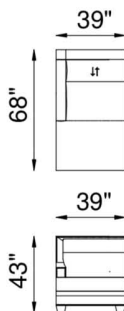

FRAME

Combination of hardwood/furniture grade laminate - corner blocked, glued & stapled.

NOTES:

The DaVinci motion modular pieces are available in 3 different seat widths, 24" ,26" and 36".

DaVinci C

1X - LAF POWER RECLINER 1M - ARMLESS CHAIR RECLINER 1Y - RAF POWER RECLINER 1Z - POWER RECLINER

85XL - X LARGE SQ CORNER

85 - SQ CORNER

52 - LAF CHAISE

53 - RAF CHAISE

1X 1M 1Y

↑ = Power Headrest
↓ = Power Footrest

ARM DETAIL

40\"/>