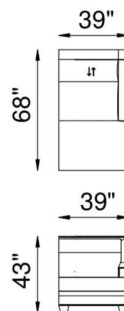

FRAME

Combination of hardwood/furniture grade laminate - corner blocked, glued & stapled.

NOTES:

The DaVinci motion modular pieces are available in 3 different seat widths, 24" ,26" and 36".

DaVinci C

1X - LAF POWER RECLINER 1M - ARMLESS CHAIR RECLINER 1Y - RAF POWER RECLINER 1Z - POWER RECLINER

85XL - X LARGE SQ CORNER

85 - SQ CORNER

52 - LAF CHAISE

53 - RAF CHAISE

1X 1M 1Y

↑ = Power Headrest
↓ = Power Footrest

ARM DETAIL

40\"/>

23\"/>

5\"/>

20\"/>

25\"/>

43\"/>

73\"/>

41\"/>

5\"/>