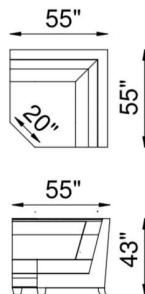

FRAME

Combination of hardwood/furniture grade laminate - corner blocked, glued & stapled.

NOTES:

The DaVinci motion modular pieces are available in 3 different seat widths, 24" ,26" and 36".

DaVinci C

1X - LAF POWER RECLINER 1M - ARMLESS CHAIR RECLINER 1Y - RAF POWER RECLINER 1Z - POWER RECLINER

85XL - X LARGE SQ CORNER

85 - SQ CORNER

52 - LAF CHAISE

53 - RAF CHAISE

1X 1M 1Y

↑ = Power Headrest
↓ = Power Footrest

ARM DETAIL

40\"/>