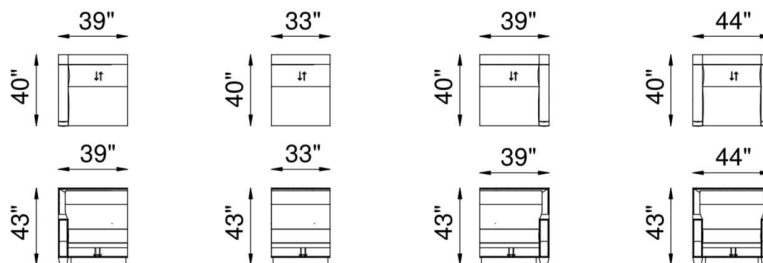

FRAME

Combination of hardwood/furniture grade laminate - corner blocked, glued & stapled.

NOTES:

The DaVinci motion modular pieces are available in 3 different seat widths, 24" ,26" and 36".

DaVinci C

1X - LAF POWER RECLINER 1M - ARMLESS CHAIR RECLINER 1Y - RAF POWER RECLINER 1Z - POWER RECLINER

85XL - X LARGE SQ CORNER

85 - SQ CORNER

52 - LAF CHAISE

53 - RAF CHAISE

1X 1M 1Y

↑ = Power Headrest
↓ = Power Footrest

ARM DETAIL

40\"/>