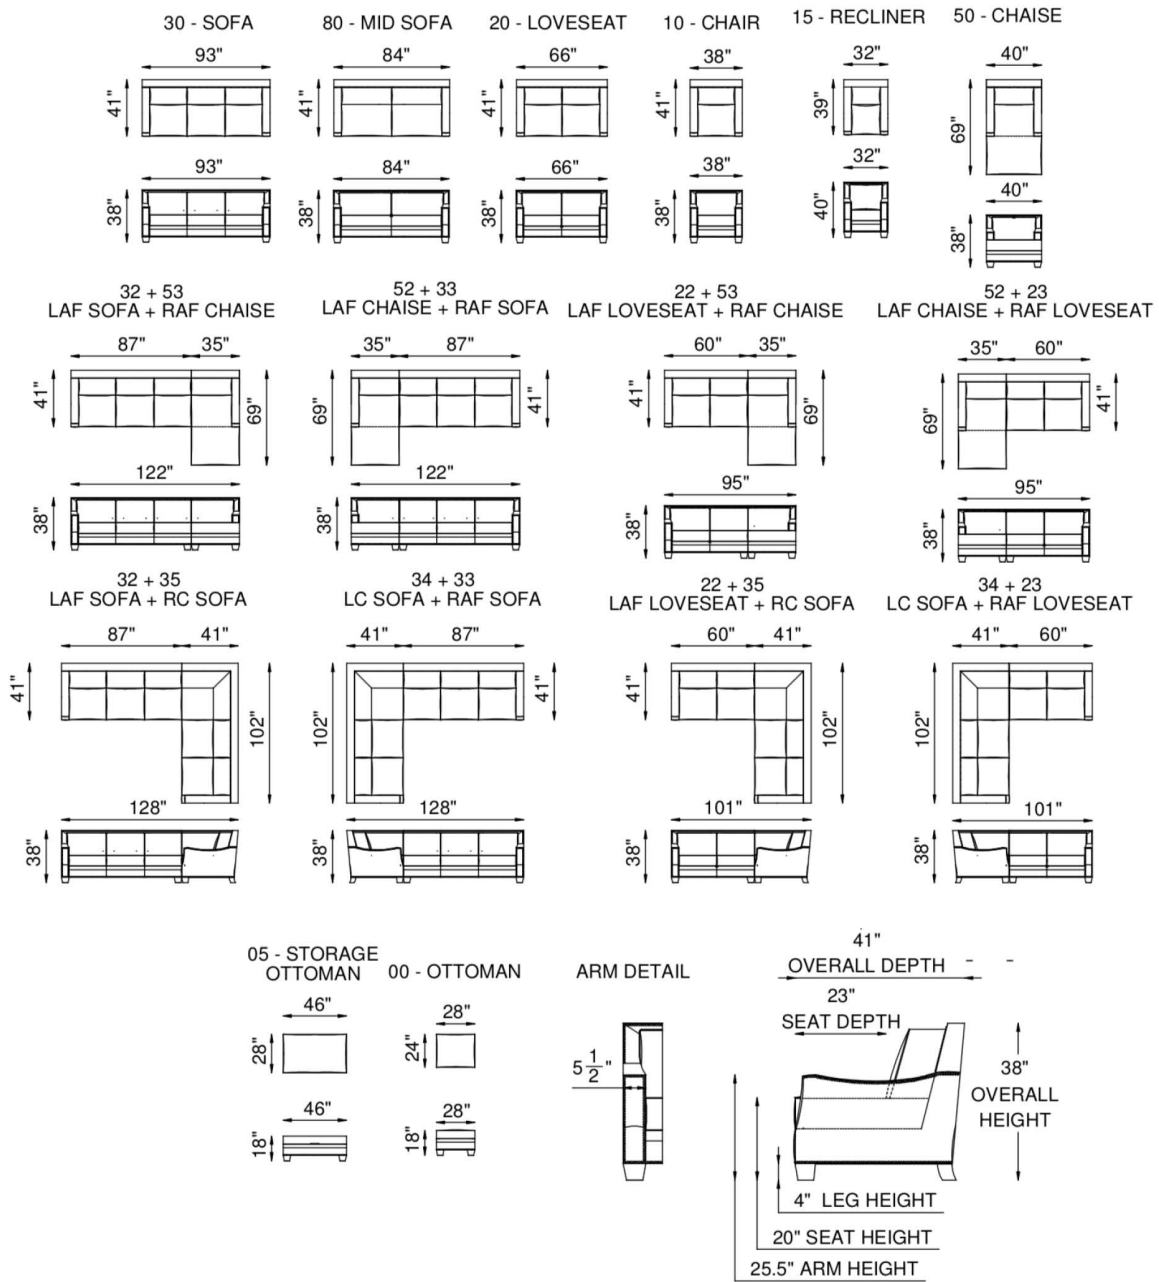

Daniella

At Eleanor Rigby Home you can choose from our curated range of fabrics and leathers or provide your own. We offer a range of customization options, from hand-stitched leather to hand-finished treatments, metal and wood finishes. We welcome client specific designs and offer in-house design support and hands-on oversight throughout every phase of production. Visit Eleanorrigbyhome.com to see all options and to our customer service link for questions.