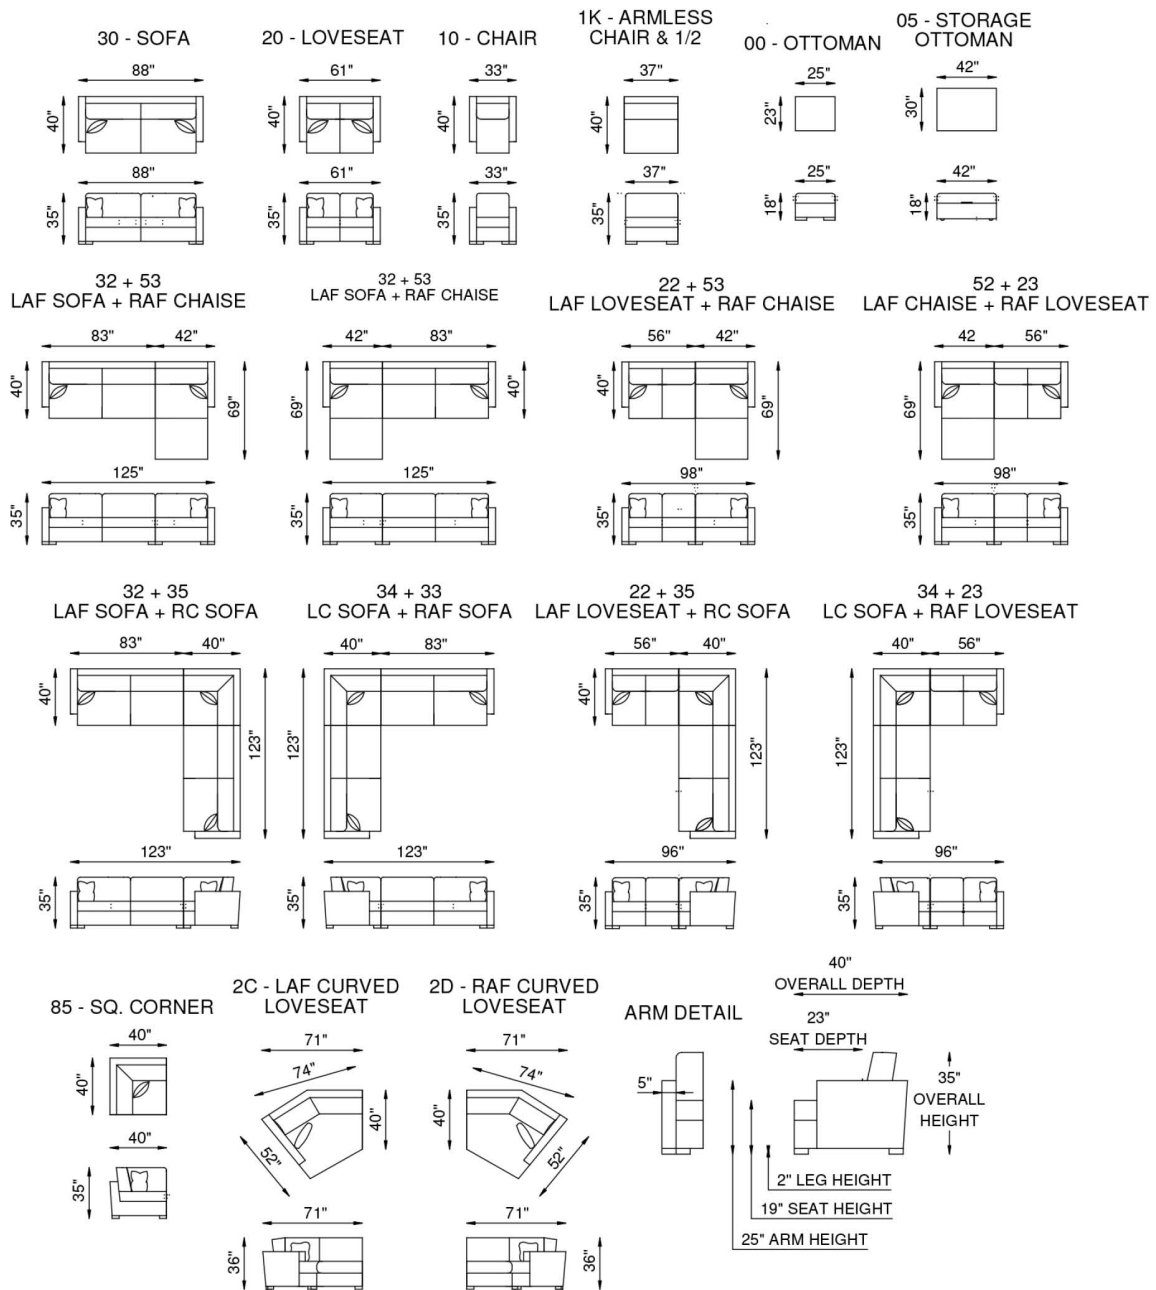

Delano

At Eleanor Rigby Home you can choose from our curated range of fabrics and leathers or provide your own. We offer a range of customization options, from hand-stitched leather to hand-finished treatments, metal and wood finishes. We welcome client specific designs and offer in-house design support and hands-on oversight throughout every phase of production. Visit Eleanorrigbyhome.com to see all options and to our customer service link for questions.