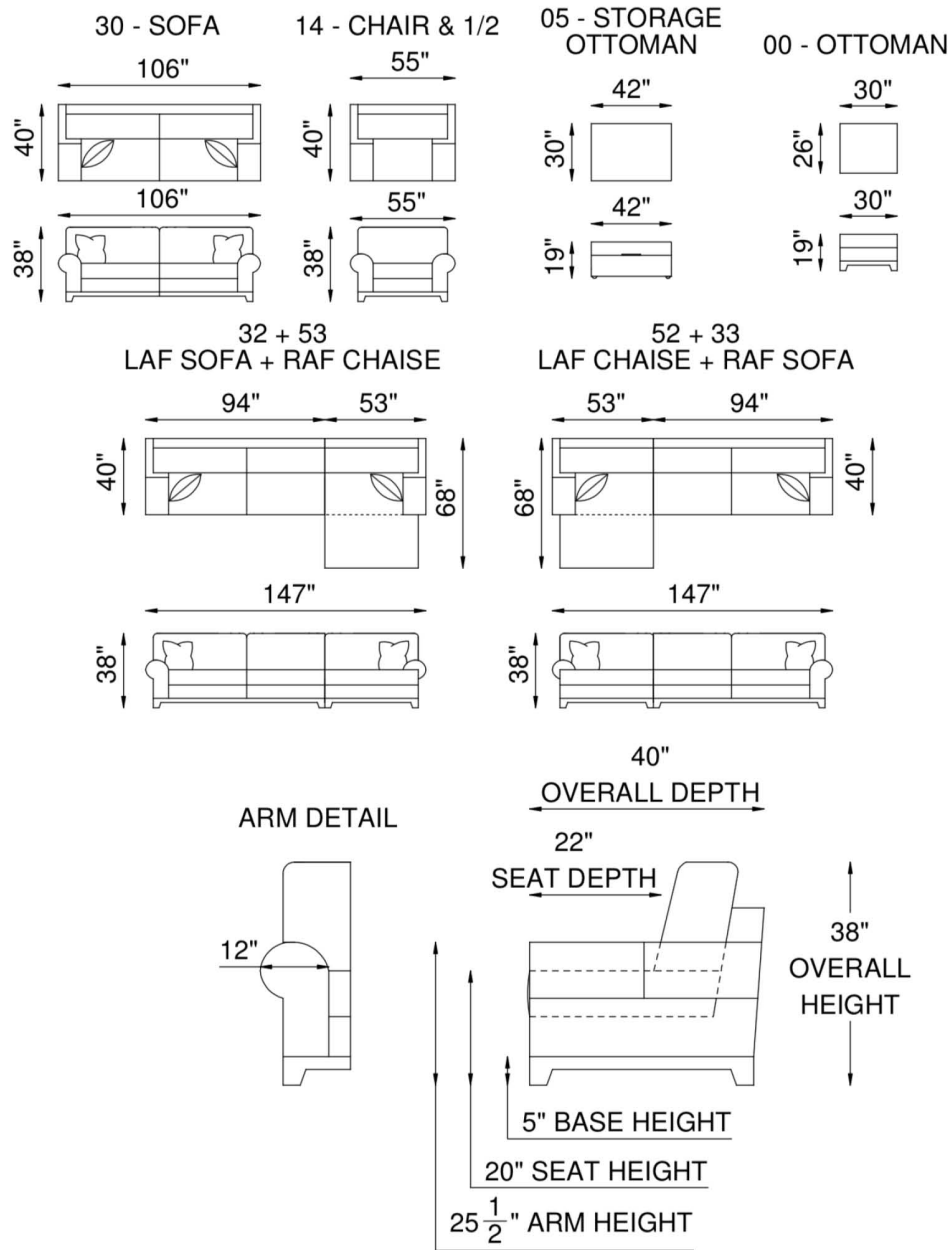

Desert Rose

At Eleanor Rigby Home you can choose from our curated range of fabrics and leathers or provide your own. We offer a range of customization options, from hand-stitched leather to hand-finished treatments, metal and wood finishes. We welcome client specific designs and offer in-house design support and hands-on oversight throughout every phase of production. Visit Eleanorrigbyhome.com to see all options and to our customer service link for questions.