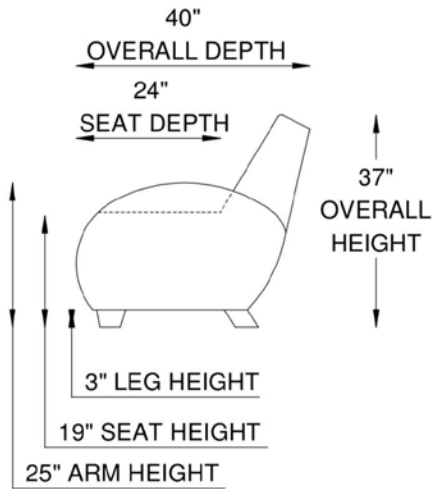

At Eleanor Rigby Home you can choose from our curated range of fabrics and leathers or provide your own. We offer a range of customization options, from hand-stitched leather to hand-finished treatments, metal and wood finishes. We welcome client specific designs and offer in-house design support and hands-on oversight throughout every phase of production. Visit eleanorrigbyhome.com to see all options and our customer service link for questions.