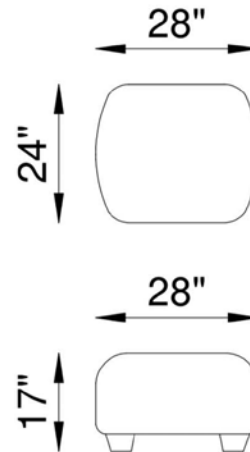

00 - OTTOMAN

At Eleanor Rigby Home you can choose from our curated range of fabrics and leathers or provide your own. We offer a range of customization options, from hand-stitched leather to hand-finished treatments, metal and wood finishes. We welcome client specific designs and offer in-house design support and hands-on oversight throughout every phase of production. Visit eleanorrigbyhome.com to see all options and our customer service link for questions.