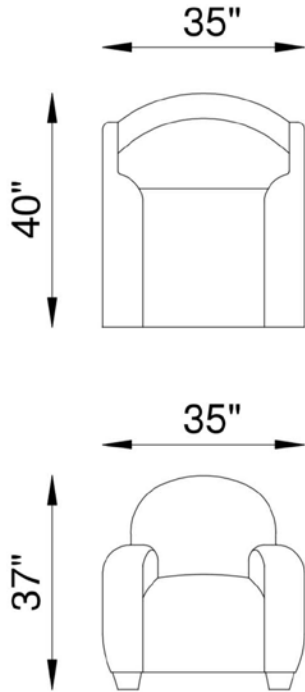

Dolly

1E - ACCENT CHAIR