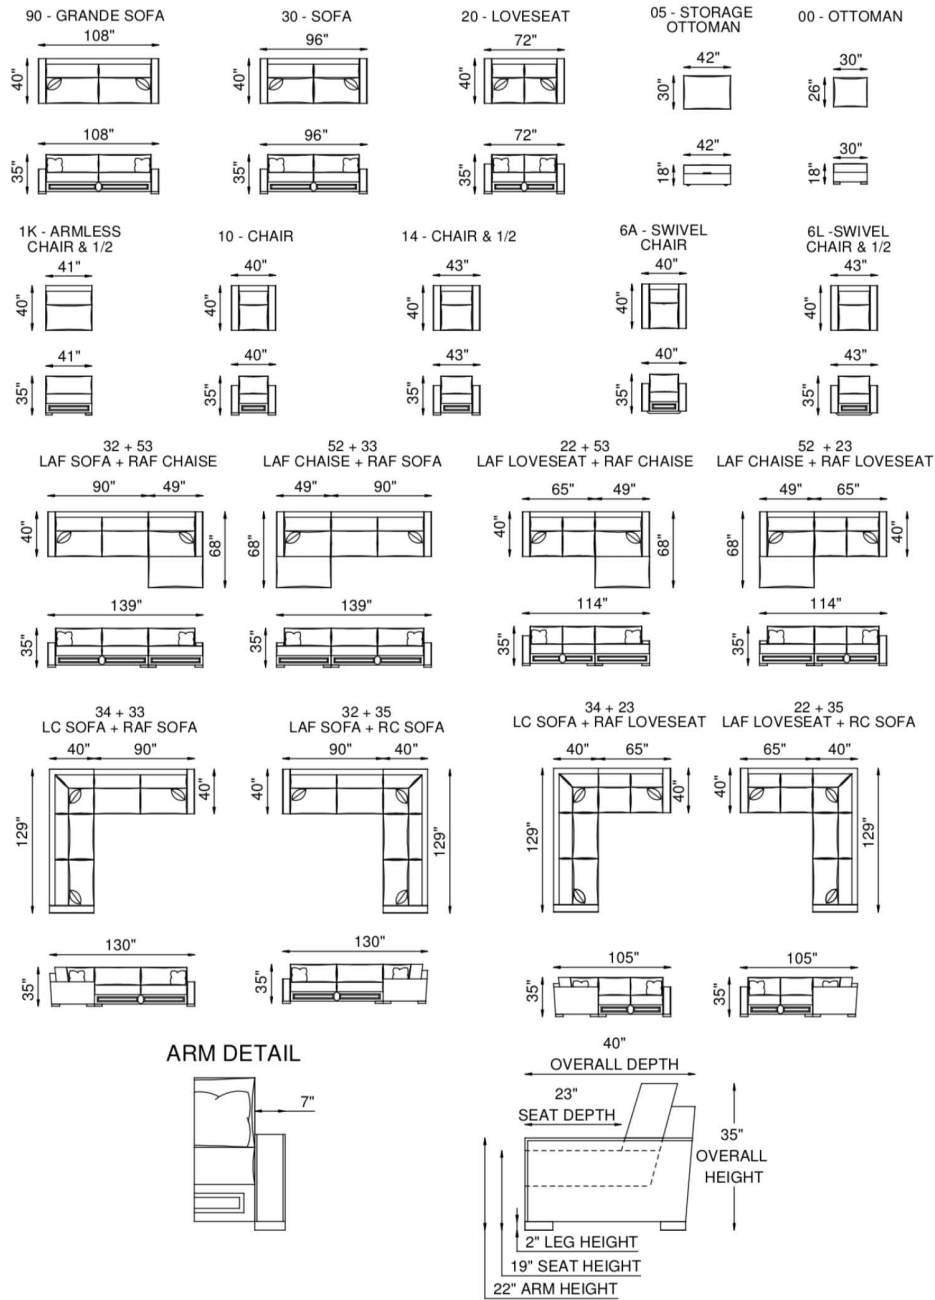

Downtown Cowboy

At Eleanor Rigby Home you can choose from our curated range of fabrics and leathers or provide your own. We offer a range of customization options, from hand-stitched leather to hand-finished treatments, metal and wood finishes. We welcome client specific designs and offer in-house design support and hands-on oversight throughout every phase of production. Visit Eleanorrigbyhome.com to see all options and to our customer service link for questions.