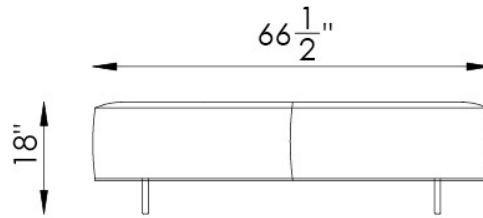

High resiliency solid foam wrapped in polyester fiber.

FRAME

Combination of hardwood/furniture grade laminate - corner blocked, glued & stapled.

BASE

Satin Stainless Steel.

Eclipse

OD - OVAL BENCH OTTOMAN

At Eleanor Rigby Home you can choose from our curated range of fabrics and leathers or provide your own. We offer a range of customization options, from hand-stitched leather to hand-finished treatments, metal and wood finishes. We welcome client specific designs and offer in-house design support and hands-on oversight throughout every phase of production. Visit eleanorrigbyhome.com to see all options and our customer service link for questions.