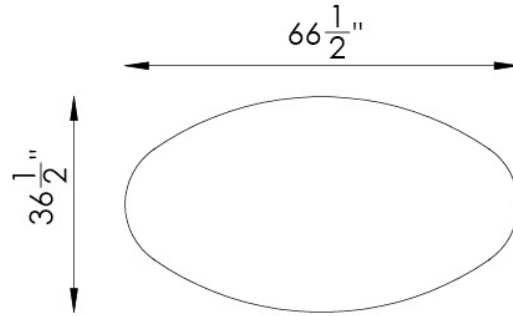

High resiliency solid foam wrapped in polyester fiber.

FRAME

Combination of hardwood/furniture grade laminate - corner blocked, glued & stapled.

BASE

Satin Stainless Steel.

Eclipse

OD - OVAL BENCH OTTOMAN

At Eleanor Rigby Home you can choose from our curated range of fabrics and leathers or provide your own. We offer a range of customization options, from hand-stitched leather to hand-finished treatments, metal and wood finishes. We welcome client specific designs and offer in-house design support and hands-on oversight throughout every phase of production. Visit eleanorrigbyhome.com to see all options and our customer service link for questions.