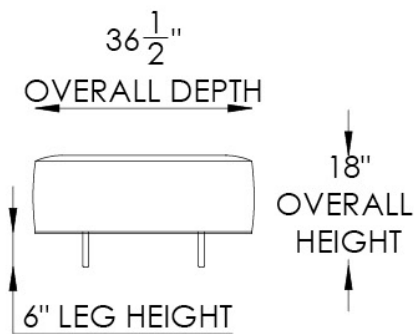

High resiliency solid foam wrapped in polyester fiber.

FRAME

Combination of hardwood/furniture grade laminate - corner blocked, glued & stapled.

BASE

Satin Stainless Steel.

Eclipse

OD - OVAL BENCH OTTOMAN

At Eleanor Rigby Home you can choose from our curated range of fabrics and leathers or provide your own. We offer a range of customization options, from hand-stitched leather to hand-finished treatments, metal and wood finishes. We welcome client specific designs and offer in-house design support and hands-on oversight throughout every phase of production. Visit eleanorrigbyhome.com to see all options and our customer service link for questions.