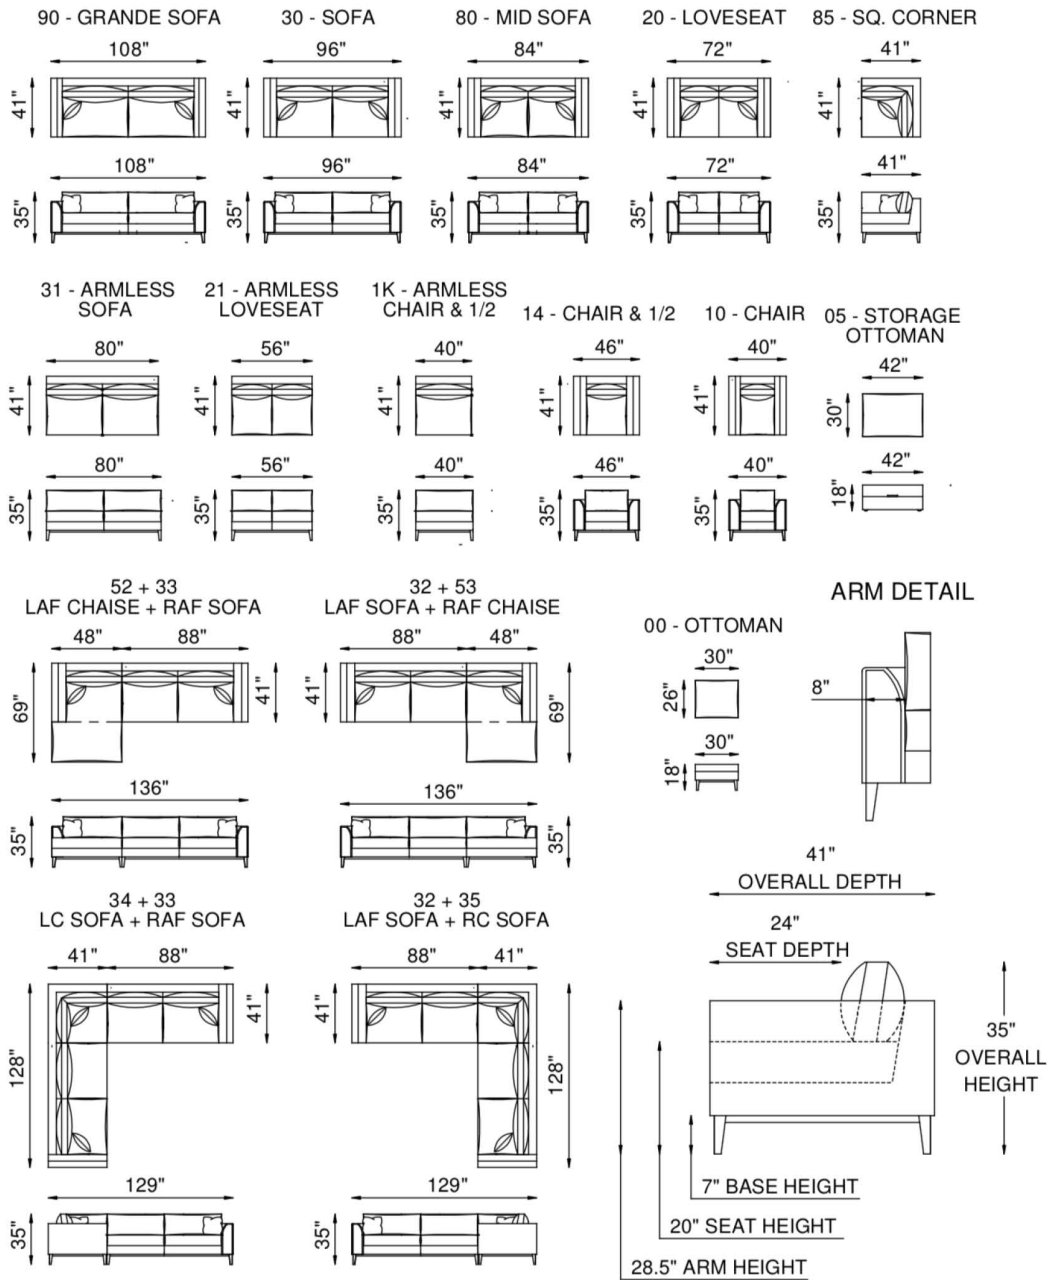

Fairfax

At Eleanor Rigby Home you can choose from our curated range of fabrics and leathers or provide your own. We offer a range of customization options, from hand-stitched leather to hand-finished treatments, metal and wood finishes. We welcome client specific designs and offer in-house design support and hands-on oversight throughout every phase of production. Visit Eleanorrigbyhome.com to see all options and to our customer service link for questions.