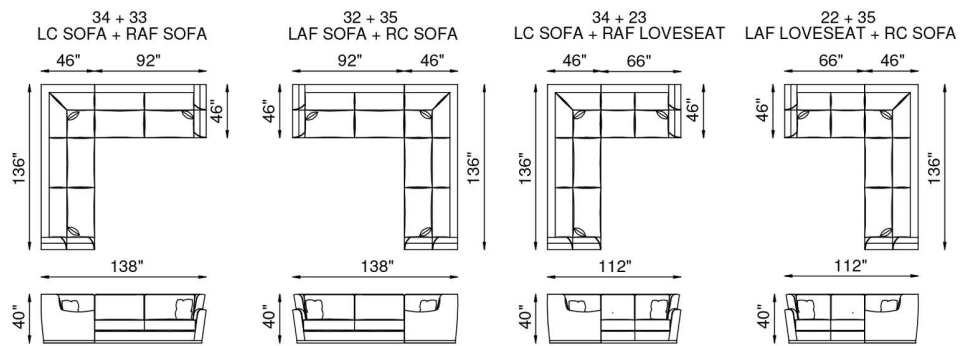

Fitzgerald

At Eleanor Rigby Home you can choose from our curated range of fabrics and leathers or provide your own. We offer a range of customization options, from hand-stitched leather to hand-finished treatments, metal and wood finishes. We welcome client specific designs and offer in-house design support and hands-on oversight throughout every phase of production. Visit Eleanorrigbyhome.com to see all options and to our customer service link for questions.