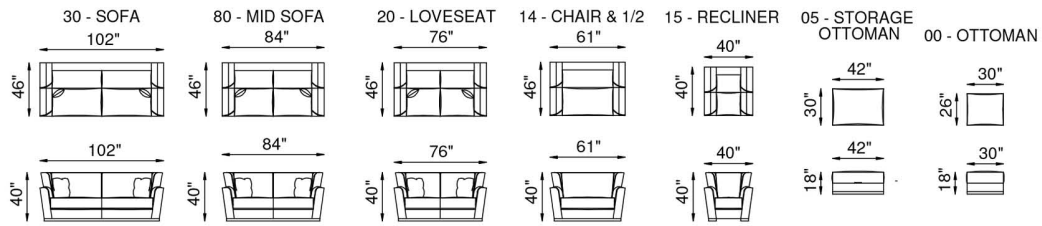

Fitzgerald

At Eleanor Rigby Home you can choose from our curated range of fabrics and leathers or provide your own. We offer a range of customization options, from hand-stitched leather to hand-finished treatments, metal and wood finishes. We welcome client specific designs and offer in-house design support and hands-on oversight throughout every phase of production. Visit Eleanorrigbyhome.com to see all options and to our customer service link for questions.