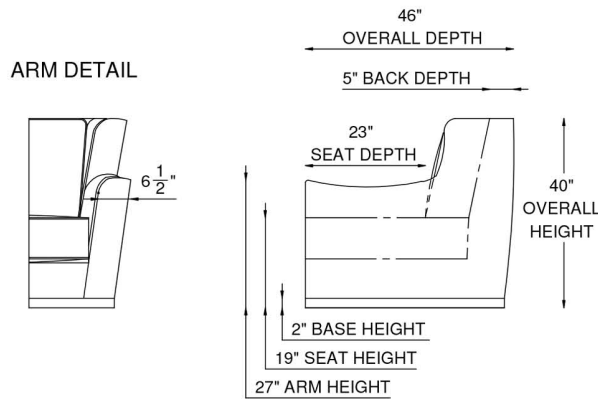

Fitzgerald

At Eleanor Rigby Home you can choose from our curated range of fabrics and leathers or provide your own. We offer a range of customization options, from hand-stitched leather to hand-finished treatments, metal and wood finishes. We welcome client specific designs and offer in-house design support and hands-on oversight throughout every phase of production. Visit Eleanorrigbyhome.com to see all options and to our customer service link for questions.