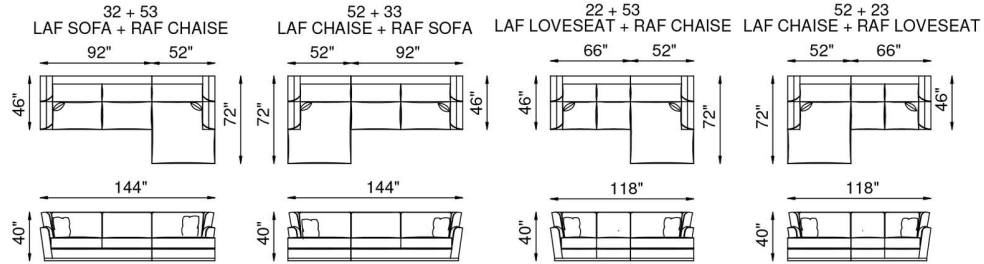

Fitzgerald

At Eleanor Rigby Home you can choose from our curated range of fabrics and leathers or provide your own. We offer a range of customization options, from hand-stitched leather to hand-finished treatments, metal and wood finishes. We welcome client specific designs and offer in-house design support and hands-on oversight throughout every phase of production. Visit Eleanorrigbyhome.com to see all options and to our customer service link for questions.