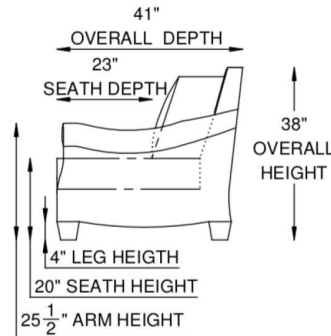

At Eleanor Rigby Home you can choose from our curated range of fabrics and leathers or provide your own. We offer a range of customization options, from hand-stitched leather to hand-finished treatments, metal and wood finishes. We welcome client specific designs and offer in-house design support and hands-on oversight throughout every phase of production. Visit Eleanorrigbyhome.com to see all options and to our customer service link for questions.