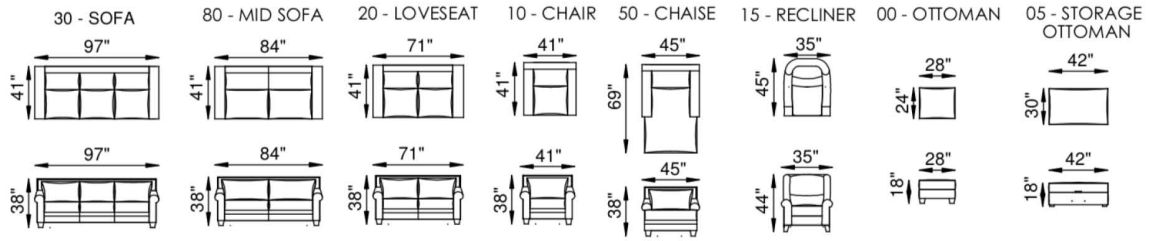

Gabriella

At Eleanor Rigby Home you can choose from our curated range of fabrics and leathers or provide your own. We offer a range of customization options, from hand-stitched leather to hand-finished treatments, metal and wood finishes. We welcome client specific designs and offer in-house design support and hands-on oversight throughout every phase of production. Visit Eleanorrigbyhome.com to see all options and to our customer service link for questions.