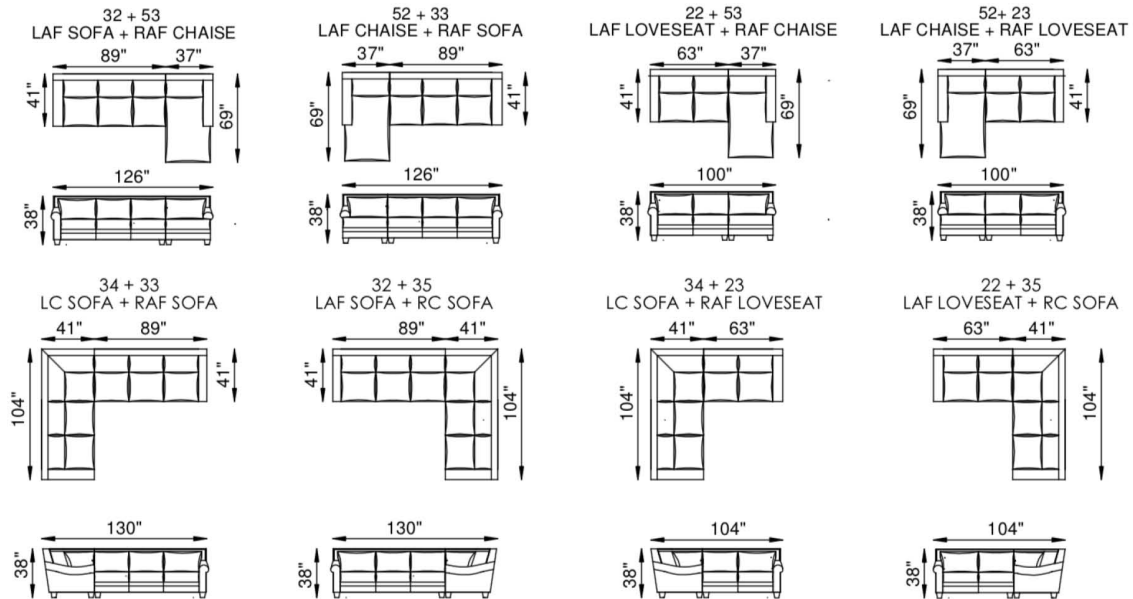

Gabriella

At Eleanor Rigby Home you can choose from our curated range of fabrics and leathers or provide your own. We offer a range of customization options, from hand-stitched leather to hand-finished treatments, metal and wood finishes. We welcome client specific designs and offer in-house design support and hands-on oversight throughout every phase of production. Visit Eleanorrigbyhome.com to see all options and to our customer service link for questions.