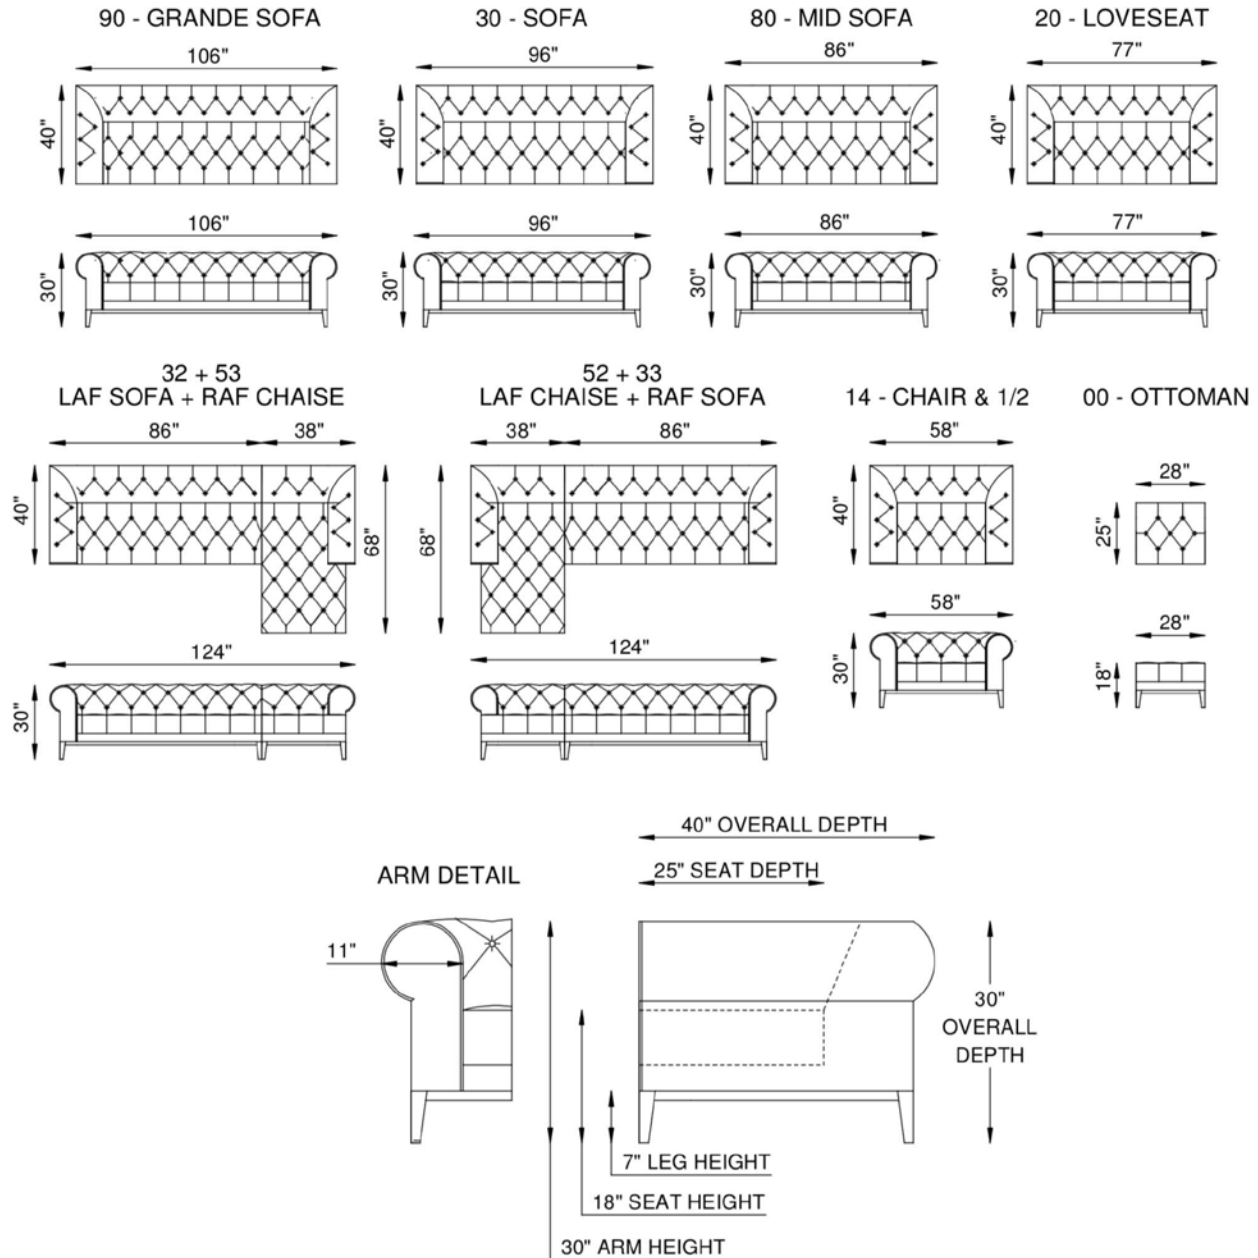

Gaga

At Eleanor Rigby Home you can choose from our curated range of fabrics and leathers or provide your own. We offer a range of customization options, from hand-stitched leather to hand-finished treatments, metal and wood finishes. We welcome client specific designs and offer in-house design support and hands-on oversight throughout every phase of production. Visit eleanorrigbyhome.com to see all options and our customer service link for questions.