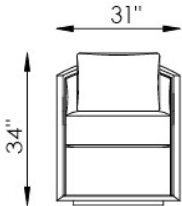

Gatto

6A SWIVEL CHAIR
31"W - 35"D - 34"H

1E ACCENT CHAIR
31"W - 35"D - 34"H

00 OTTOMAN
28"W - 24"D - 19"H

ARM DETAIL

At Eleanor Rigby Home you can choose from our curated range of fabrics and leathers or provide your own. We offer a range of customization options, from hand-stitched leather to had-finished treatments, metal and wood finishes. We welcome client specific designs and offer in-house design support and hands-on oversight throughout every phase of production. Visit eleanorrigbyhome.com to see all options and our customer service link for questions.