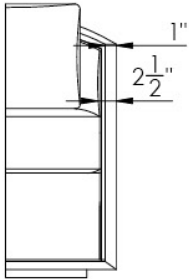

Gatto

6A SWIVEL CHAIR
31"W - 35"D - 34"H

1E ACCENT CHAIR
31"W - 35"D - 34"H

00 OTTOMAN
28"W - 24"D - 19"H

ARM DETAIL

At Eleanor Rigby Home you can choose from our curated range of fabrics and leathers or provide your own. We offer a range of customization options, from hand-stitched leather to had-finished treatments, metal and wood finishes. We welcome client specific designs and offer in-house design support and hands-on oversight throughout every phase of production. Visit eleanorrigbyhome.com to see all options and our customer service link for questions.