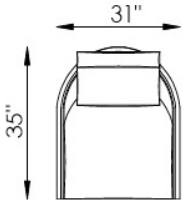

SEAT

Individually pocketed coil springs encased in high resiliency foam, wrapped in feather/down/polyester blend envelopes that are channeled to prevent bunching.

ARMS

Wenge Wood.

FRAME

Combination of hardwood/furniture grade laminate - corner blocked, glued & stapled.

Gatto

6A SWIVEL CHAIR
31"W - 35"D - 34"H

1E ACCENT CHAIR
31"W - 35"D - 34"H

00 OTTOMAN
28"W - 24"D - 19"H

ARM DETAIL

At Eleanor Rigby Home you can choose from our curated range of fabrics and leathers or provide your own. We offer a range of customization options, from hand-stitched leather to had-finished treatments, metal and wood finishes. We welcome client specific designs and offer in-house design support and hands-on oversight throughout every phase of production. Visit eleanorrigbyhome.com to see all options and our customer service link for questions.