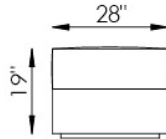

Gatto

6A SWIVEL CHAIR
31"W - 35"D - 34"H

1E ACCENT CHAIR
31"W - 35"D - 34"H

00 OTTOMAN
28"W - 24"D - 19"H

ARM DETAIL

At Eleanor Rigby Home you can choose from our curated range of fabrics and leathers or provide your own. We offer a range of customization options, from hand-stitched leather to had-finished treatments, metal and wood finishes. We welcome client specific designs and offer in-house design support and hands-on oversight throughout every phase of production. Visit eleanorrigbyhome.com to see all options and our customer service link for questions.