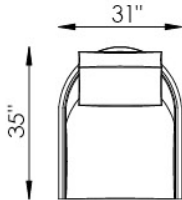

Gatto

6A SWIVEL CHAIR
31"W - 35"D - 34"H

1E ACCENT CHAIR
31"W - 35"D - 34"H

00 OTTOMAN
28"W - 24"D - 19"H

ARM DETAIL

At Eleanor Rigby Home you can choose from our curated range of fabrics and leathers or provide your own. We offer a range of customization options, from hand-stitched leather to had-finished treatments, metal and wood finishes. We welcome client specific designs and offer in-house design support and hands-on oversight throughout every phase of production. Visit eleanorrigbyhome.com to see all options and our customer service link for questions.