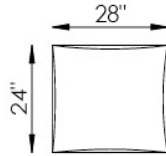

Gatto

6A SWIVEL CHAIR
31"W - 35"D - 34"H

1E ACCENT CHAIR
31"W - 35"D - 34"H

00 OTTOMAN
28"W - 24"D - 19"H

ARM DETAIL

At Eleanor Rigby Home you can choose from our curated range of fabrics and leathers or provide your own. We offer a range of customization options, from hand-stitched leather to had-finished treatments, metal and wood finishes. We welcome client specific designs and offer in-house design support and hands-on oversight throughout every phase of production. Visit eleanorrigbyhome.com to see all options and our customer service link for questions.