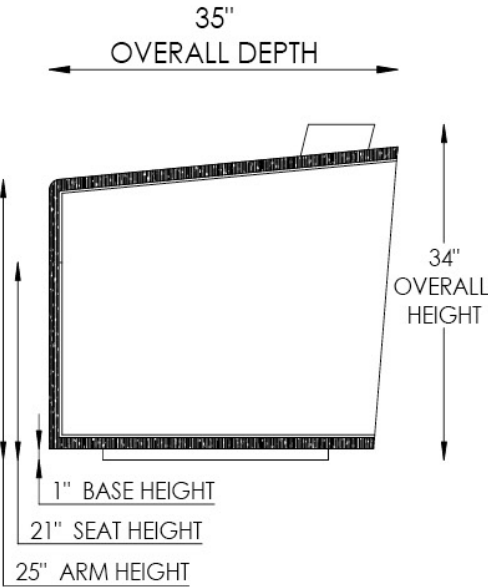

Gatto

6A SWIVEL CHAIR
31"W - 35"D - 34"H

1E ACCENT CHAIR
31"W - 35"D - 34"H

00 OTTOMAN
28"W - 24"D - 19"H

ARM DETAIL

At Eleanor Rigby Home you can choose from our curated range of fabrics and leathers or provide your own. We offer a range of customization options, from hand-stitched leather to had-finished treatments, metal and wood finishes. We welcome client specific designs and offer in-house design support and hands-on oversight throughout every phase of production. Visit eleanorrigbyhome.com to see all options and our customer service link for questions.