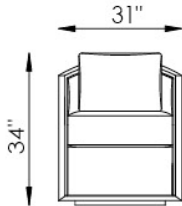

Gatto

6A SWIVEL CHAIR
31"W - 35"D - 34"H

1E ACCENT CHAIR
31"W - 35"D - 34"H

00 OTTOMAN
28"W - 24"D - 19"H

ARM DETAIL

At Eleanor Rigby Home you can choose from our curated range of fabrics and leathers or provide your own. We offer a range of customization options, from hand-stitched leather to had-finished treatments, metal and wood finishes. We welcome client specific designs and offer in-house design support and hands-on oversight throughout every phase of production. Visit eleanorrigbyhome.com to see all options and our customer service link for questions.