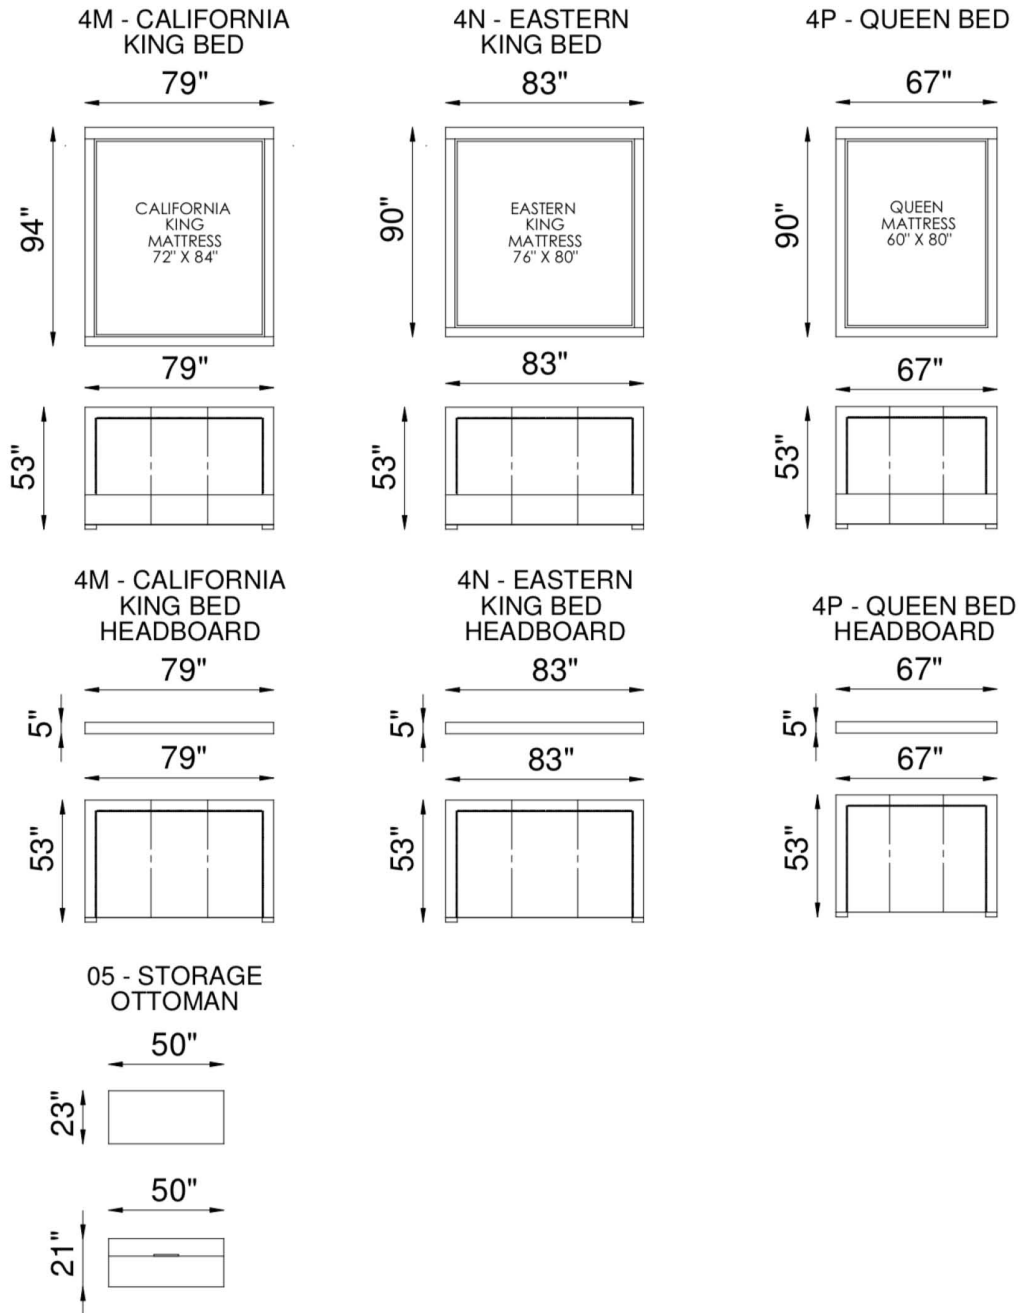

Granada

AS SHOWN

4N Eastern King in Cartier Wolf (100% Top grain leather)

SPRING SYSTEM

N/A

BACKS

N/A

SEATS

N/A

FRAME

Combination of hardwood/furniture grade laminate - corner blocked, glued & stapled.

Granada

At Eleanor Rigby Home you can choose from our curated range of fabrics and leathers or provide your own. We offer a range of customization options, from hand-stitched leather to hand-finished treatments, metal and wood finishes. We welcome client specific designs and offer in-house design support and hands-on oversight throughout every phase of production. Visit Eleanorrigbyhome.com to see all options and to our customer service link for questions.