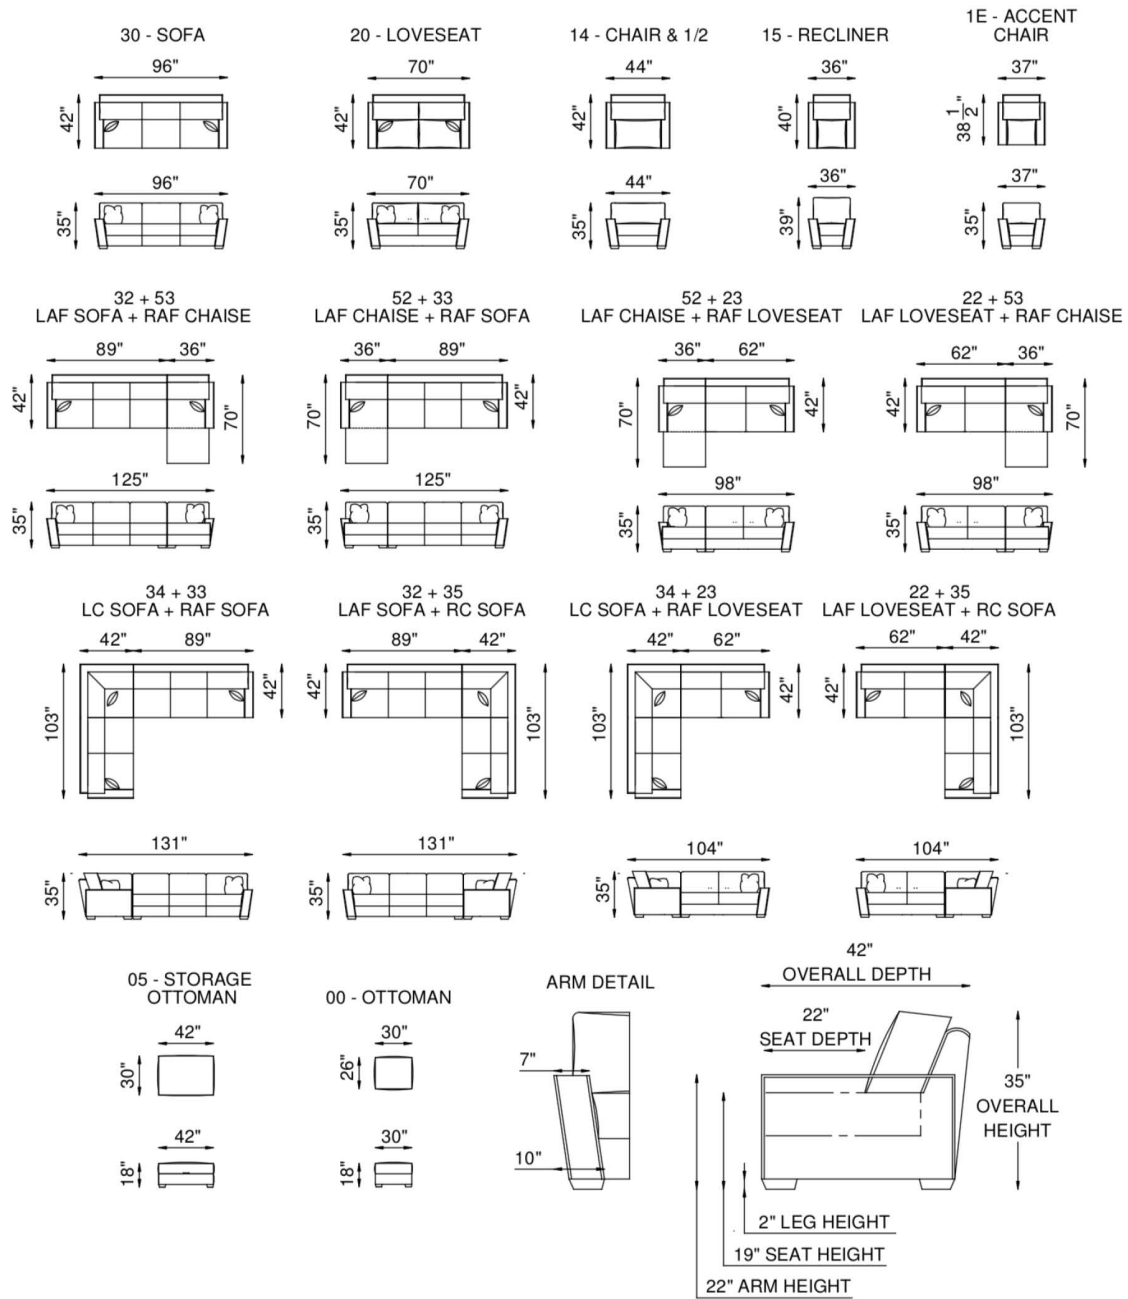

Harrison

At Eleanor Rigby Home you can choose from our curated range of fabrics and leathers or provide your own. We offer a range of customization options, from hand-stitched leather to hand-finished treatments, metal and wood finishes. We welcome client specific designs and offer in-house design support and hands-on oversight throughout every phase of production. Visit Eleanorrigbyhome.com to see all options and to our customer service link for questions.