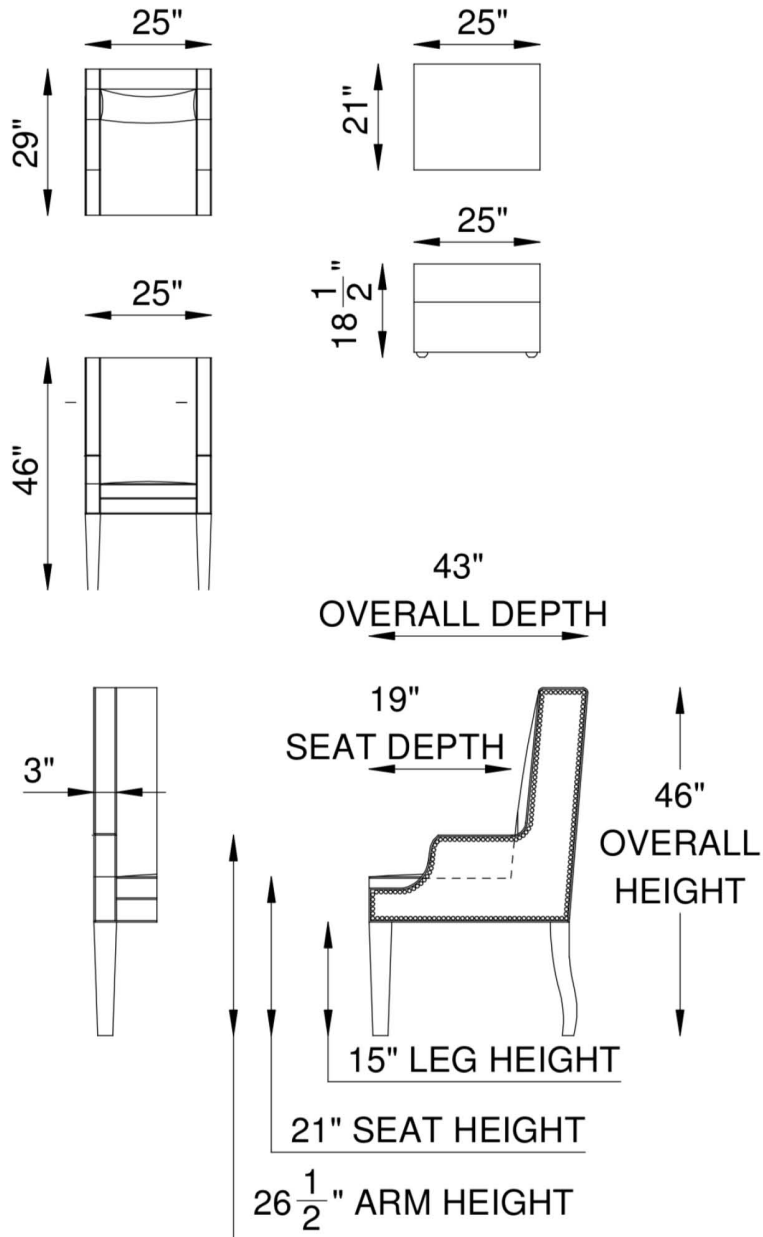

Hayworth

1E - ACCENT CHAIR

00 - OTTOMAN

At Eleanor Rigby Home you can choose from our curated range of fabrics and leathers or provide your own. We offer a range of customization options, from hand-stitched leather to hand-finished treatments, metal and wood finishes. We welcome client specific designs and offer in-house design support and hands-on oversight throughout every phase of production. Visit Eleanorrigbyhome.com to see all options and to our customer service link for questions.