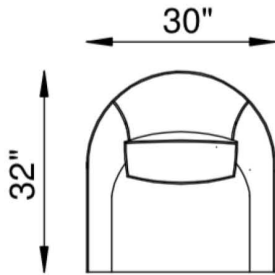

Hepburn

6A - SWIVEL CHAIR