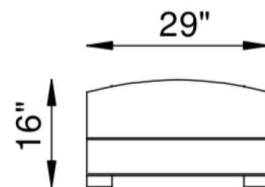

Hepburn

6A - SWIVEL CHAIR

10 - CHAIR

00 - OTTOMAN

At Eleanor Rigby Home you can choose from our curated range of fabrics and leathers or provide your own. We offer a range of customization options, from hand-stitched leather to hand-finished treatments, metal and wood finishes. We welcome client specific designs and offer in-house design support and hands-on oversight throughout every phase of production. Visit Eleanorrigbyhome.com to see all options and to our customer service link for questions.