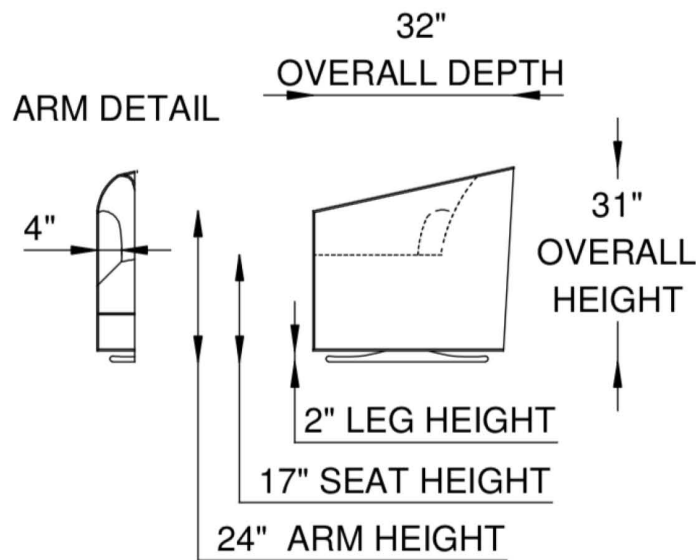

Hepburn

6A - SWIVEL CHAIR

10 - CHAIR

00 - OTTOMAN

At Eleanor Rigby Home you can choose from our curated range of fabrics and leathers or provide your own. We offer a range of customization options, from hand-stitched leather to hand-finished treatments, metal and wood finishes. We welcome client specific designs and offer in-house design support and hands-on oversight throughout every phase of production. Visit Eleanorrigbyhome.com to see all options and to our customer service link for questions.