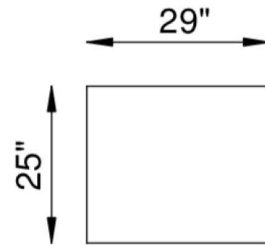

Hepburn

6A - SWIVEL CHAIR

10 - CHAIR

00 - OTTOMAN

At Eleanor Rigby Home you can choose from our curated range of fabrics and leathers or provide your own. We offer a range of customization options, from hand-stitched leather to hand-finished treatments, metal and wood finishes. We welcome client specific designs and offer in-house design support and hands-on oversight throughout every phase of production. Visit Eleanorrigbyhome.com to see all options and to our customer service link for questions.