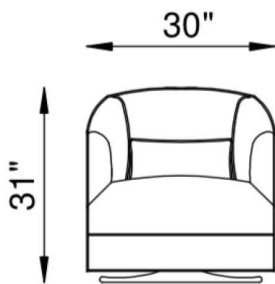

Hepburn

6A - SWIVEL CHAIR

10 - CHAIR

00 - OTTOMAN

At Eleanor Rigby Home you can choose from our curated range of fabrics and leathers or provide your own. We offer a range of customization options, from hand-stitched leather to hand-finished treatments, metal and wood finishes. We welcome client specific designs and offer in-house design support and hands-on oversight throughout every phase of production. Visit Eleanorrigbyhome.com to see all options and to our customer service link for questions.