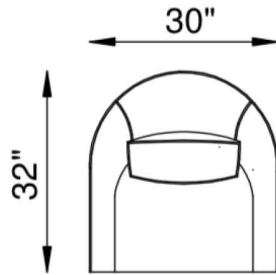

Hepburn

10 - CHAIR

At Eleanor Rigby Home you can choose from our curated range of fabrics and leathers or provide your own. We offer a range of customization options, from hand-stitched leather to hand-finished treatments, metal and wood finishes. We welcome client specific designs and offer in-house design support and hands-on oversight throughout every phase of production. Visit Eleanorrigbyhome.com to see all options and to our customer service link for questions.