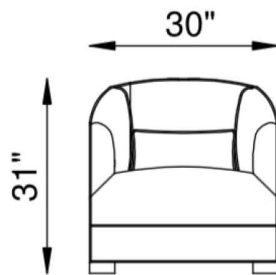

Hepburn

6A - SWIVEL CHAIR

10 - CHAIR

00 - OTTOMAN

At Eleanor Rigby Home you can choose from our curated range of fabrics and leathers or provide your own. We offer a range of customization options, from hand-stitched leather to hand-finished treatments, metal and wood finishes. We welcome client specific designs and offer in-house design support and hands-on oversight throughout every phase of production. Visit Eleanorrigbyhome.com to see all options and to our customer service link for questions.