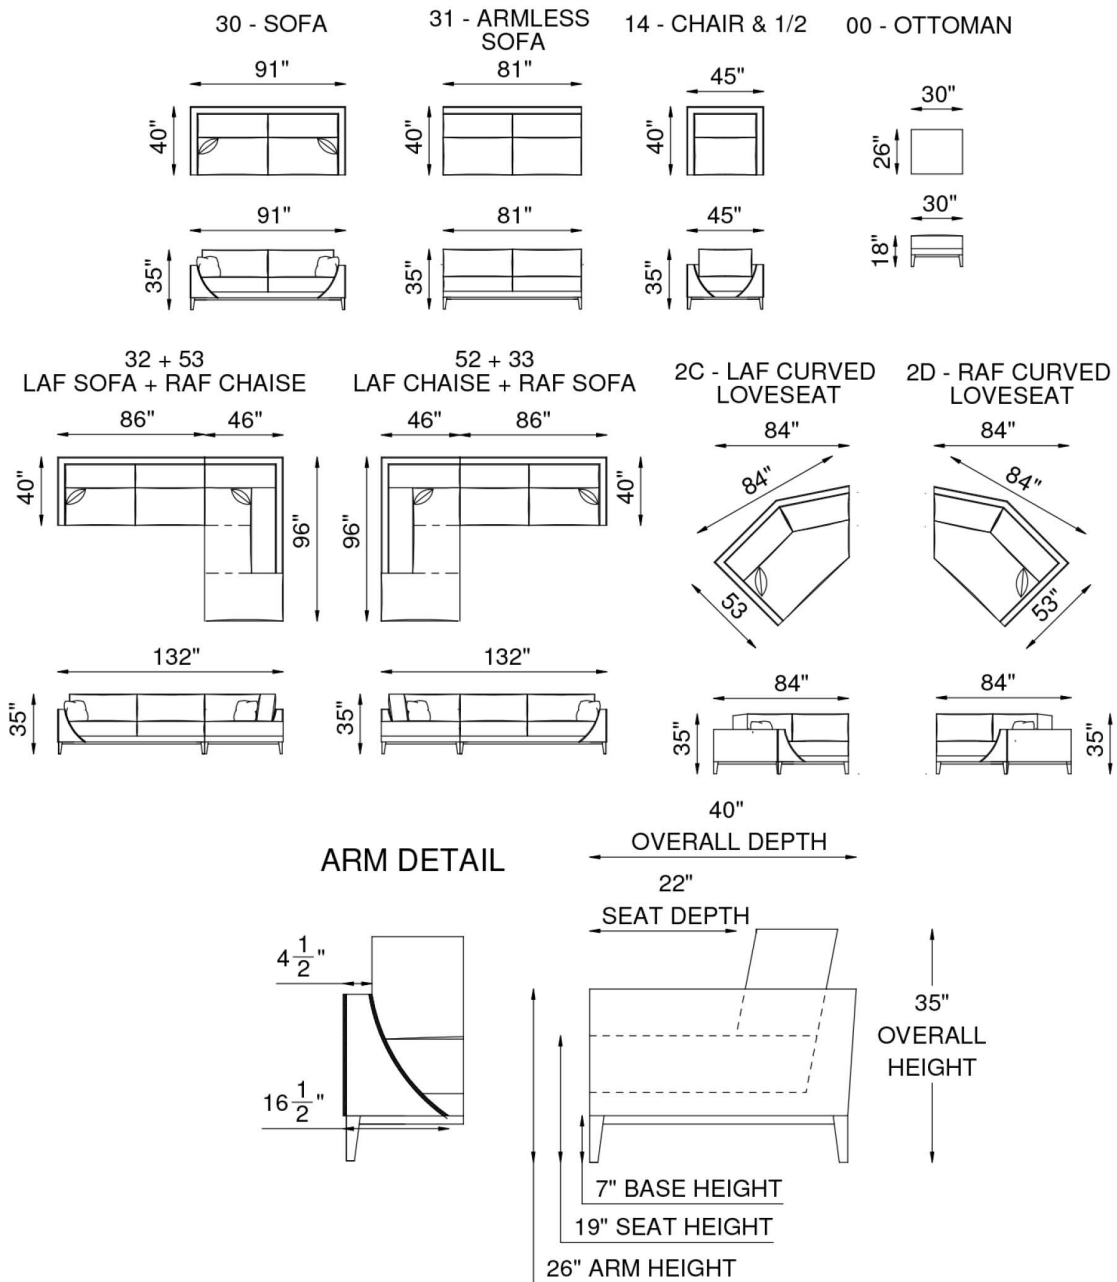

Hudson

At Eleanor Rigby Home you can choose from our curated range of fabrics and leathers or provide your own. We offer a range of customization options, from hand-stitched leather to hand-finished treatments, metal and wood finishes. We welcome client specific designs and offer in-house design support and hands-on oversight throughout every phase of production. Visit Eleanorrigbyhome.com to see all options and to our customer service link for questions.