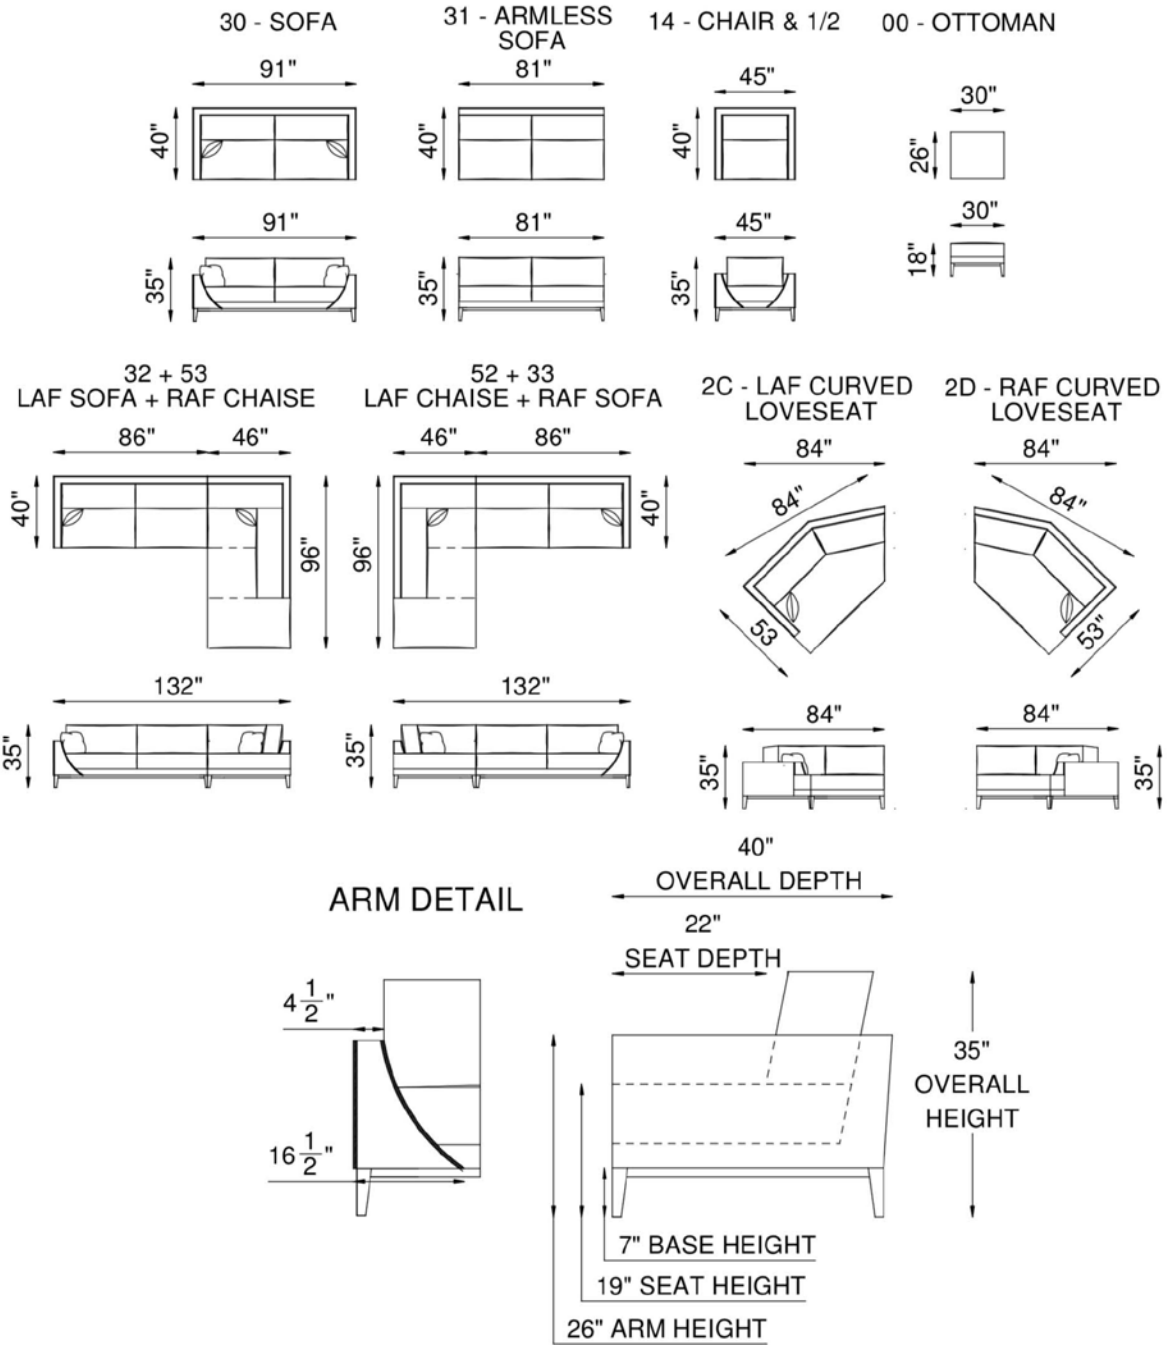

Hudson

At Eleanor Rigby Home you can choose from our curated range of fabrics and leathers or provide your own. We offer a range of customization options, from hand-stitched leather to hand-finished treatments, metal and wood finishes. We welcome client specific designs and offer in-house design support and hands-on oversight throughout every phase of production. Visit Eleanorrigbyhome.com to see all options and to our customer service link for questions.